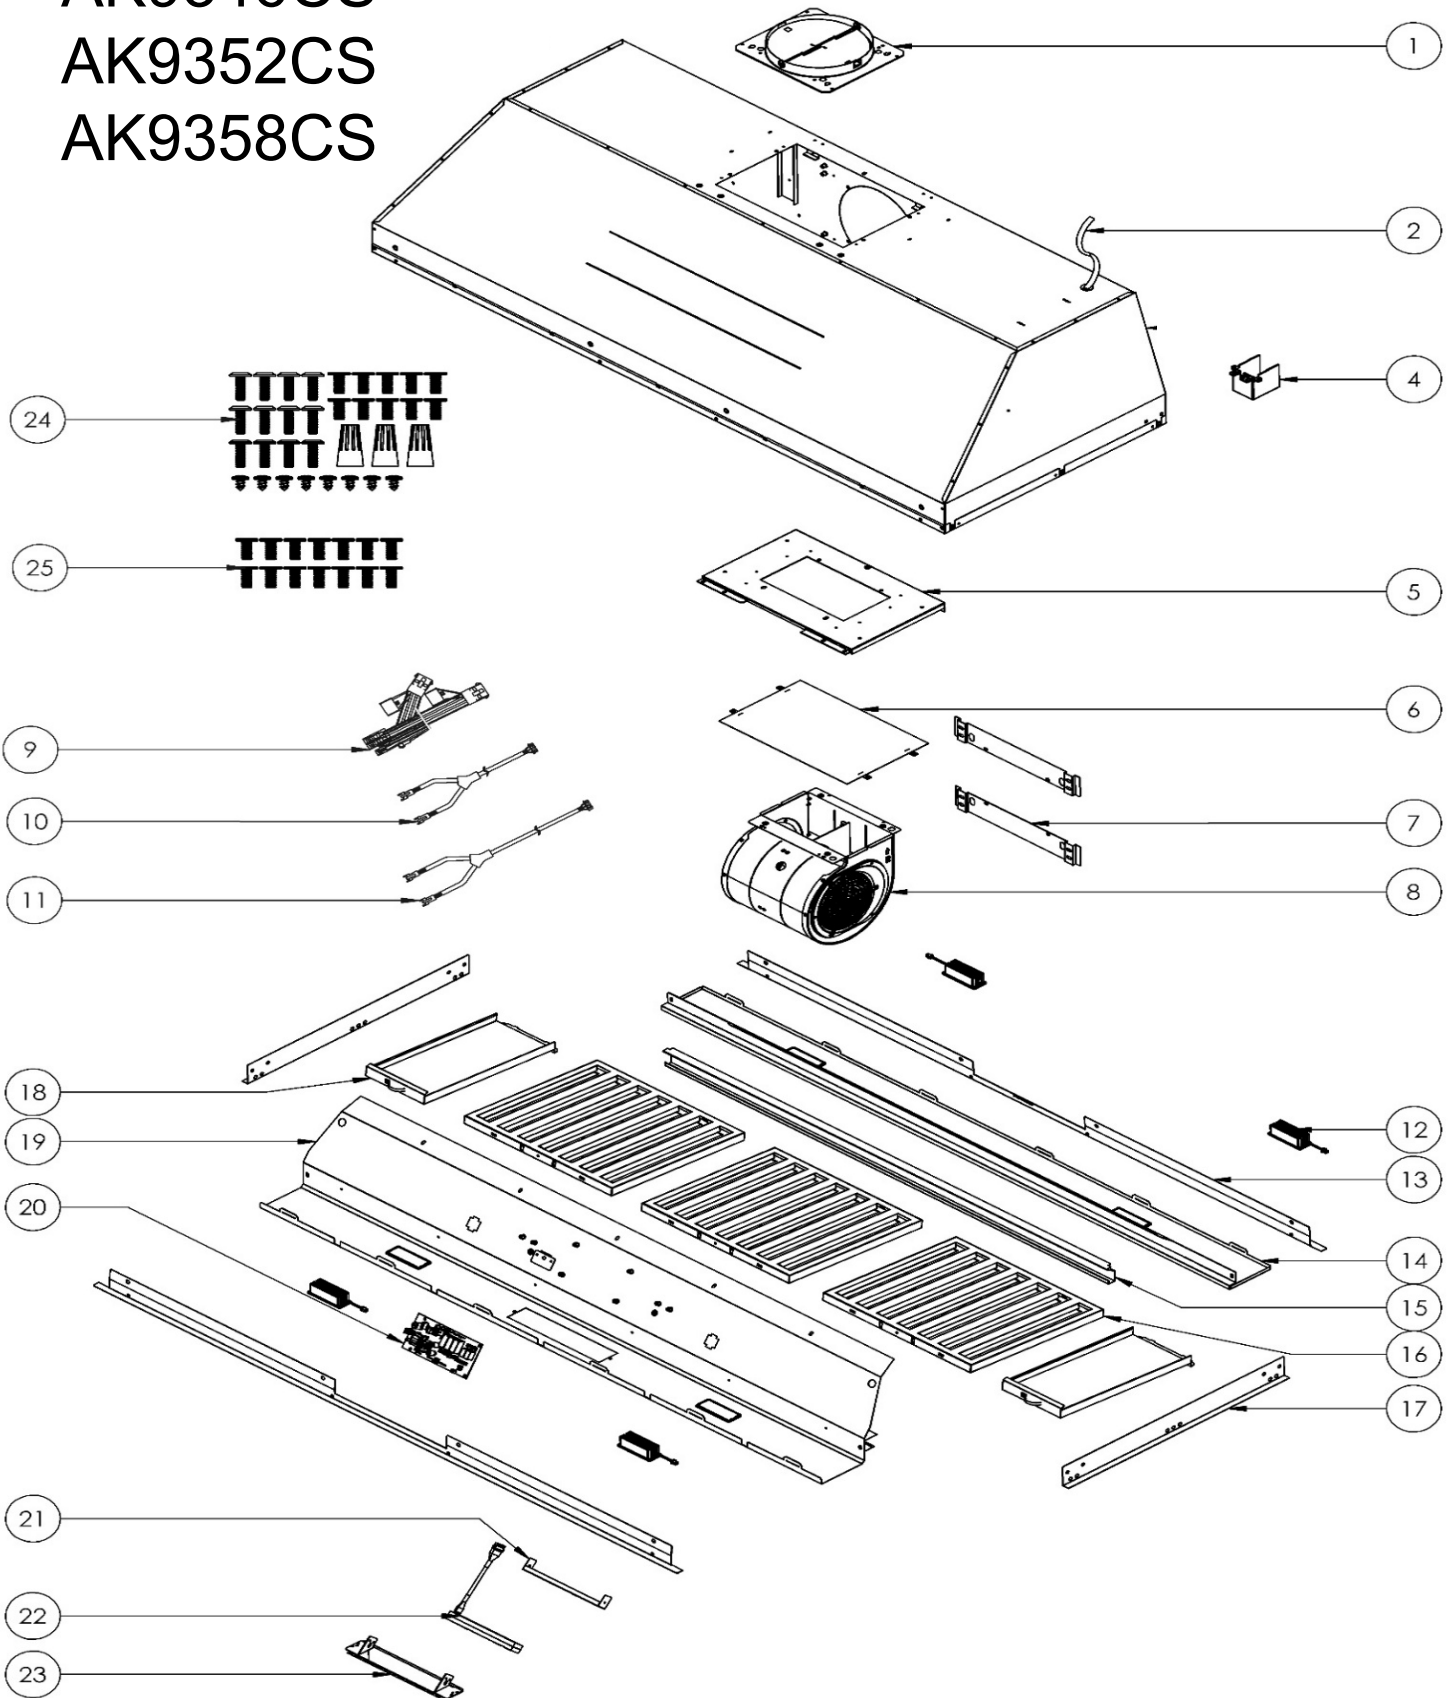

AK9334CS
AK9340CS
AK9346CS
AK9352CS
AK9358CS

ZEPHYR

ZEPHYR

Monsoon II

AK9334CS, AK9340CS, AK9346CS, AK9352CS, AK9358CS

Ref #	Part #	Description	Qty.
1	54050080	8 Inch Round Collar	1
2	11030112	Power Cord	1
4	54200011	Electrical Junction Box	1
5	54190041	Single Internal Blower Plate	1
6	52170069	Top Ducting Cover Plate	1
7	54140146	Rear Ducting Motor Bracket	2
8	12120070	Motor	1
9	12050053	Capacitor Assembly	1
10	11030207	LED Light Wiring Harness, Short	1
11	11030233	LED Light Wiring Harness, Long (46", 52", 58")	1
12	Z0B0067	LumiLight LED, TruHue, 6W (46", 52", 58" x4)	2
13	50170105	Front / Rear Trim, AK9334CS	2
13	50170106	Front / Rear Trim, AK9340CS	2
13	50170107	Front / Rear Trim, AK9346CS	2
13	50170108	Front / Rear Trim, AK9352CS	2
13	50170109	Front / Rear Trim, AK9358CS	2
14	50120282	Rear Panel, AK9334CS, SN10	1
14	50120290	Rear Panel, AK9334CS, SN11+	1
14	50120283	Rear Panel, AK9340CS, SN10	1
14	50120291	Rear Panel, AK9340CS, SN11+	1
14	50120198	Rear Panel, AK9346CS, SN10	1
14	50120292	Rear Panel, AK9346CS, SN11+	1
14	50120270	Rear Panel, AK9352CS, SN10	1
14	50120293	Rear Panel, AK9352CS, SN11+	1
14	50120284	Rear Panel, AK9358CS, SN10	1
14	50120294	Rear Panel, AK9358CS, SN11+	1

15	56130046	Residue Tray (34", 40")	1
15	56130047	Residue Tray (46", 52", 58")	1
16	50210055	Pro Baffle Filter (34", 40" x2)	3
17	50170110	Side Trim, SN10	2
17	50170112	Side Trim, SN11+	2
18	50120266	Side Panel, AK9334CS	2
18	50120269	Side Panel, AK9340CS	2
18	50120271	Side Panel, AK9352CS	2
18	50120285	Side Panel, AK9358CS	2
19	50110485	Light Panel, AK9334CS	1
19	50110486	Light Panel, AK9340CS	1
19	50110487	Light Panel, AK9346CS	1
19	50110488	Light Panel, AK9352CS	1
19	50110489	Light Panel, AK9358CS	1
20	11010218	Control Board (34", 40")	1
20	11010219	Control Board (46", 52", 58")	1
21	54140399	Switch Bracket	1
22	11000201	Switch Assembly	1
23	52170092	Switch Cover	1
24	05000090	Hardware Packet	1
25	05000227	Hardware Packet, Trim Kit	1