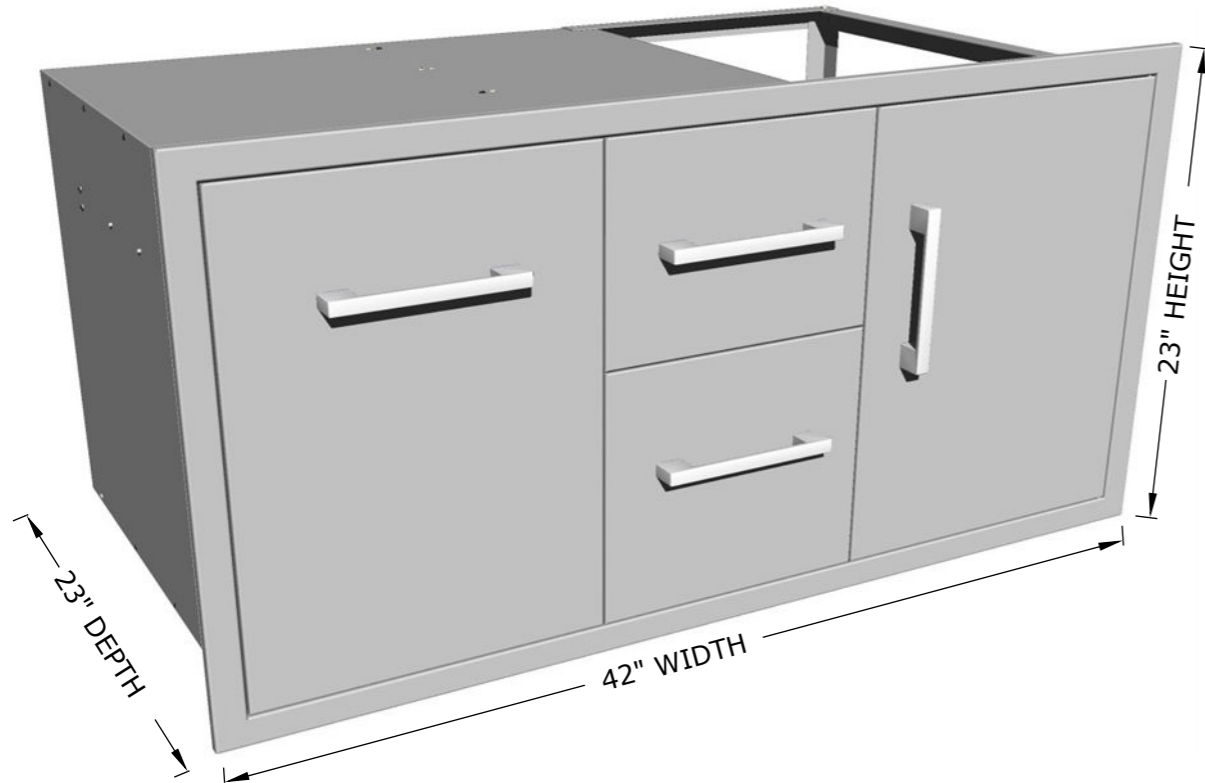

## PRODUCT

42" W x 23" H Double  
Drawer & Door Combo

Item No. BA-DDC42

## DESCRIPTION

Signature Series Beveled Style  
Double Drawer/Door & Trash  
Drawer Combo  
w/Removable Support Frame

## PRODUCT DIMENSIONS

**Product Size:** 42" WIDTH x 23"  
HEIGHT x 23" DEPTH

**Cut-Out Size:** 40" WIDTH x 21-  
1/4" HEIGHT x 23" DEPTH

### Product Dimensions