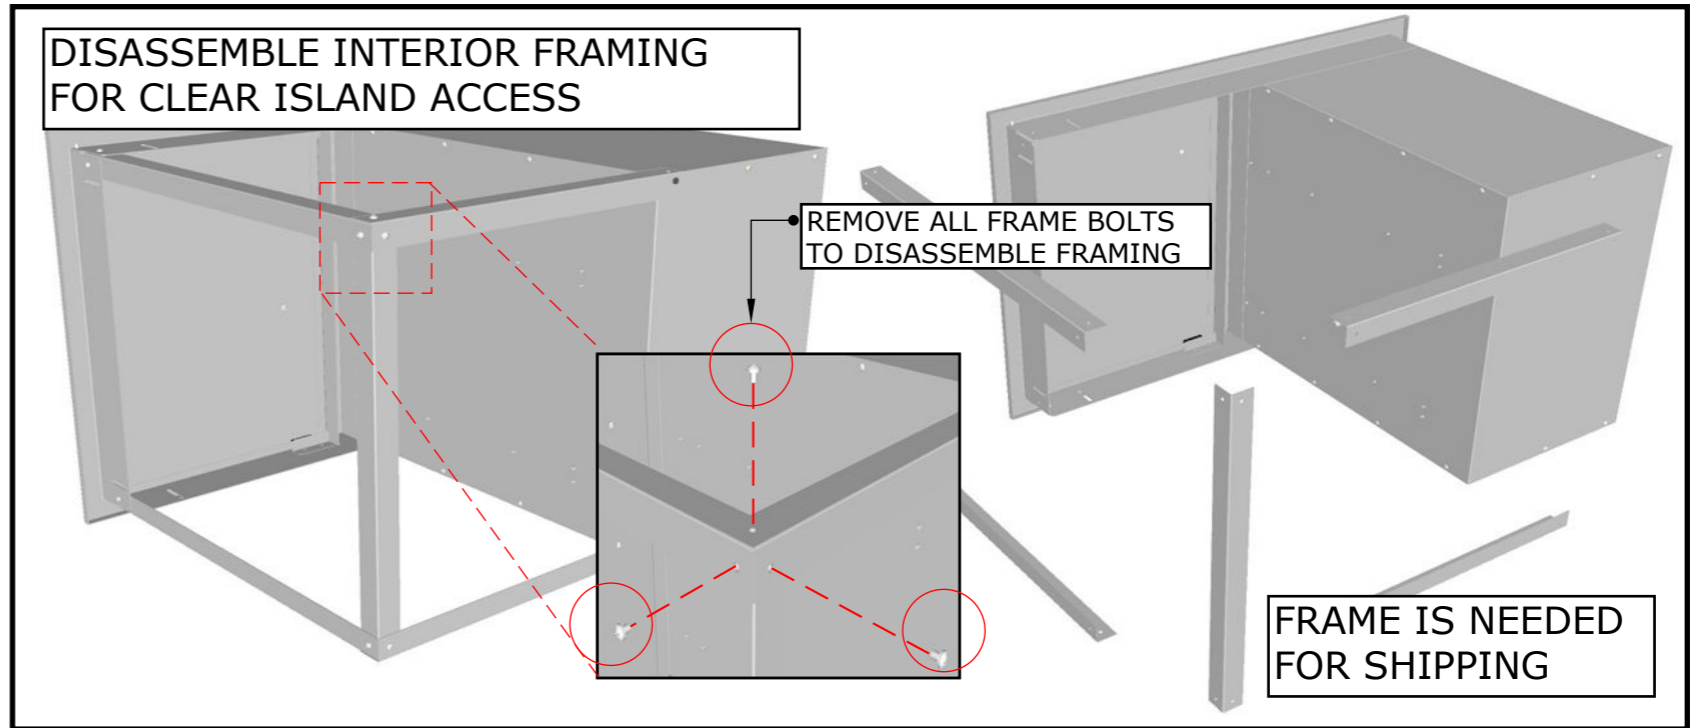

SIGNATURE SERIES BEVELED STYLE

PRODUCT

42" W x 23" H Double
Drawer & Door Combo

Item No. BA-DDC42

DESCRIPTION

Signature Series Beveled Style
Double Drawer/Door & Trash
Drawer Combo
w/Removable Support Frame

PRODUCT DIMENSIONS

Product Size: 42" WIDTH x 23"
HEIGHT x 23" DEPTH

Cut-Out Size: 40" WIDTH x 21-
1/4" HEIGHT x 23" DEPTH

SPECIFICATIONS

304 Stainless Steel
Construction Frame &
Drawers, 201 Stainless Steel
Interior Cabinet Box (Not
Exposed to Elements)

WARRANTY

- EXTERIOR FINISH -----3 YEARS
- STRUCTURE -----3 YEARS
- HANDLE-----1 YEAR

Product Dimensions