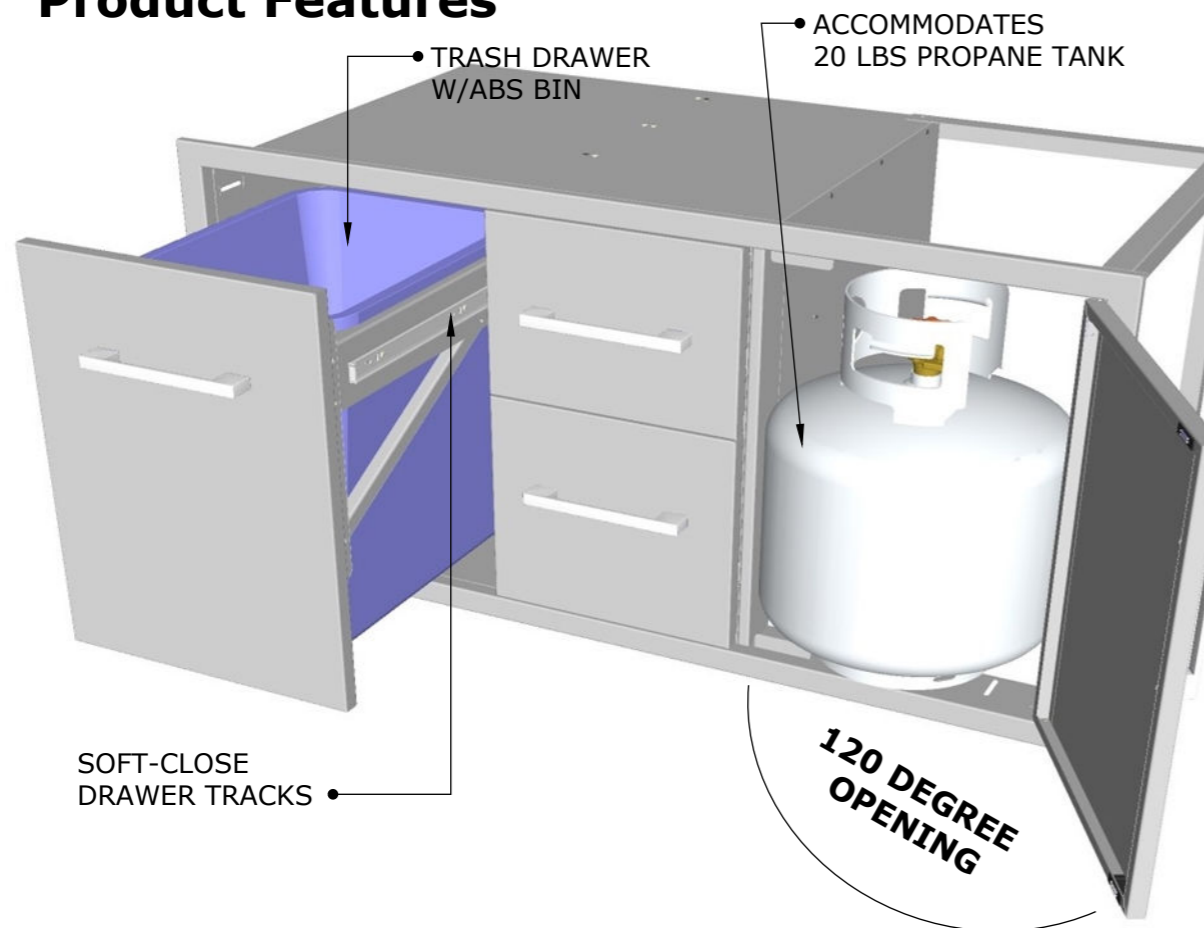

Product Features