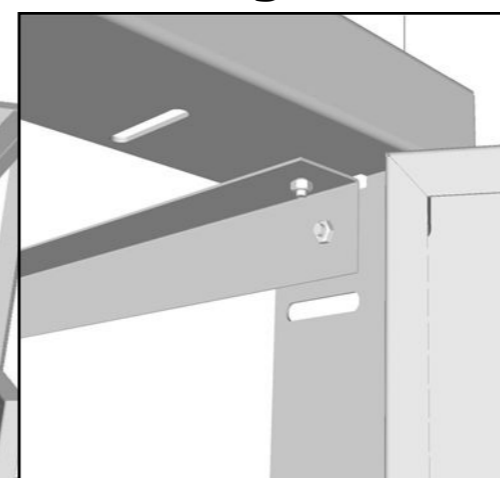

Mounting Holes