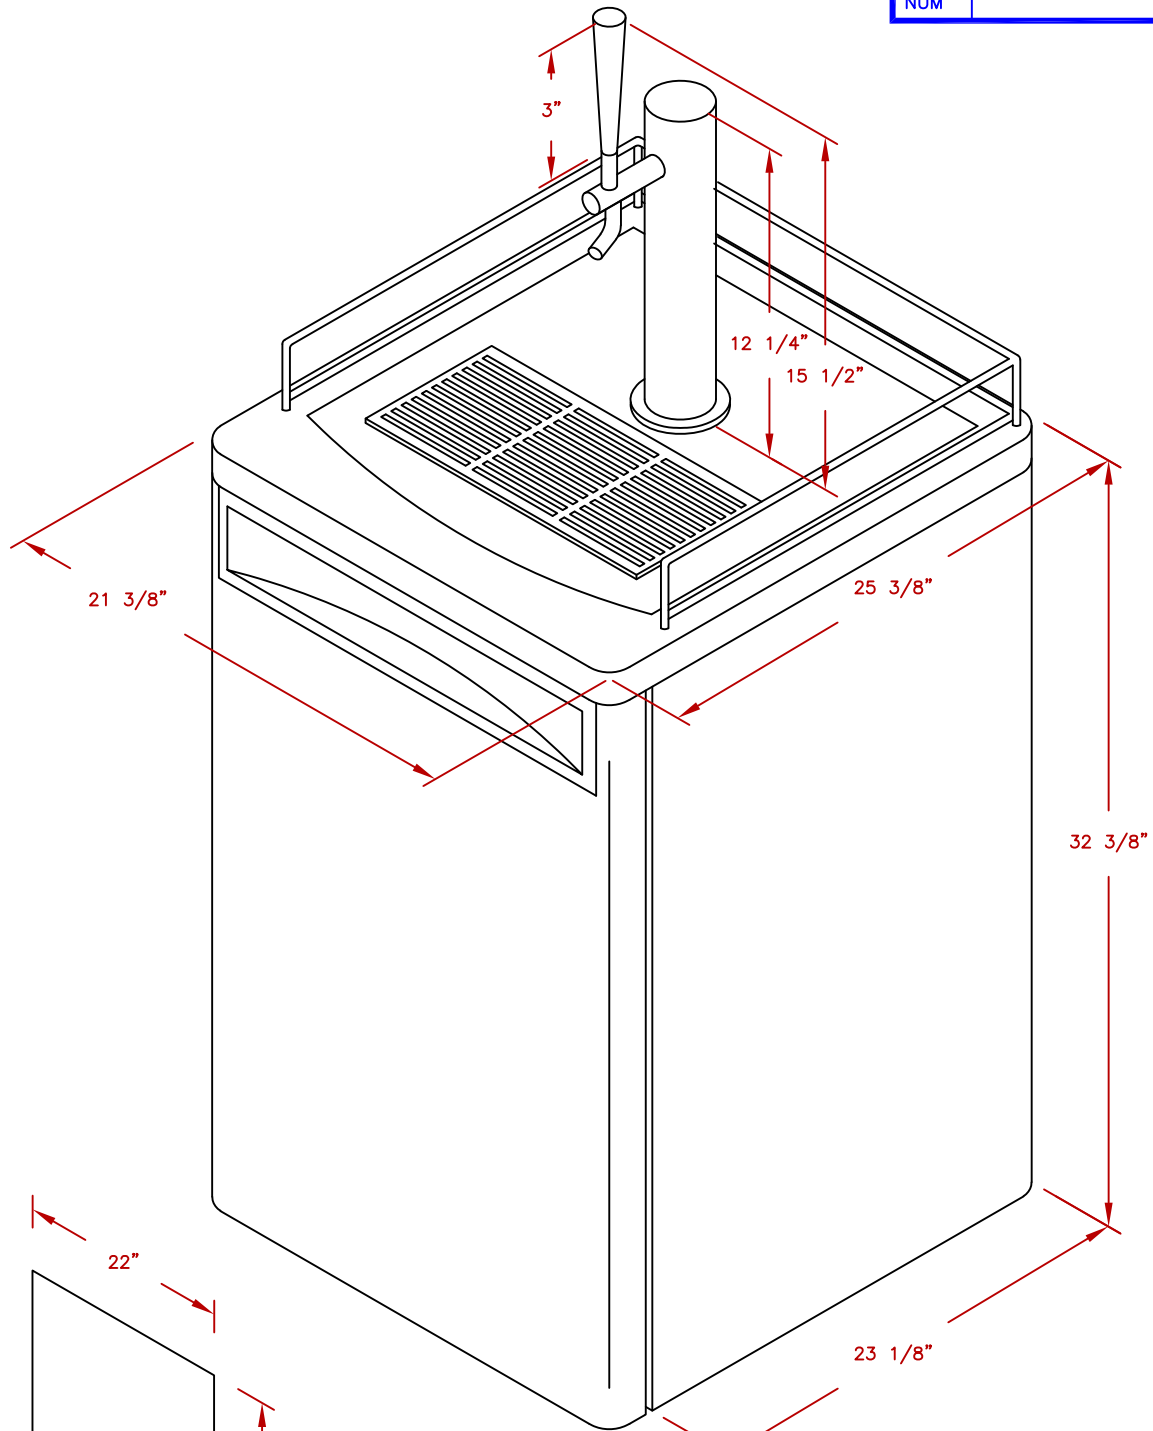

LINE	BBQ LINE
MODEL	BEER TAP REFR.
NUM	

ISOMETRIC VIEW

CUT-OUT DIMENSIONS

NOTE:  
DUE TO OUR CONTINUOUS IMPROVEMENT PROGRAM, ALL MODELS  
AND SPECIFICATIONS ARE SUBJECT TO CHANGE WITHOUT NOTICE.

	TITLE 2026 BARBECUE LINE REFRIGERATOR & ICE MAKER BEER TAP REFR.	
	SCALE:	DWG NO. BBQ09843B
REVISED	REV. DESCR.	DATE 1/1/2026