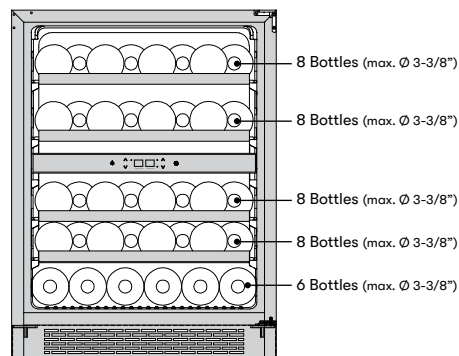

BRISAS ADA SINGLE ZONE BEVERAGE COOLER

brisas

BY ZEPHYR

BRISASBYZEPHYR.COM

MODEL
Beverage Display Cooler BBV24C01AS-ADA

Size 24"
Dimensions 23-7/8"W x 31-3/4"H x 23-1/8"D
Weight 88lbs.
Installation Type Compact / Built-in / Freestanding
Refrigerant Type R600a

FEATURES
Capacity 8 bottles (750 ml), 98 12oz cans
Volume 5.11 cu/ft
Temperature Range 34° - 50° F
Sound Level 40 dBA
Door Finish 304-grade Stainless + Glass
Cabinet Finish Black
Interior Finish Black
Field-Reversible Door Yes
Zero-Clearance Door Hinge Yes
Shelving 1 black wire rack w/ black trim
2 transparent-gray glass shelves
Controls Electronic Capacitive Touch
Lighting Blue LED
Door Open Alarm Yes, after 3 minutes
Sabbath Mode Yes
Commercial Certified Yes
Air Filtration Yes, w/ carbon filter
PreciseTemp™ Yes
Active Cooling Technology Yes
Vibration Dampening System Yes

AC POWER 115V, 60Hz at Max. 1.5A

OPTIONAL ACCESSORIES
Adjustable Drink Caddy PRDC-C03

WARRANTY 2 years parts, 5 years compressor
1 year labor

Specifications subject to change, check zephyronline.com for up to date information.
Zephyr Ventilation | 2277 Harbor Bay Parkway, Alameda, CA 94502 | 888.880.VENT
support@brisasbyzephyr.com