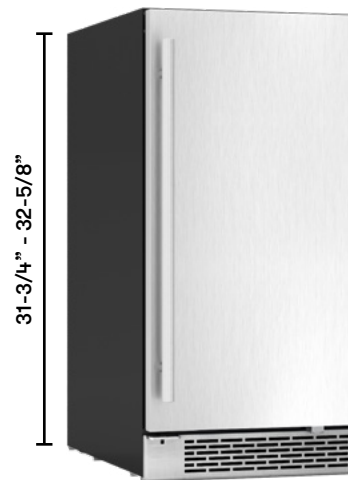

BRISAS ADA SINGLE ZONE BEVERAGE COOLER

brisas
BY ZEPHYR
BRISASBYZEPHYR.COM

Transparent-Gray Glass Shelves

PreciseTemp™

31-3/4" - 32-5/8"

ADA-Compliant*

TOP FEATURES

34°

Field-Reversible Door

Comes standard with field-reversible door brackets included

*ADA-compliant products have a height of less than 32"

BRISAS ADA SINGLE ZONE BEVERAGE COOLER

brisas

BY ZEPHYR

BRISASBYZEPHYR.COM

MODEL
Beverage Display Cooler BBV24C01AS-ADA

Size 24"
Dimensions 23-7/8"W x 31-3/4"H x 23-1/8"D
Weight 88lbs.
Installation Type Compact / Built-in / Freestanding
Refrigerant Type R600a

FEATURES
Capacity 8 bottles (750 ml), 98 12oz cans
Volume 5.11 cu/ft
Temperature Range 34° - 50° F
Sound Level 40 dBA
Door Finish 304-grade Stainless + Glass
Cabinet Finish Black
Interior Finish Black
Field-Reversible Door Yes
Zero-Clearance Door Hinge Yes
Shelving 1 black wire rack w/ black trim
2 transparent-gray glass shelves
Controls Electronic Capacitive Touch
Lighting Blue LED
Door Open Alarm Yes, after 3 minutes
Sabbath Mode Yes
Commercial Certified Yes
Air Filtration Yes, w/ carbon filter
PreciseTemp™ Yes
Active Cooling Technology Yes
Vibration Dampening System Yes