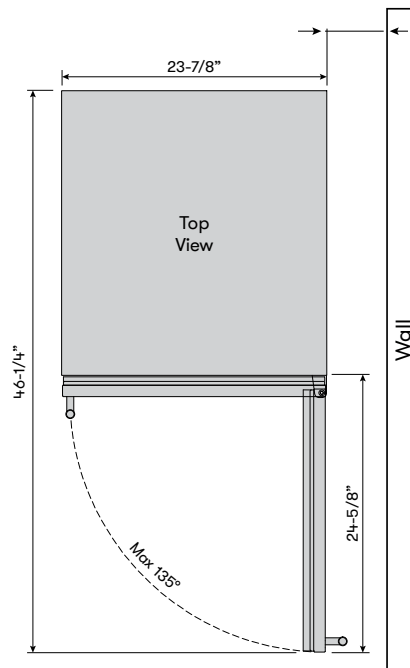

BRISAS ADA SINGLE ZONE BEVERAGE COOLER

brisas

BY ZEPHYR

BRISASBYZEPHYR.COM

MODEL
Beverage Display Cooler BBV24C01AS-ADA

Size 24"
Dimensions 23-7/8"W x 31-3/4"H x 23-1/8"D
Weight 88lbs.
Installation Type Compact / Built-in / Freestanding
Refrigerant Type R600a

FEATURES
Capacity 8 bottles (750 ml), 98 12oz cans
Volume 5.11 cu/ft
Temperature Range 34° - 50° F
Sound Level 40 dBA
Door Finish 304-grade Stainless + Glass
Cabinet Finish Black
Interior Finish Black
Field-Reversible Door Yes
Zero-Clearance Door Hinge Yes
Shelving 1 black wire rack w/ black trim
2 transparent-gray glass shelves
Controls Electronic Capacitive Touch
Lighting Blue LED
Door Open Alarm Yes, after 3 minutes
Sabbath Mode Yes
Commercial Certified Yes
Air Filtration Yes, w/ carbon filter
PreciseTemp™ Yes
Active Cooling Technology Yes
Vibration Dampening System Yes

AC POWER 115V, 60Hz at Max. 1.5A

OPTIONAL ACCESSORIES
Adjustable Drink Caddy PRDC-C03

WARRANTY 2 years parts, 5 years compressor
1 year labor

Specifications subject to change, check zephyronline.com for up to date information.
Zephyr Ventilation | 2277 Harbor Bay Parkway, Alameda, CA 94502 | 888.880.VENT
support@brisasbyzephyr.com