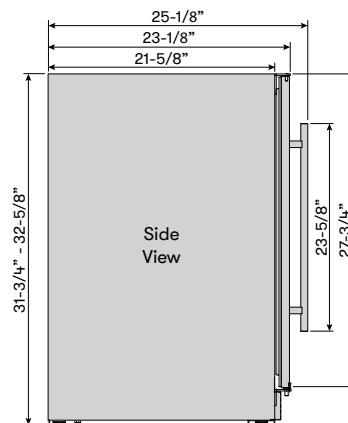

BRISAS ADA SINGLE ZONE BEVERAGE COOLER

brisas

BY ZEPHYR

BRISASBYZEPHYR.COM

MODEL
Beverage Display Cooler BBV24C01AS-ADA

Size 24"
Dimensions 23-7/8"W x 31-3/4"H x 23-1/8"D
Weight 88lbs.
Installation Type Compact / Built-in / Freestanding
Refrigerant Type R600a

FEATURES
Capacity 8 bottles (750 ml), 98 12oz cans
Volume 5.11 cu/ft
Temperature Range 34° - 50° F
Sound Level 40 dBA
Door Finish 304-grade Stainless + Glass
Cabinet Finish Black
Interior Finish Black
Field-Reversible Door Yes
Zero-Clearance Door Hinge Yes
Shelving 1 black wire rack w/ black trim
2 transparent-gray glass shelves
Controls Electronic Capacitive Touch
Lighting Blue LED
Door Open Alarm Yes, after 3 minutes
Sabbath Mode Yes
Commercial Certified Yes
Air Filtration Yes, w/ carbon filter
PreciseTemp™ Yes
Active Cooling Technology Yes
Vibration Dampening System Yes

AC POWER 115V, 60Hz at Max. 1.5A

OPTIONAL ACCESSORIES
Adjustable Drink Caddy PRDC-C03

WARRANTY 2 years parts, 5 years compressor
1 year labor

Specifications subject to change, check zephyronline.com for up to date information.
Zephyr Ventilation | 2277 Harbor Bay Parkway, Alameda, CA 94502 | 888.880.VENT
support@brisasbyzephyr.com