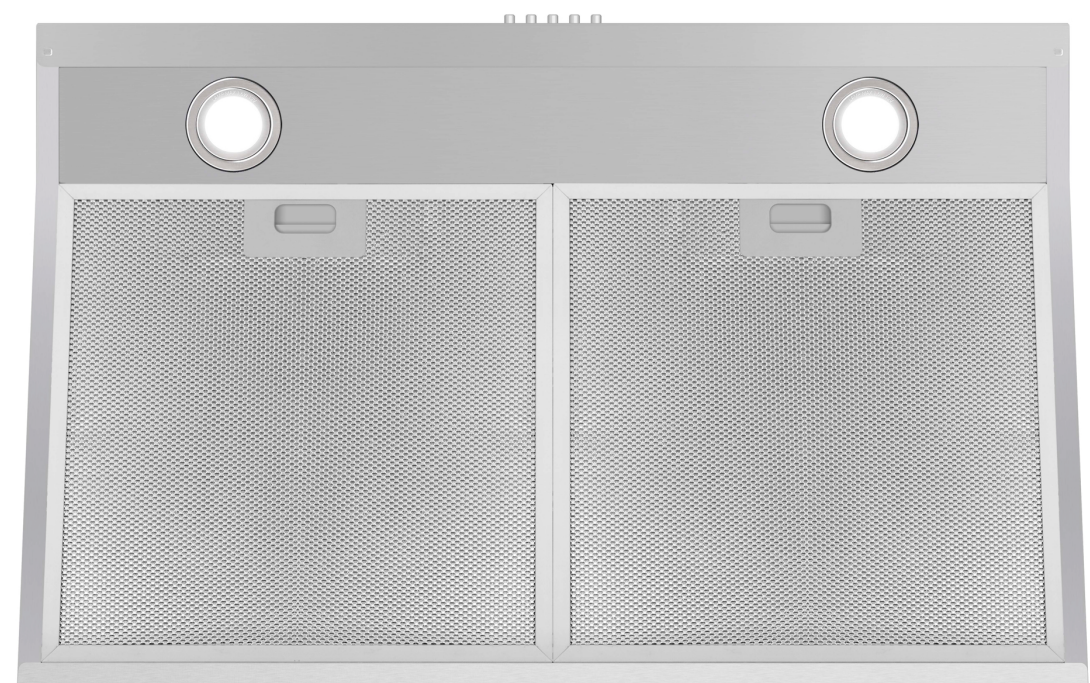

See Page 2 for dimensions

For more information, please visit: www.cosmoappliances.com

* Noise level as low as 40 dB on lowest fan speed with rigid ducting (sold separately) under optimal conditions