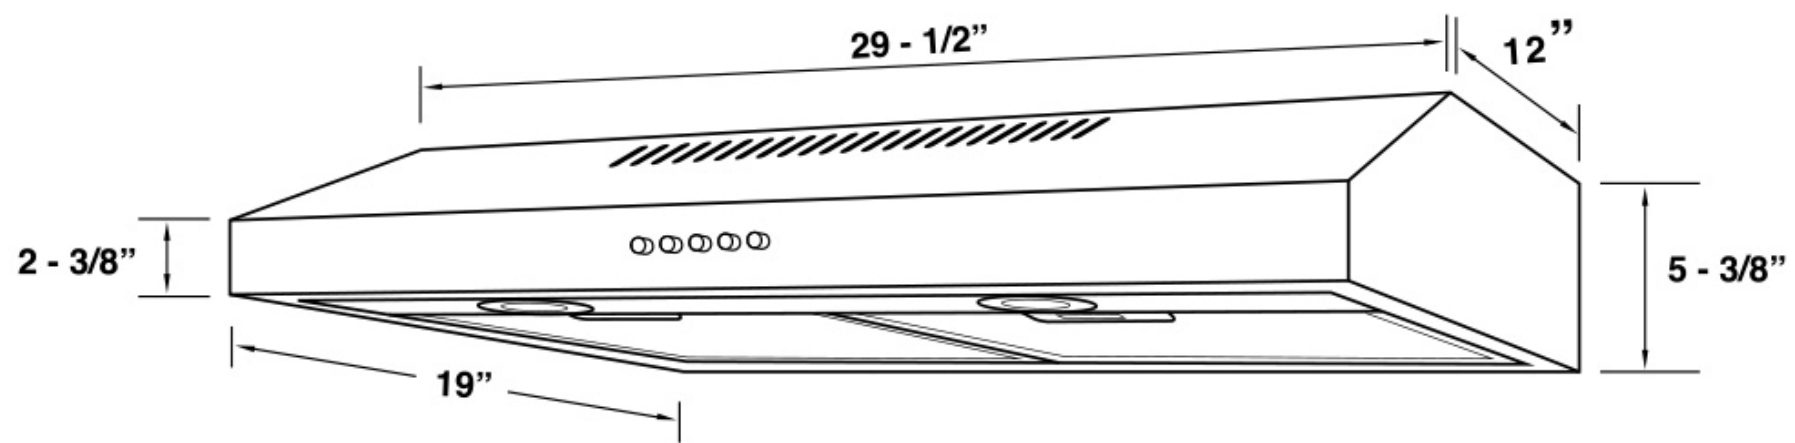

DIMENSIONS

COS-5U30 Range Hood

FRONT

REAR

TOP

Dimensions (WxDxH): 29.5" x 18.9" x 5.4"