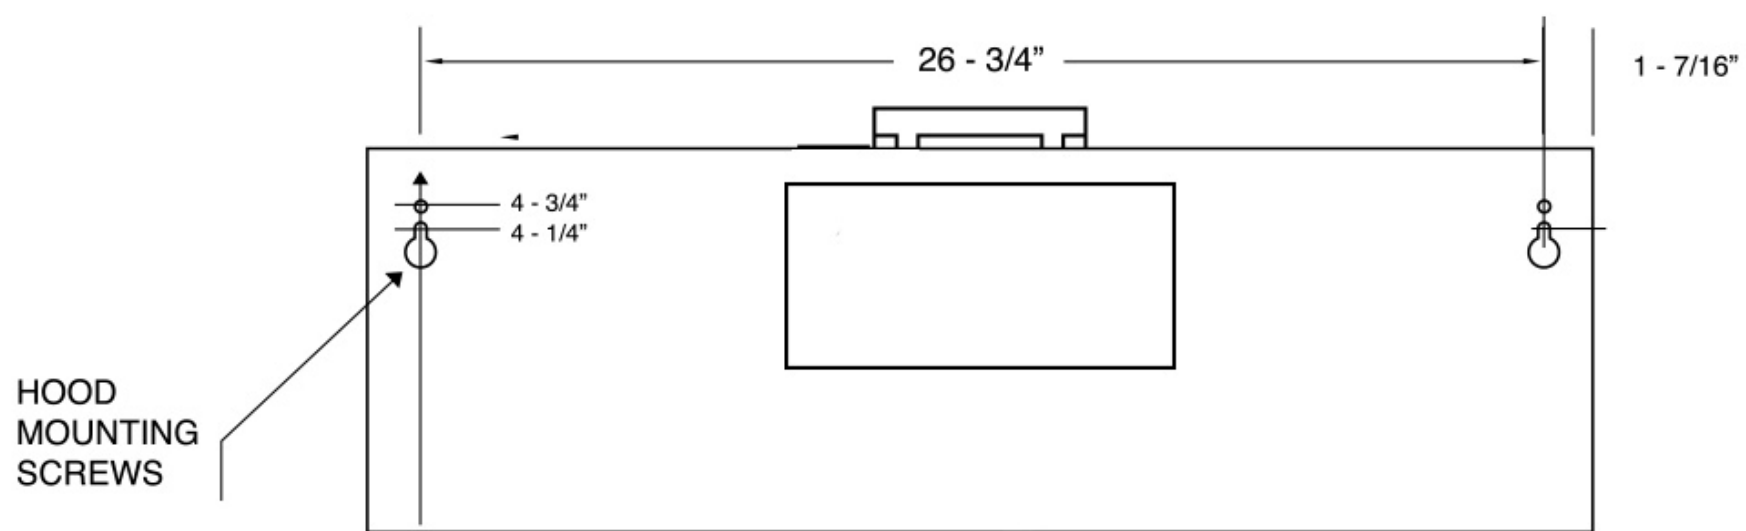

DIMENSIONS

COS-5U30 Range Hood

FRONT

REAR

TOP

Dimensions (WxDxH): 29.5" x 18.9" x 5.4"