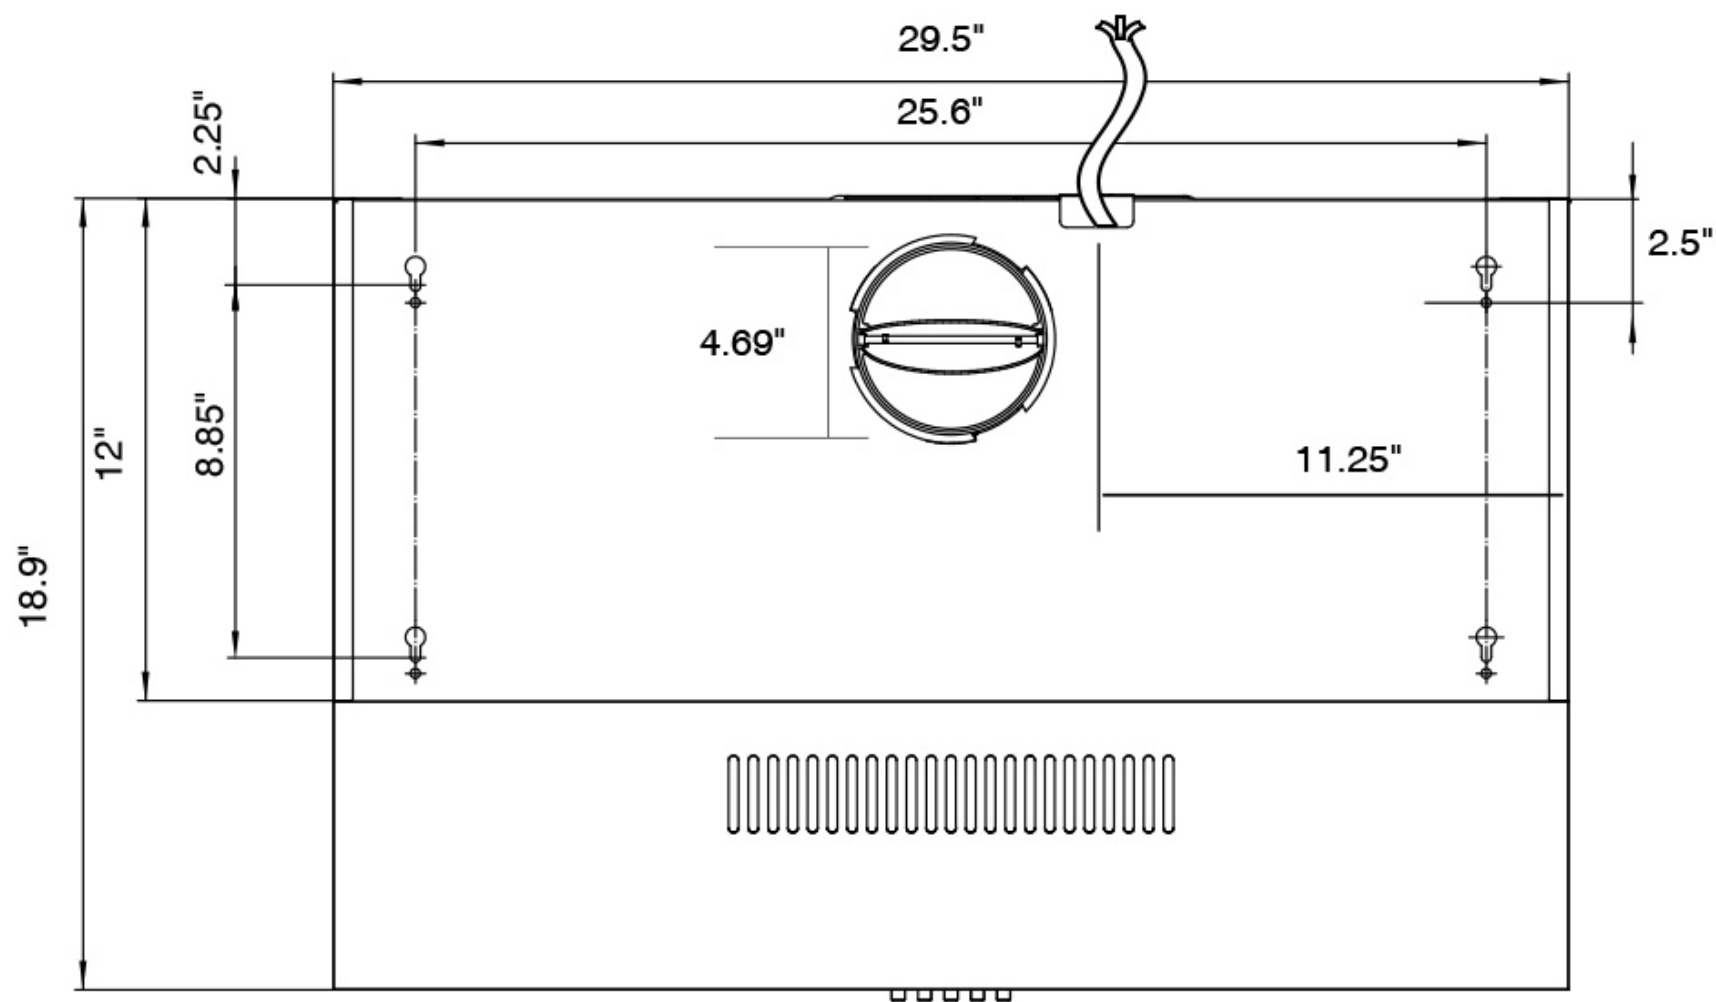

SPECIFICATIONS

COS-5U30 Range Hood

Size	30 Inch
Mounting Type	Under Cabinet
Controls	Push Button
Filters	2 x Aluminum Mesh Filters
Material	430 Grade Stainless Steel
Air Flow	Efficient
Noise Level	40 dB*
Vent Style	External
Lighting	2 x Front LED
Voltage	120V / 60Hz
Wattage	83W
Included Components	Bulb(s), Damper, Exhaust Vent, Fan Hardware, Installation Kit, Power Cord

DIMENSIONS

COS-5U30 Range Hood

FRONT

REAR

TOP

Dimensions (WxDxH): 29.5" x 18.9" x 5.4"