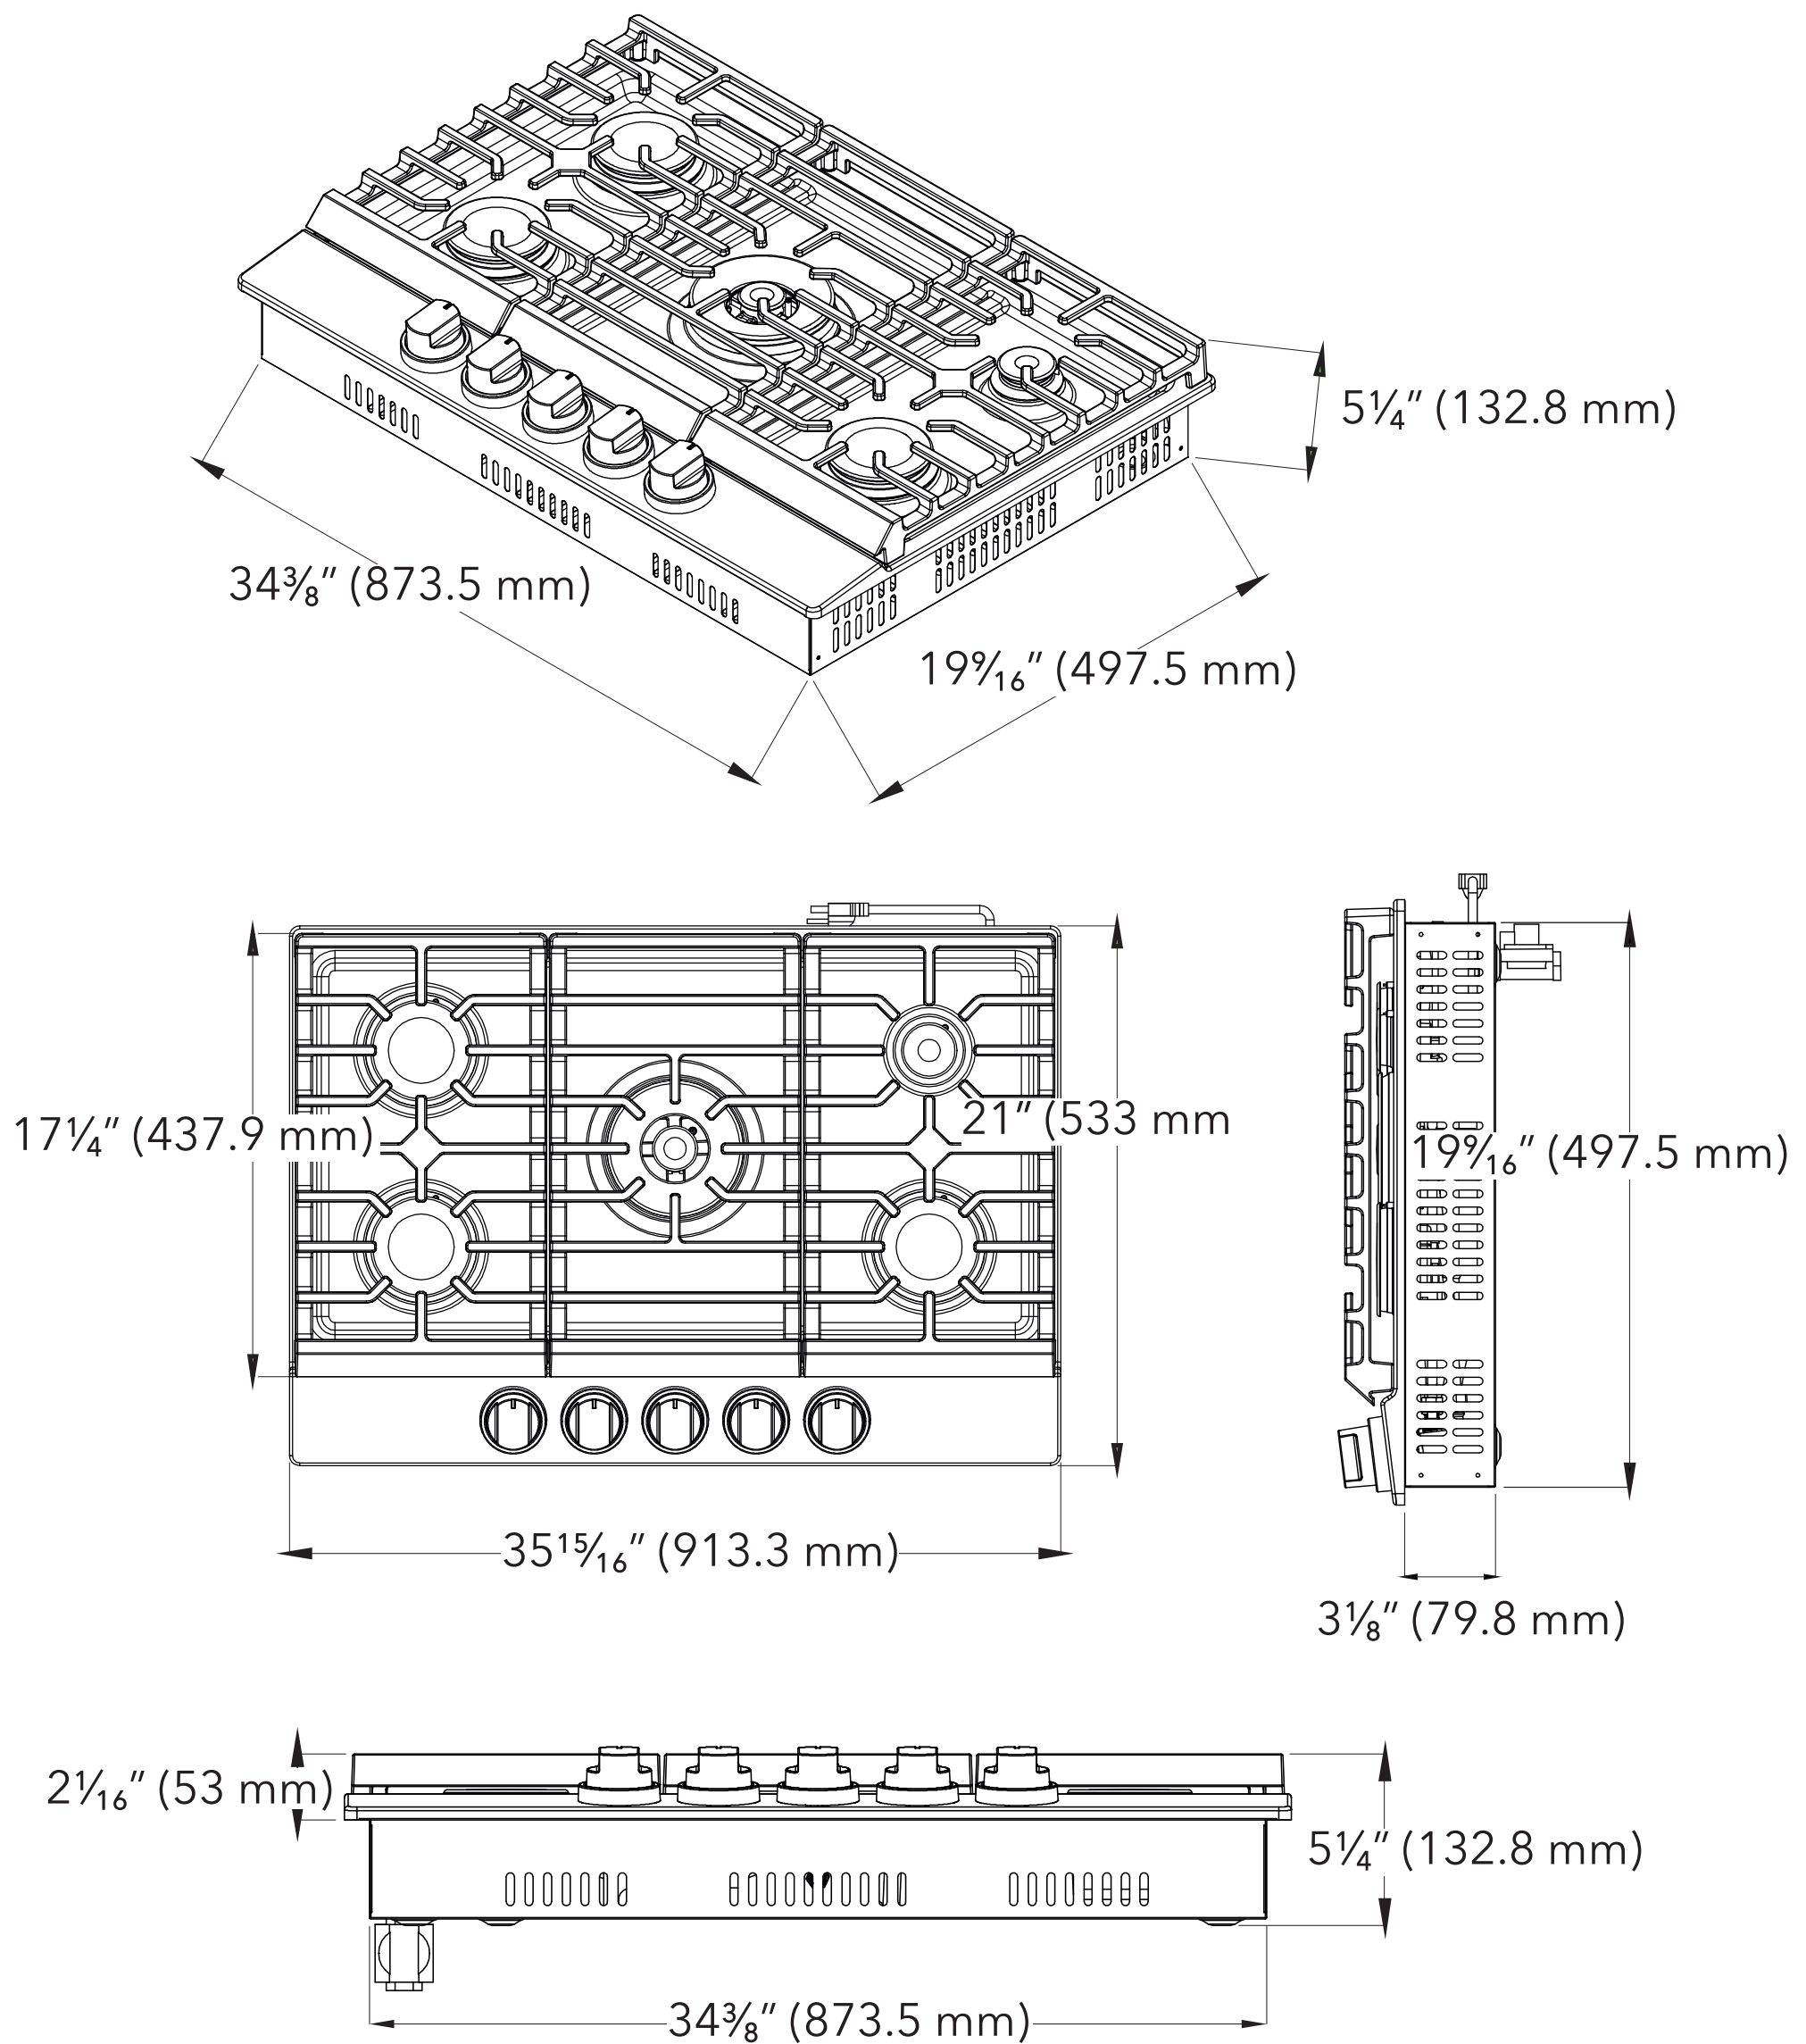

SPECIFICATIONS

COS-CTGH365SS Cooktop

Size	36 Inch
Installation	Drop-In
Fuel	Gas
Controls	Knobs
Material	304 Stainless Steel
Electrical	120V / 60Hz
Certifications	CSA Certified
Included Components	Hardware, Install Kit, Power Cord, User Manual
Burners	<ul style="list-style-type: none">• Center / 22,000 BTU• Left Front / 12,000 BTU• Right Front / 10,000 BTU• Left Rear / 9,000 BTU• Right Rear / 6,000 BTU

Features

- Designed for drop-in installation
- 5 sealed gas burners
- Electronic ignition
- Stainless steel surface
- Heavy-duty cast iron grates
- 3-prong plug

Gas Fuel

Control Knobs

3-Prong Plug

See Page 2 for dimensions

DIMENSIONS

COS-CTGH365SS Cooktop

Dimensions (WxDxH): 36" x 21" x 5.9"