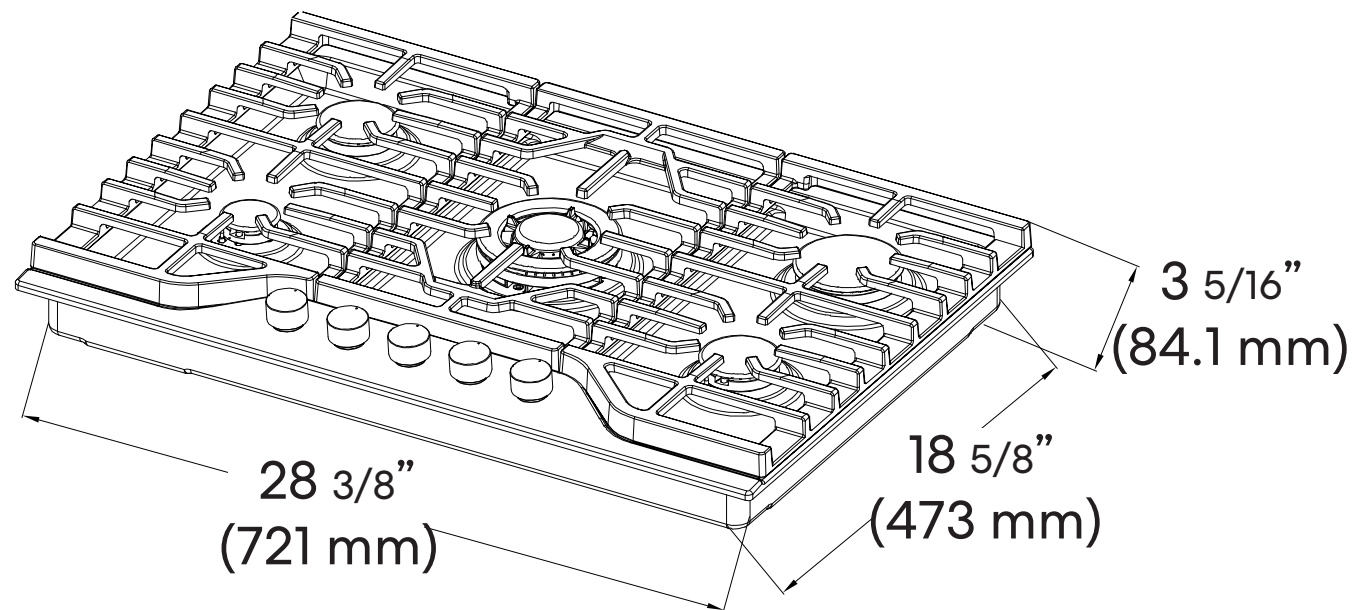

SPECIFICATIONS

COS-CTGV305SS Cooktop

Size	30 Inch
Installation	Drop-In
Fuel	Gas
Controls	Metal Knobs
Material	304 Stainless Steel
Electrical	120V / 60Hz
Certifications	ETL Listed
Included Components	Hardware, Install Kit, Power Cord, User Manual
Burners	<ul style="list-style-type: none">• Center / 22,000 BTU• Right Front / 6,000 BTU• Right Rear / 10,000 BTU• Left Front / 3,400 BTU• Left Rear / 6,000 BTU

See Page 2 for dimensions

DIMENSIONS

COS-CTGV305SS Cooktop

Dimensions (WxDxH): 29.9" x 20.1" x 3.3"