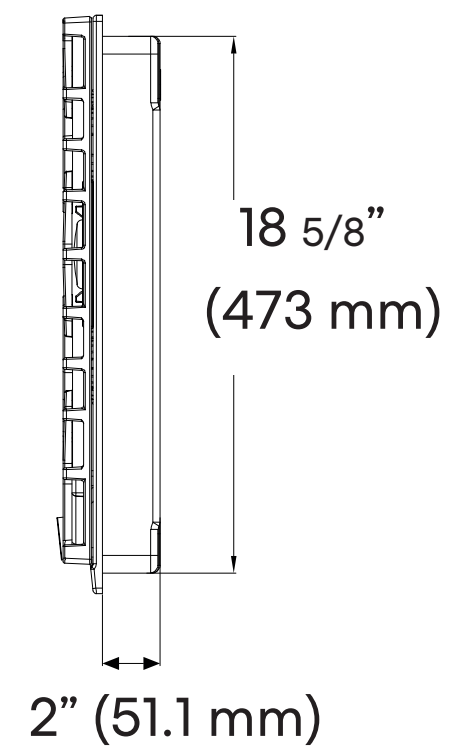

SPECIFICATIONS

COS-CTGV305SS Cooktop

Size	30 Inch
Installation	Drop-In
Fuel	Gas
Controls	Metal Knobs
Material	304 Stainless Steel
Electrical	120V / 60Hz
Certifications	ETL Listed
Included Components	Hardware, Install Kit, Power Cord, User Manual
Burners	<ul style="list-style-type: none">• Center / 22,000 BTU• Right Front / 6,000 BTU• Right Rear / 10,000 BTU• Left Front / 3,400 BTU• Left Rear / 6,000 BTU

See Page 2 for dimensions

DIMENSIONS

COS-CTGV305SS Cooktop

Dimensions (WxDxH): 29.9" x 20.1" x 3.3"