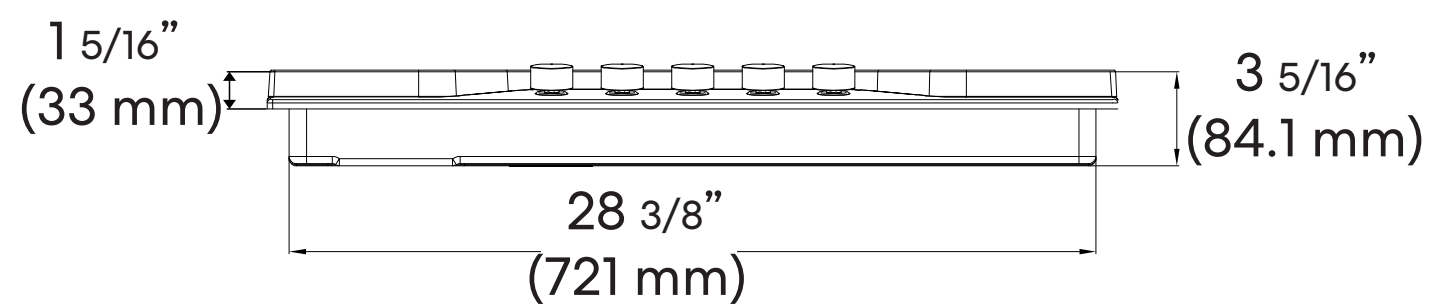

SPECIFICATIONS

COS-CTGV305SS Cooktop

Size	30 Inch
Installation	Drop-In
Fuel	Gas
Controls	Metal Knobs
Material	304 Stainless Steel
Electrical	120V / 60Hz
Certifications	ETL Listed
Included Components	Hardware, Install Kit, Power Cord, User Manual
Burners	<ul style="list-style-type: none">• Center / 22,000 BTU• Right Front / 6,000 BTU• Right Rear / 10,000 BTU• Left Front / 3,400 BTU• Left Rear / 6,000 BTU

See Page 2 for dimensions

DIMENSIONS

COS-CTGV305SS Cooktop

Dimensions (WxDxH): 29.9" x 20.1" x 3.3"