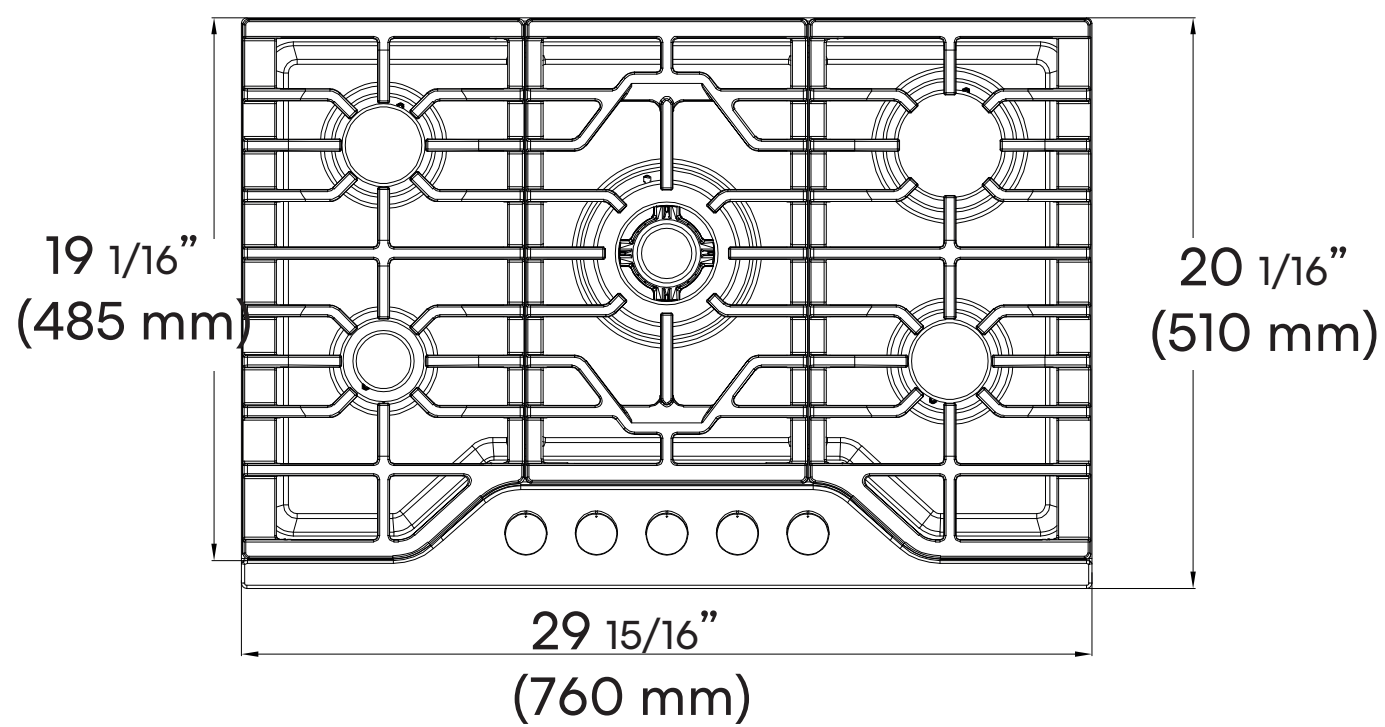

SPECIFICATIONS

COS-CTGV305SS Cooktop

Size	30 Inch
Installation	Drop-In
Fuel	Gas
Controls	Metal Knobs
Material	304 Stainless Steel
Electrical	120V / 60Hz
Certifications	ETL Listed
Included Components	Hardware, Install Kit, Power Cord, User Manual
Burners	<ul style="list-style-type: none">• Center / 22,000 BTU• Right Front / 6,000 BTU• Right Rear / 10,000 BTU• Left Front / 3,400 BTU• Left Rear / 6,000 BTU

See Page 2 for dimensions

DIMENSIONS

COS-CTGV305SS Cooktop

Dimensions (WxDxH): 29.9" x 20.1" x 3.3"