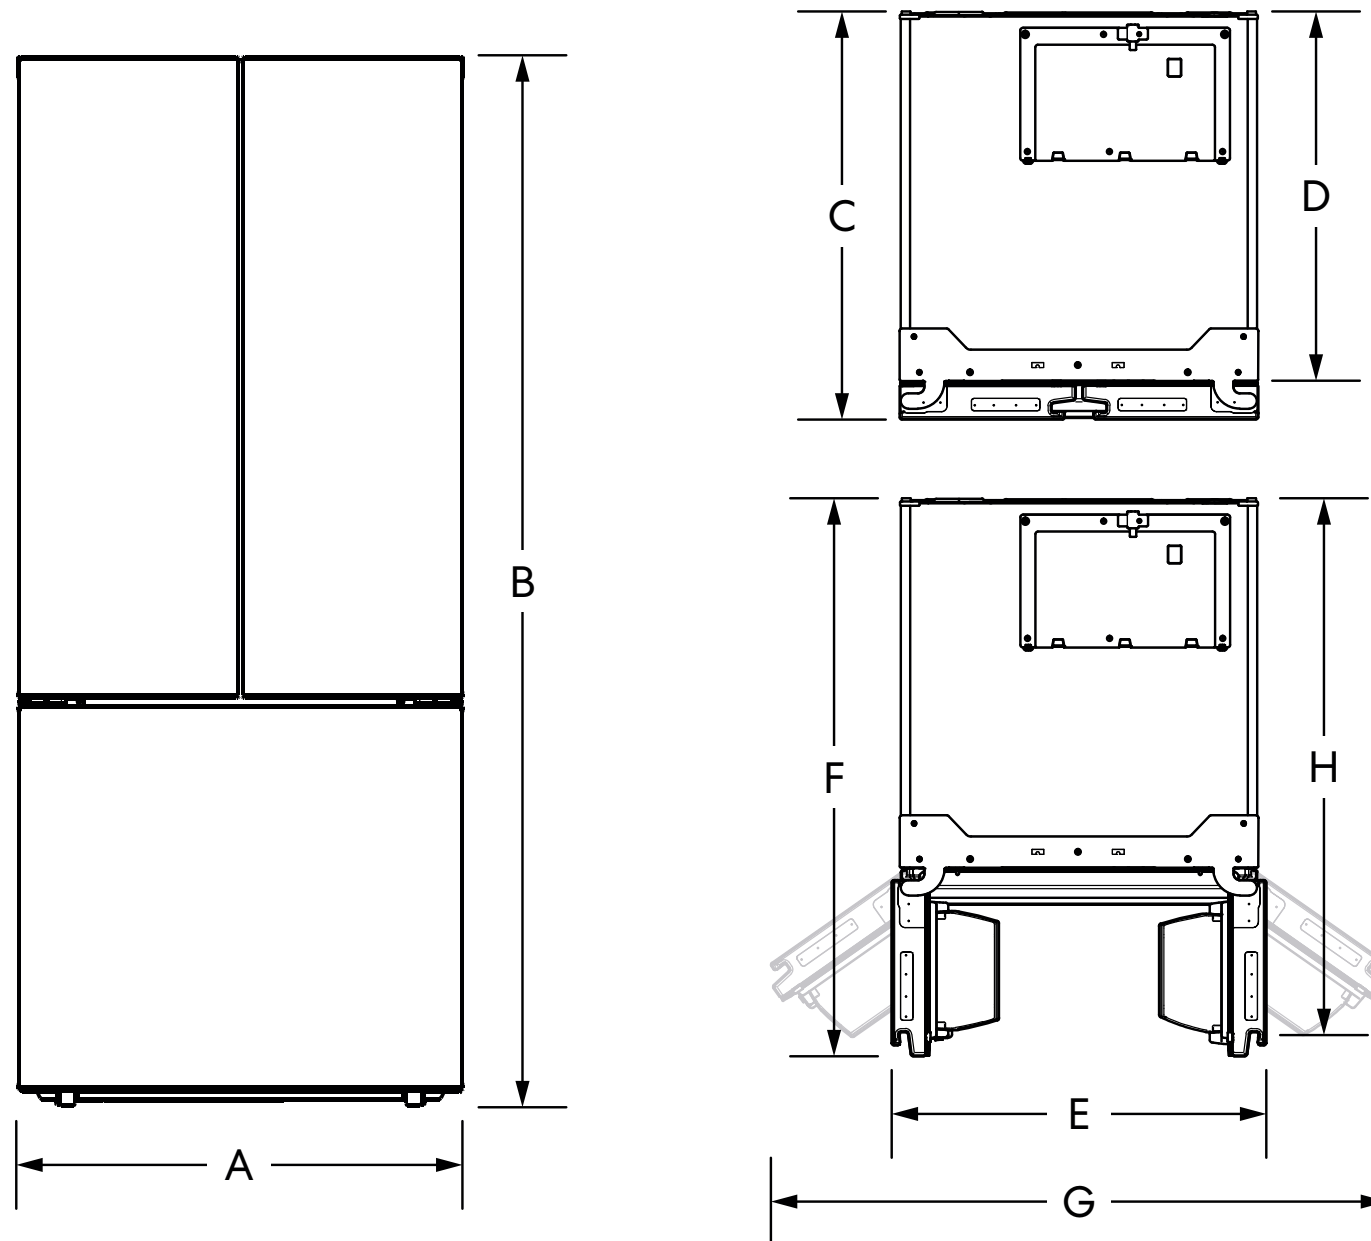

Features

- 17.5 cubic feet storage capacity
- Electronic temperature controls
- 6 door bins
- 2 adjustable refrigerator drawers
- Built-in ice maker
- Fingerprint-resistant matte black finish
- Bright, energy-efficient LED lighting
- Door alarm setting

Quick Cool & Quick Freeze Modes

Touch Controls

LED Lighting

See Page 2 for dimensions

DIMENSIONS

COS-RFFV183GHBK Refrigerator

Item	Dimension	COS-RFFV183GHxx / COS-RFFV183Rxx
A	Overall Width	29 7/8" (75.9 cm)
B	Overall Height	70 1/16" (178.0 cm)
C	Overall Depth (without Handle)	29 3/16" (74.2 cm)
D	Case Depth	25 9/16" (65.0 cm)
E	Width with Door Open (90°)	31 1/4" (79.4 cm)
F	Depth with Door Open (90°)	47" (119.4 cm)
G	Width with Door Fully Open (145°)	51 5/16" (130.3 cm)
H	Depth with Door Fully Open (145°)	45" (114.3 cm)

Dimensions (WxDxH): 29.9" x 29.2" x 70.1"