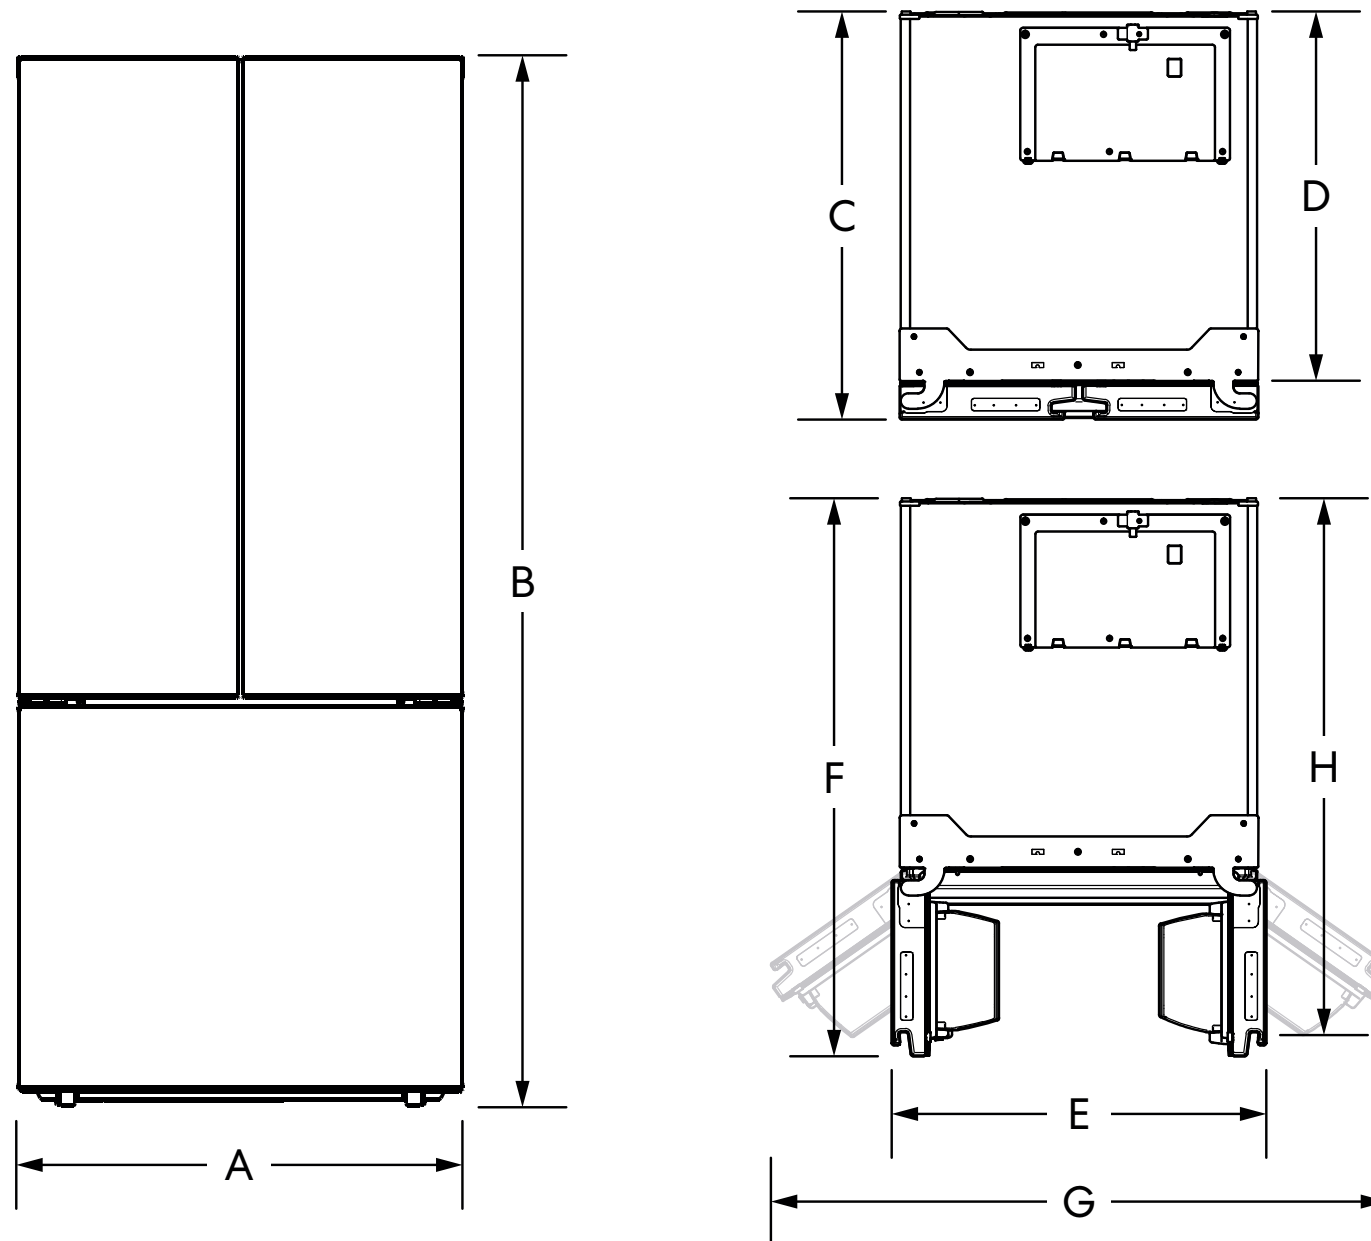

Features

- 17.5 cubic feet storage capacity
- Electronic temperature controls
- 6 door bins
- 2 adjustable refrigerator drawers
- Built-in ice maker
- Fingerprint-resistant matte black finish
- Bright, energy-efficient LED lighting
- Door alarm setting

Quick Cool & Quick Freeze Modes

Touch Controls

LED Lighting

See Page 2 for dimensions

DIMENSIONS

COS-RFFV183RBK Refrigerator

| Item | Dimension | COS-RFFV183GHxx / COS-RFFV183Rxx |
|------|-----------------------------------|-------------------------------------|
| A | Overall Width | 29 7/8" (75.9 cm) |
| B | Overall Height | 70 1/16" (178.0 cm) |
| C | Overall Depth (without Handle) | 29 3/16" (74.2 cm) |
| D | Case Depth | 25 9/16" (65.0 cm) |
| E | Width with Door Open (90°) | 31 1/4" (79.4 cm) |
| F | Depth with Door Open (90°) | 47" (119.4 cm) |
| G | Width with Door Fully Open (145°) | 51 5/16" (130.3 cm) |
| H | Depth with Door Fully Open (145°) | 45" (114.3 cm) |

Dimensions (WxDxH): 29.9" x 29.2" x 70.1"