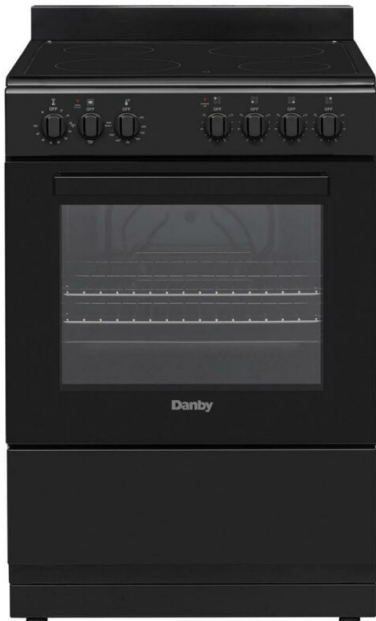

**Danby**

**DER24V1B**

24" Wide Electric Range in Black

## FEATURES

- 4 radiant cooktop elements, including two larger, more powerful ones
- 2 adjustable oven racks with multiple positions
- Easy cleaning with smooth top and element indicator light
- Knobs designed with push and turn safety feature to activate
- Easy to use mechanical timer
- Accessible storage with slide-out drawer

### Appearance

Colour	Black
Door Orientation	Removable
Installation Type	Free standing