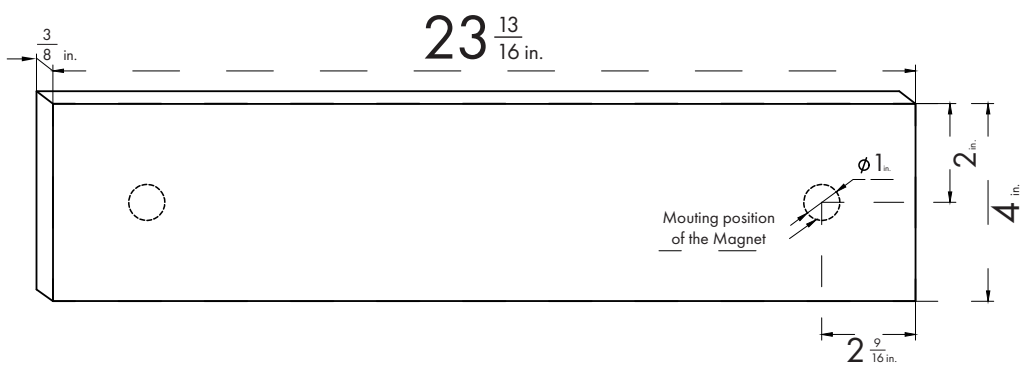

# ZLINE DPMT-24

Panel & Kickplate Dimensions

29 1/2 in.

## Back Panel & Kickplate Dimensions