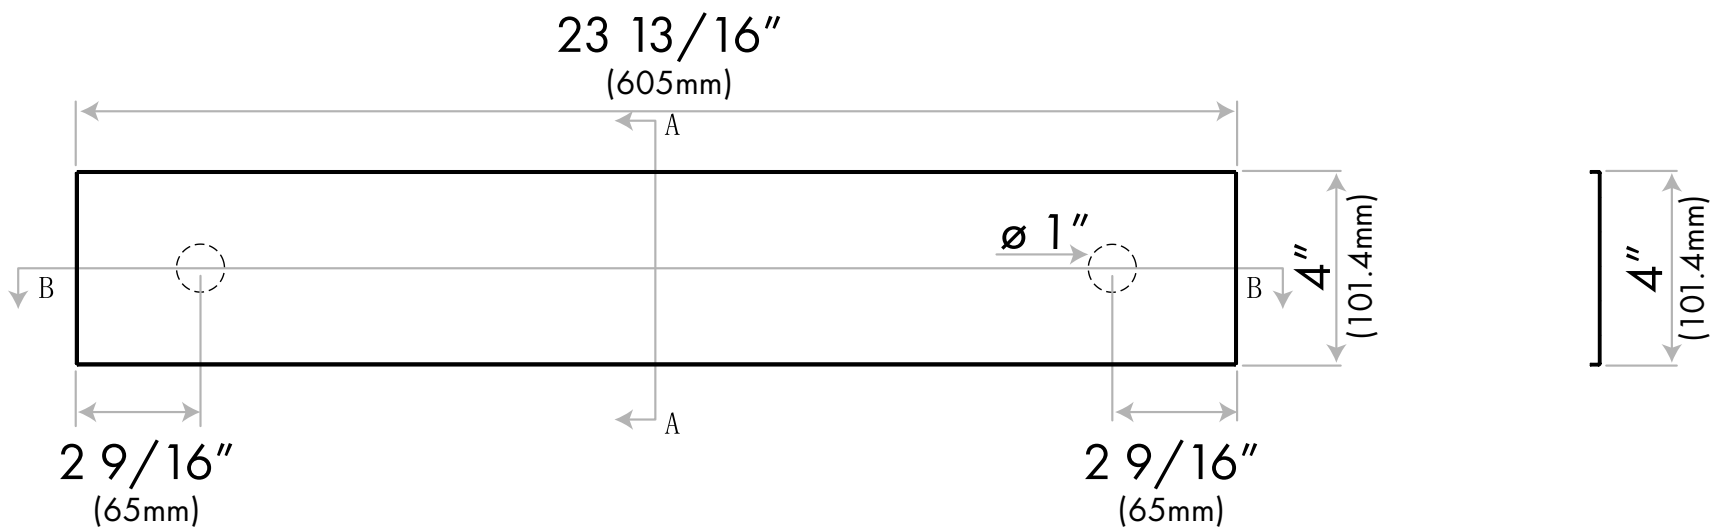

# ZLINE DPMT-24

Panel & Kickplate Dimensions

29 1/2 in.

## Back Panel & Kickplate Dimensions

# ZLINE DPMT-24

Back Panel & Kickplate Dimensions

(\*Note: Magnets are not included)