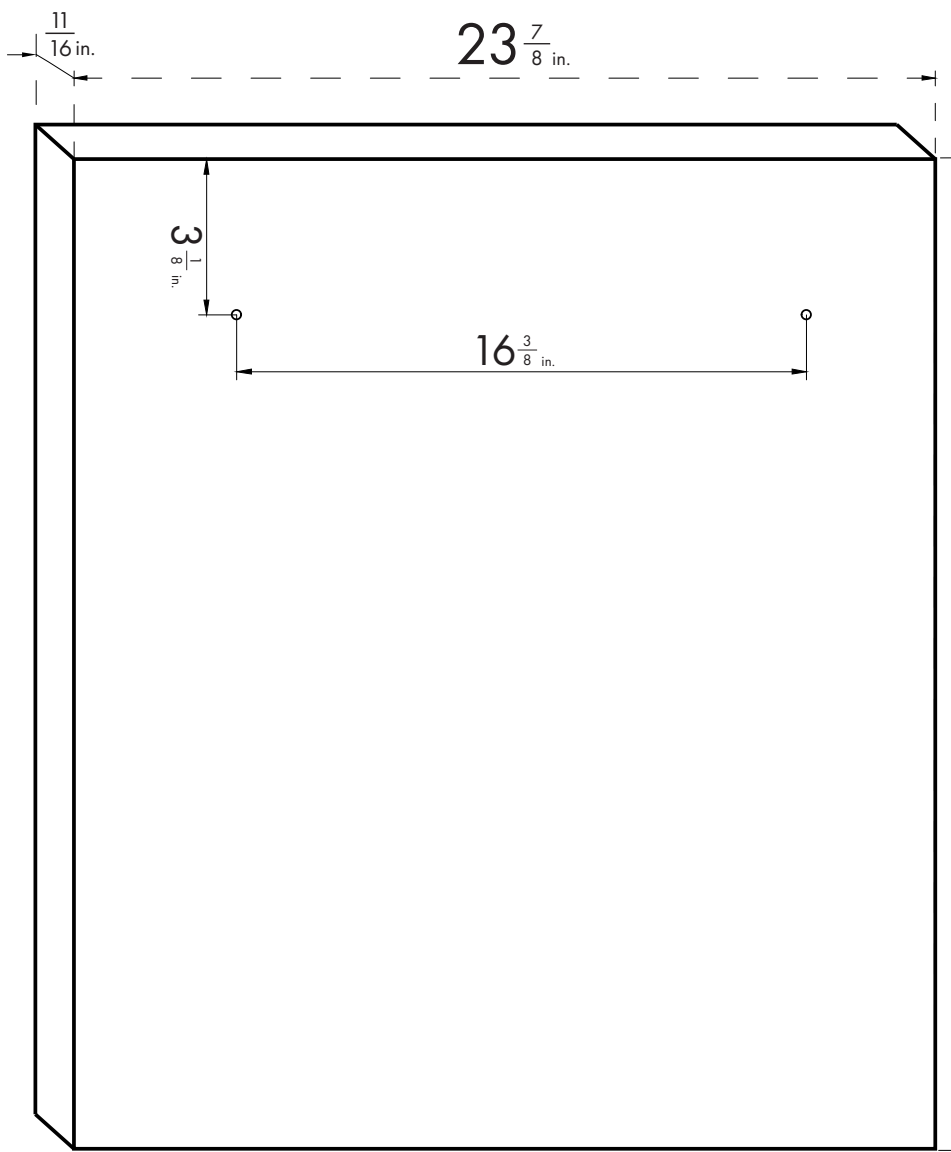

# ZLINE DPMT-24

Panel & Kickplate Dimensions

29 1/2 in.

## Back Panel & Kickplate Dimensions

# ZLINE DPMT-24

Back Panel & Kickplate Dimensions

(\*Note: Magnets are not included)