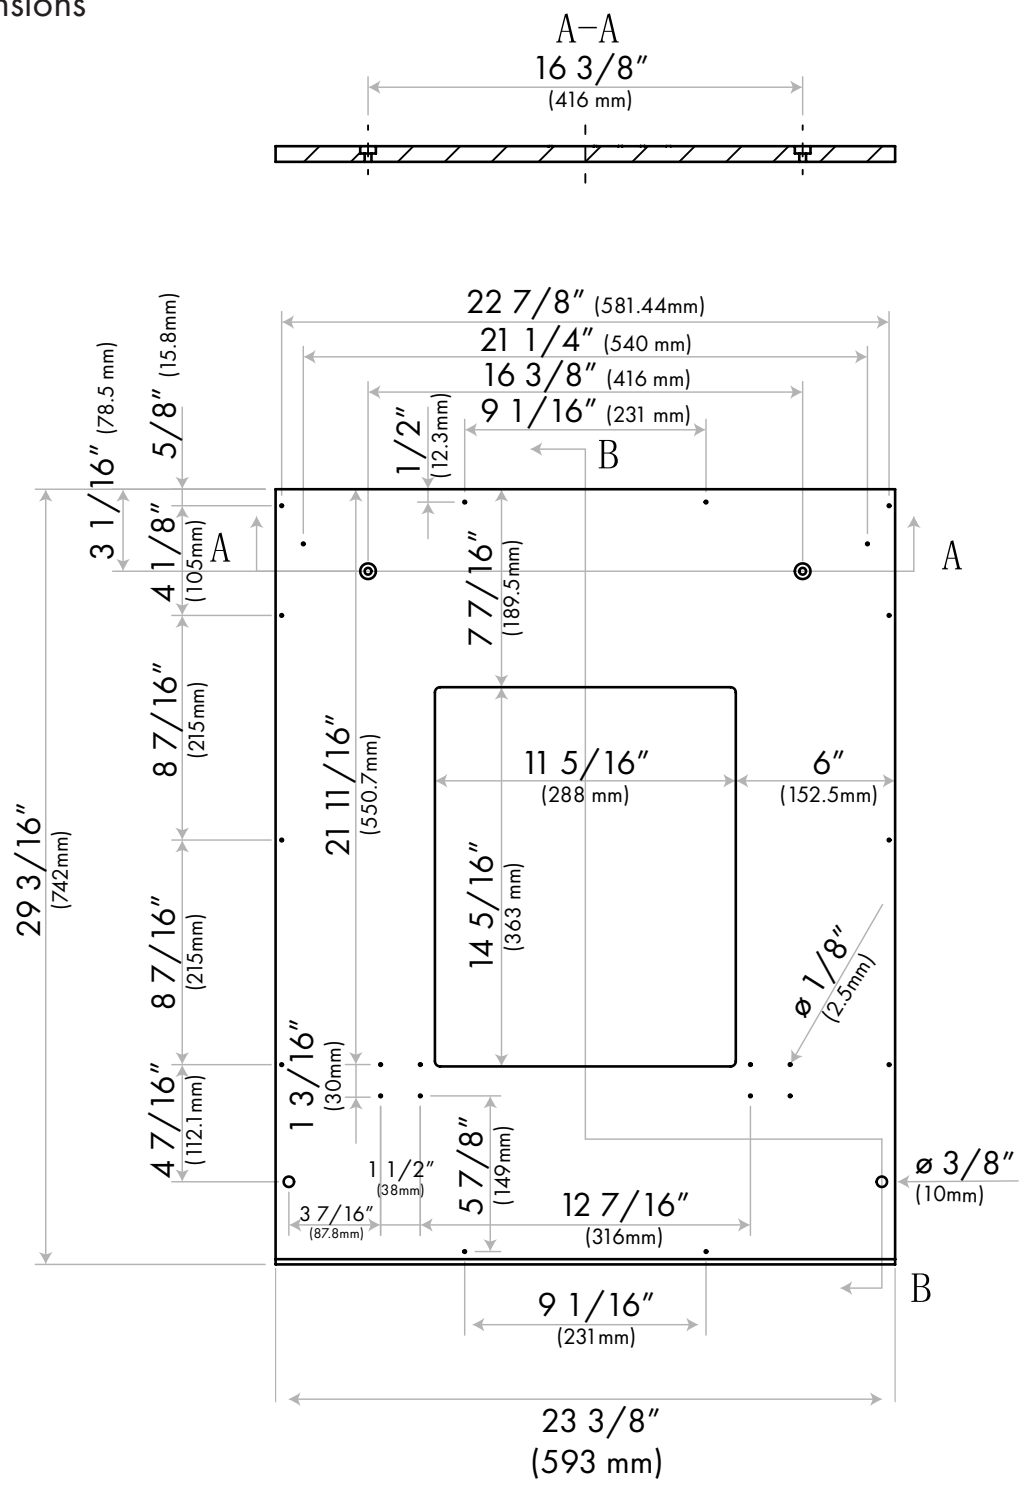

# ZLINE DPMT-24

Panel & Kickplate Dimensions

29 1/2 in.

# ZLINE DPMT-24

## Back Panel & Kickplate Dimensions

# ZLINE DPMT-24

Back Panel & Kickplate Dimensions

(\*Note: Magnets are not included)