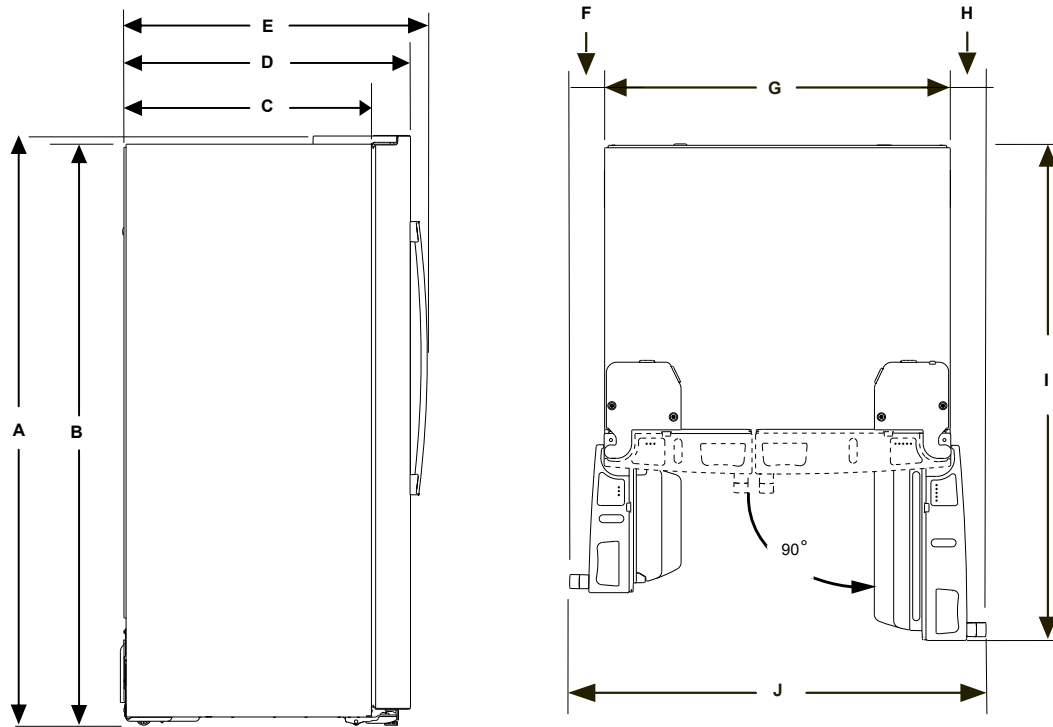

GZE24N

GE® ENERGY STAR® 23.6 Cu. Ft. Counter-Depth Side-By-Side Refrigerator with Extra Tall Dispenser and In-Door Icemaker

Dimensions and Installation Information (inches)

Product Dimensions	Inches
Height to top of hinge and door (A)	69-15/16
Height to top of case (B)	68-15/16
Case depth without doors, without handles (C)	25-1/16
Depth with doors, without handles (D)	29-5/8
Overall depth with doors and handles (E)	31-5/8
Clearance from side of case to adjacent wall with freezer door open 90° (F)	3-11/16
Overall case width (G)	35-3/4
Clearance from side of case to adjacent wall with fresh food door open 90° (H)	3-3/4
Total depth with fresh food door open 90° (I)	46-7/8
Width with doors open 90°, including handles (J)	43-1/8

Total Product Dimensions (WxHxD)
35-3/4" x 69-15/16" x 31-5/8"

Air Clearances	Inches
Each side	1/8
Top	1
Back	2

Water hook-ups fit in back air clearance when calculating installation depth.

Allow additional space for any necessary leveling adjustments.

In-Door Icemaker - Located on the door to create more usable storage space in the freezer. Dispense cubed and crushed ice through the door.

Extra Large Storage Capacity - It's easy to stay organized with extra room to store large or bulk food items with 24 cubic feet of storage space.