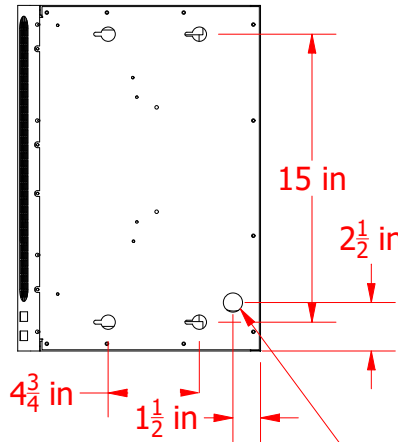

ISOMETRIC VIEW (BOTTOM, CLOSED)

ISOMETRIC VIEW (TOP, OPEN)

TOP VIEW (CLOSED)

ELEC. 120V-60 HZ

SIDE VIEW (OPEN)

FRONT VIEW

SIDE VIEW (CLOSED)

BACK VIEW