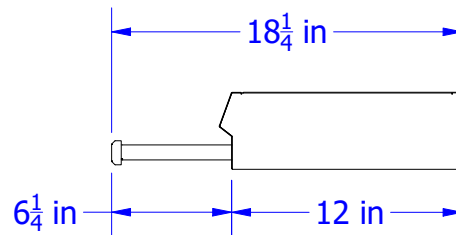

ISOMETRIC VIEW (BOTTOM, CLOSED)

ISOMETRIC VIEW (TOP, OPEN)

TOP VIEW (CLOSED)

ELEC. 120V-60 HZ

SIDE VIEW (OPEN)

FRONT VIEW

SIDE VIEW (CLOSED)

BACK VIEW