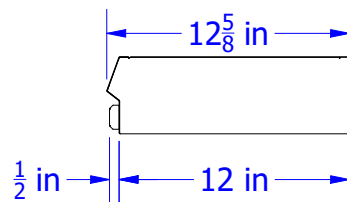

ISOMETRIC VIEW (BOTTOM, CLOSED)

ISOMETRIC VIEW (TOP, OPEN)

TOP VIEW (CLOSED)

ELEC. 120V-60 HZ

SIDE VIEW (OPEN)

FRONT VIEW

SIDE VIEW (CLOSED)

BACK VIEW