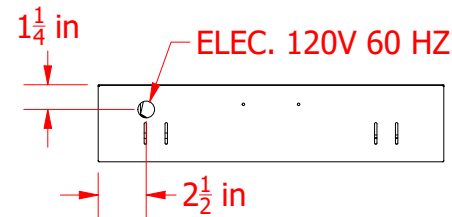

ISOMETRIC VIEW (BOTTOM, CLOSED)

ISOMETRIC VIEW (TOP, OPEN)

TOP VIEW (CLOSED)

ELEC. 120V-60 HZ

SIDE VIEW (OPEN)

FRONT VIEW

SIDE VIEW (CLOSED)

BACK VIEW