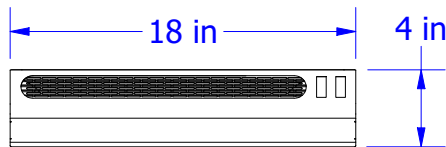

ISOMETRIC VIEW (BOTTOM, CLOSED)

ISOMETRIC VIEW (TOP, OPEN)

TOP VIEW (CLOSED)

ELEC. 120V-60 HZ

SIDE VIEW (OPEN)

FRONT VIEW

SIDE VIEW (CLOSED)

BACK VIEW