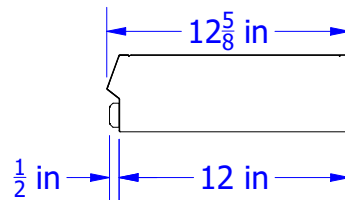

ISOMETRIC VIEW (BOTTOM, CLOSED)

TOP VIEW (CLOSED)

ISOMETRIC VIEW (TOP, OPEN)

SIDE VIEW (OPEN)

ELEC. 120V 60 HZ
PRE-TERMINATED CABLE
3-1/4 Ft. US, 5 Ft. CANADA

BACK VIEW

FRONT VIEW

SIDE VIEW (CLOSED)