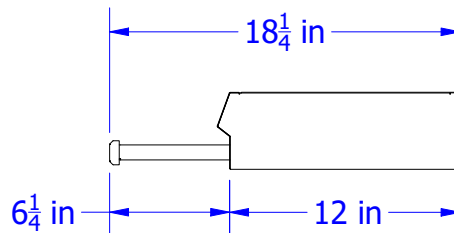

ISOMETRIC VIEW (BOTTOM, CLOSED)

TOP VIEW (CLOSED)

ISOMETRIC VIEW (TOP, OPEN)

SIDE VIEW (OPEN)

ELEC. 120V 60 HZ
PRE-TERMINATED CABLE
3-1/4 Ft. US, 5 Ft. CANADA

BACK VIEW

FRONT VIEW

SIDE VIEW (CLOSED)