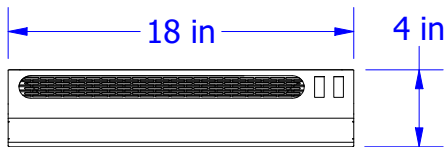

ISOMETRIC VIEW (BOTTOM, CLOSED)

TOP VIEW (CLOSED)

ISOMETRIC VIEW (TOP, OPEN)

SIDE VIEW (OPEN)

ELEC. 120V 60 HZ
PRE-TERMINATED CABLE
3-1/4 Ft. US, 5 Ft. CANADA

BACK VIEW

FRONT VIEW

SIDE VIEW (CLOSED)