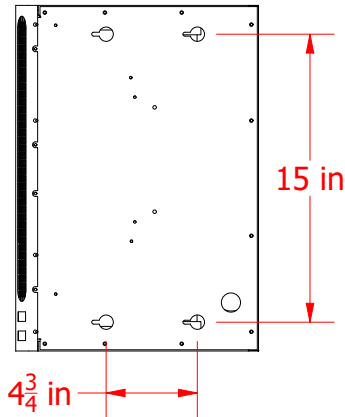

ISOMETRIC VIEW (BOTTOM, CLOSED)

TOP VIEW (CLOSED)

ISOMETRIC VIEW (TOP, OPEN)

SIDE VIEW (OPEN)

ELEC. 120V 60 HZ
PRE-TERMINATED CABLE
3-1/4 Ft. US, 5 Ft. CANADA

BACK VIEW

FRONT VIEW

SIDE VIEW (CLOSED)