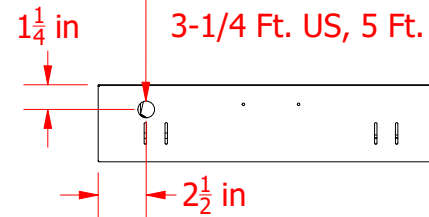

ISOMETRIC VIEW (BOTTOM, CLOSED)

TOP VIEW (CLOSED)

ISOMETRIC VIEW (TOP, OPEN)

SIDE VIEW (OPEN)

ELEC. 120V 60 HZ
PRE-TERMINATED CABLE
3-1/4 Ft. US, 5 Ft. CANADA

BACK VIEW

FRONT VIEW

SIDE VIEW (CLOSED)