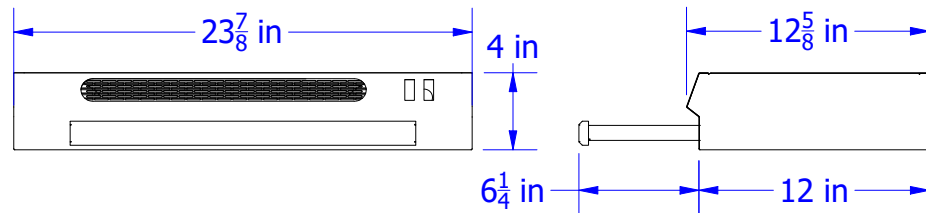

ISOMETRIC VIEW (BOTTOM, CLOSED)

TOP VIEW (CLOSED)

ISOMETRIC VIEW (TOP, OPEN)

SIDE VIEW (OPEN)

FRONT VIEW

SIDE VIEW (CLOSED)

BACK VIEW

ELEC. 120V 60 HZ
PRE-TERMINATED CABLE
3-1/4 Ft. US, 5 Ft. CANADA