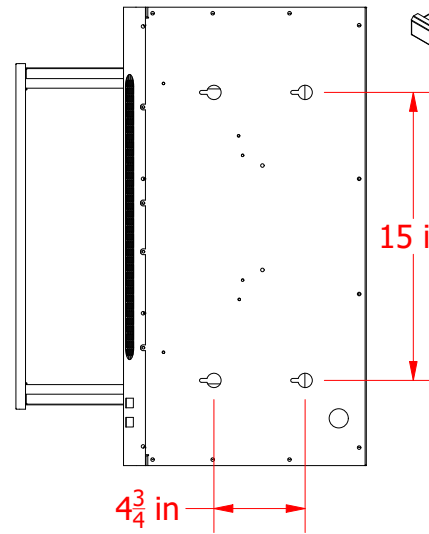

ISOMETRIC VIEW (BOTTOM, CLOSED)

TOP VIEW (CLOSED)

ISOMETRIC VIEW (TOP, OPEN)

SIDE VIEW (OPEN)

FRONT VIEW

SIDE VIEW (CLOSED)

BACK VIEW

ELEC. 120V 60 HZ
PRE-TERMINATED CABLE
3-1/4 Ft. US, 5 Ft. CANADA