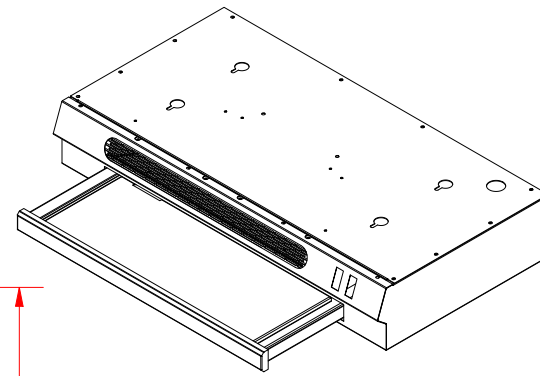

ISOMETRIC VIEW (BOTTOM, CLOSED)

TOP VIEW (CLOSED)

ISOMETRIC VIEW (TOP, OPEN)

SIDE VIEW (OPEN)

FRONT VIEW

SIDE VIEW (CLOSED)

BACK VIEW

ELEC. 120V 60 HZ
PRE-TERMINATED CABLE
3-1/4 Ft. US, 5 Ft. CANADA