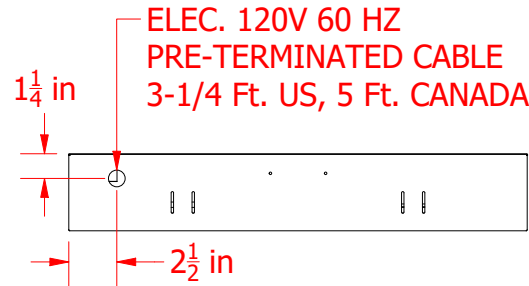

ISOMETRIC VIEW (BOTTOM, CLOSED)

TOP VIEW (CLOSED)

ISOMETRIC VIEW (TOP, OPEN)

SIDE VIEW (OPEN)

FRONT VIEW

SIDE VIEW (CLOSED)

BACK VIEW

ELEC. 120V 60 HZ
PRE-TERMINATED CABLE
3-1/4 Ft. US, 5 Ft. CANADA