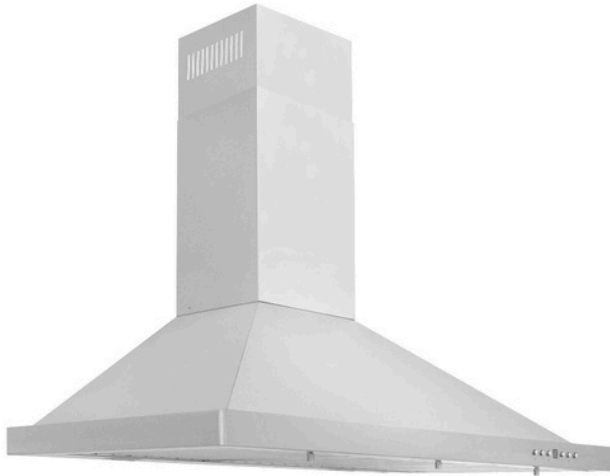

ZLINE 36 in. Convertible Vent Outdoor Approved Wall Mount Range Hood in Stainless Steel (KB-304-36)

ZLINE
ATTAINABLE LUXURY™

INTRODUCTION

The ZLINE KB-304-36 is a 36 in. professional wall mount stainless steel range hood with a modern design and built-to-last quality, making it a great addition to any kitchen. This hood's high-performance, 400 CFM 4-speed motor will provide all the power you need to quietly and efficiently ventilate your stove while cooking. With its classic 304 grade, outdoor approved stainless steel, this range hood contains rust, temperature, and corrosion-resistant properties to ensure a durable vent hood that will last for years to come. Enjoy modern features, including built-in LED lighting for an illuminated culinary experience and dishwasher-safe stainless steel baffle filters for easy clean-up. This wall mount range hood has a convertible vent, so you can have a luxury range hood whether you need a ducted or ductless option. Enjoy easy installation and an easy recirculating conversion process. ZLINE Kitchen and Bath stands by all products with its manufacturer parts warranty. The KB-304-36 ships next business day when in stock.

FEATURES & BENEFITS

Convertible Range Hood - This unit can be externally vented or recirculated (ductless) with charcoal filters (not included, model number CF1) to reduce harmful odors

Easy-to-use push button controls let you easily control fan speed and lighting

Designed to fit standard (circular) ductwork for simple installation

SPECIFICATIONS OVERVIEW

GENERAL PROPERTIES

SKU	KB-304-36
Finish	Stainless Steel
# of Lights	2
Airflow	120/240/320/400
Duct Size	6
Outdoor Approved	No