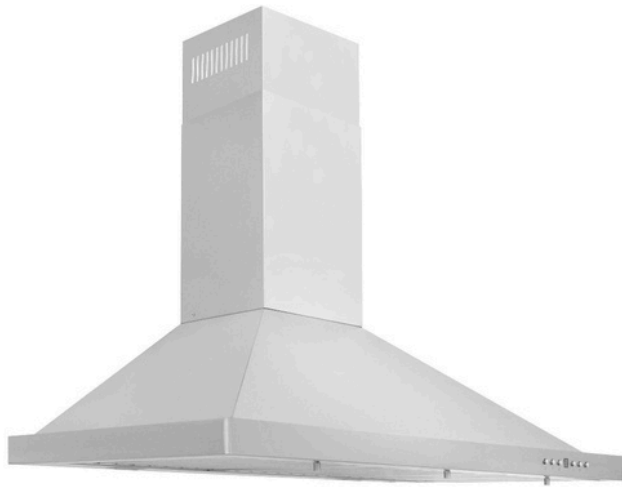

# ZLINE 42 in. Convertible Vent Outdoor Approved Wall Mount Range Hood in Stainless Steel (KB-304-42)

**ZLINE**  
ATTAINABLE LUXURY™

## INTRODUCTION

The ZLINE KB-304-42 is a 42 in. professional wall mount stainless steel range hood with a modern design and built-to-last quality, making it a great addition to any kitchen. This hood's high-performance, 400 CFM 4-speed motor will provide all the power you need to quietly and efficiently ventilate your stove while cooking. With its classic 304 grade, outdoor approved stainless steel, this range hood contains rust, temperature, and corrosion-resistant properties to ensure a durable vent hood that will last for years to come. Enjoy modern features, including built-in LED lighting for an illuminated culinary experience and dishwasher-safe stainless steel baffle filters for easy clean-up. This wall mount range hood has a convertible vent, so you can have a luxury range hood whether you need a ducted or ductless option. Enjoy easy installation and an easy recirculating conversion process. ZLINE Kitchen and Bath stands by all products with its manufacturer parts warranty. The KB-304-42 ships next business day when in stock.

Designed to fit standard (circular) ductwork for simple installation