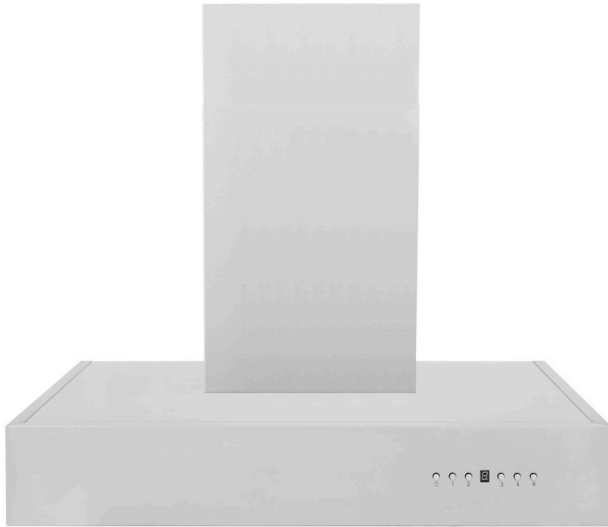

# ZLINE 30 in. Convertible Professional Wall Mount Range Hood in Stainless Steel (KECOM-30)

**ZLINE**  
ATTAINABLE LUXURY™

## INTRODUCTION

The ZLINE KECOM-30 is a 30 in. professional wall mount stainless steel range hood with a modern design and built-to-last quality, making it a great addition to any kitchen. This hood's high-performance, 400 CFM 4-speed motor will provide all the power you need to quietly and efficiently ventilate your stove while cooking. With its classic 430 grade stainless steel, this range hood contains rust, temperature, and corrosion-resistant properties to ensure a durable vent hood that will last for years to come. Enjoy modern features, including built-in LED lighting for an illuminated culinary experience and dishwasher-safe stainless steel baffle filters for easy clean-up. This wall mount range hood has a convertible vent, so you can have a luxury range hood whether you need a ducted or ductless option. Enjoy easy installation and an easy recirculating conversion process. ZLINE Kitchen and Bath stands by all products with its manufacturer parts warranty. The KECOM-30 ships next business day when in stock.

500 CFM Air Flow (highest speed setting) efficiently moves large amounts of air away from your cooking area

LED lighting illuminates the cooktop beneath the hood

Designed to fit standard (circular) ductwork for simple installation

### DIMENSIONS

Product Dimensions (in.)	30 in. W x 20 in. D x 5 in. H
--------------------------	-------------------------------