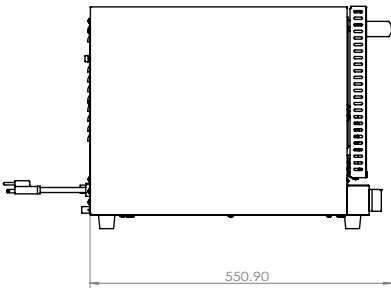

TECHNICAL SPECS

Dimensions

Length	22.8
Width	22.5
Height	16
Interior Width	18.5
Interior Depth	14.5
Interior Height	9.75
Weightlbs	52

Capacity

Net Cubic Feet	1.5

Features & Materials

Temperature Range	
Control Type	Dial
Number Of Warming Sections	1
Fuel Type	Electric
Number Of Oven Racks	4
Rack Positions	MIDDLE
Exterior Material	Stainless steel
Interior Material	
Color Finish	Original
Pan Shape	1/2 size
Warming Time After Unplugging Min	N/A
Cleaning Type	manual
Feature Two	
Feature Three	
Feature Four	

Electric & Certification

Amps	0
Hertz	0
Phase	
Voltage	120
Wattage	1600W
Plug Type	NEMA 5-15P
Power Cord Length	6.56
Electrical Installation Type	
Certifications	ETL & ETL sanitation

Plan View

CERTIFICATIONS

706 Eastern Parkway STE 1G, Brooklyn NY 11213
718-576-6342
info@koolmore.com