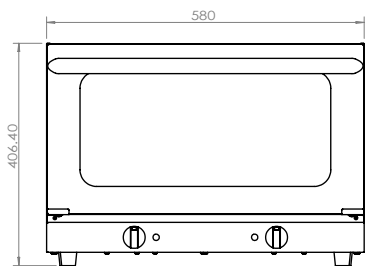

TECHNICAL SPECS

Dimensions

Length	22.8
Width	22.5
Height	16
Interior Width	18.5
Interior Depth	14.5
Interior Height	9.75
Weightlbs	52

Capacity

Net Cubic Feet	1.5

Features & Materials

Temperature Range	
Control Type	Dial
Number Of Warming Sections	1
Fuel Type	Electric
Number Of Oven Racks	4
Rack Positions	MIDDLE
Exterior Material	Stainless steel
Interior Material	
Color Finish	Original
Pan Shape	1/2 size
Warming Time After Unplugging Min	N/A
Cleaning Type	manual
Feature Two	
Feature Three	
Feature Four	

Electric & Certification

Amps	0
Hertz	0
Phase	
Voltage	120
Wattage	1600W
Plug Type	NEMA 5-15P
Power Cord Length	6.56
Electrical Installation Type	
Certifications	ETL & ETL sanitation

Plan View

CERTIFICATIONS

706 Eastern Parkway STE 1G, Brooklyn NY 11213
718-576-6342
info@koolmore.com