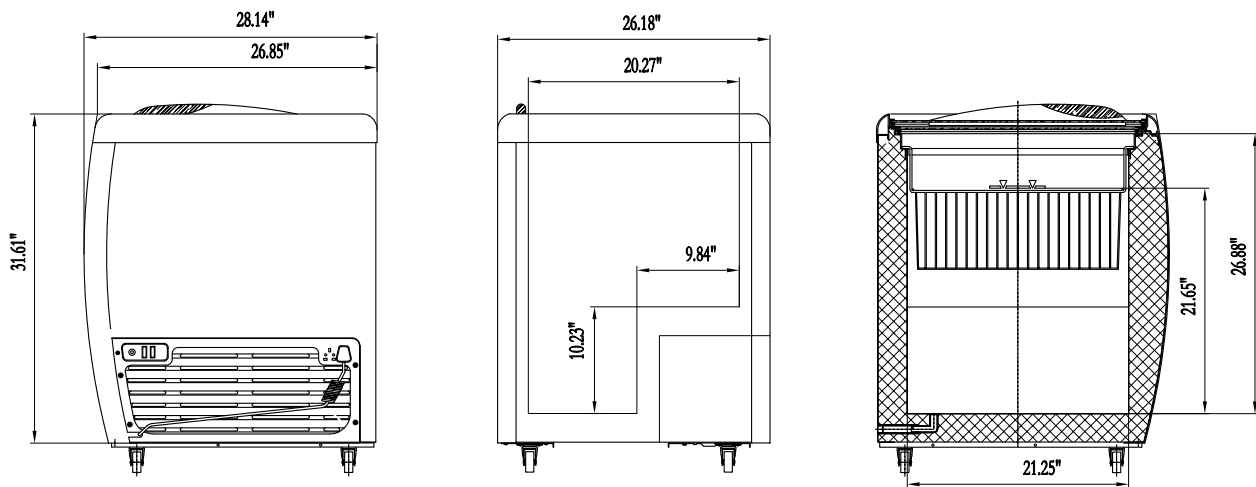

TECHNICAL SPECS

Dimensions

Length	26.18
Width	28.14
Height	34.45
Total Height	34.45
Interior Depth	21.2
Interior Width	20.2
Interior Height	25.4
DxWxH of Sneeze Guard	N/A
Power Cord Length	70.8
Weight (lbs)	101

Capacity

Gross Cubic Feet	5.47
Net Cubic Feet	4.2
Tub Capacity	4

Features & Materials

Door Style	Sliding glass
Number of Doors	2
Bulk Storage Baskets Number	1
Defrost Type	Manual
Refrigerant Type	R-290
Control Type	Mechanical
Ambient Temperature Range	0-100 F
Temperature Range	-15-32 F
Casters	4
Color Finish	White
Interior Color	White
Exterior Material	Durable Powder Coated Steel
Interior Material	Steel

Electric & Certifications

Interior Lights	LED
Interior Lights Location	Front
Amps	1.98
Hertz	60
Phase	1
Plug Type	NEMA 5-15P
Voltage	110
Wattage	210
Horsepower	0.25
Certifications	ETL Listed for Safety and Sanitation

Plan View

CERTIFICATIONS

706 Eastern Parkway STE 1G, Brooklyn NY 11213
718-576-6342
info@koolmore.com