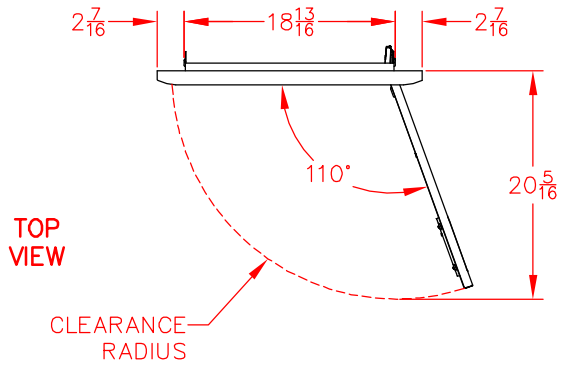

# LDR24R-4 SINGLE ACCESS DOOR, RIGHT, 24"

## PRODUCT DIMENSIONS

## CUTOUT DIMENSIONS