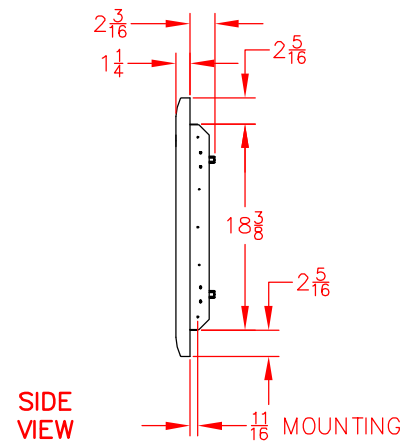

# LDR24R-4 SINGLE ACCESS DOOR, RIGHT, 24"

## PRODUCT DIMENSIONS

## CUTOUT DIMENSIONS