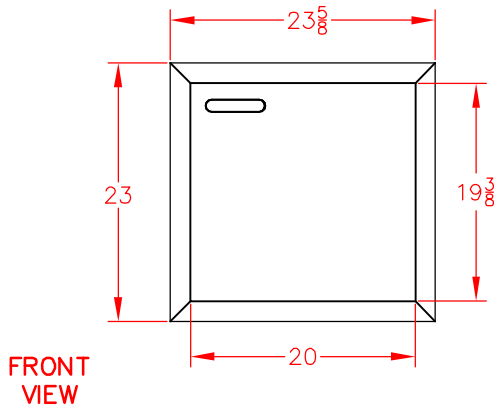

# LDR24R-4 SINGLE ACCESS DOOR, RIGHT, 24"

## PRODUCT DIMENSIONS

## CUTOUT DIMENSIONS