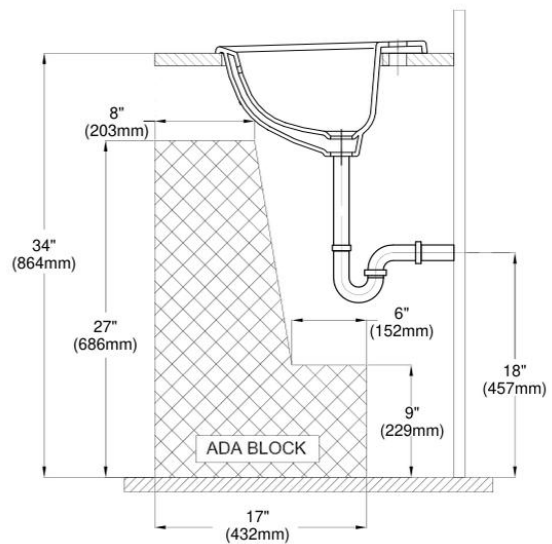

TOTO®

These dimensions and specifications are subject to change without notice