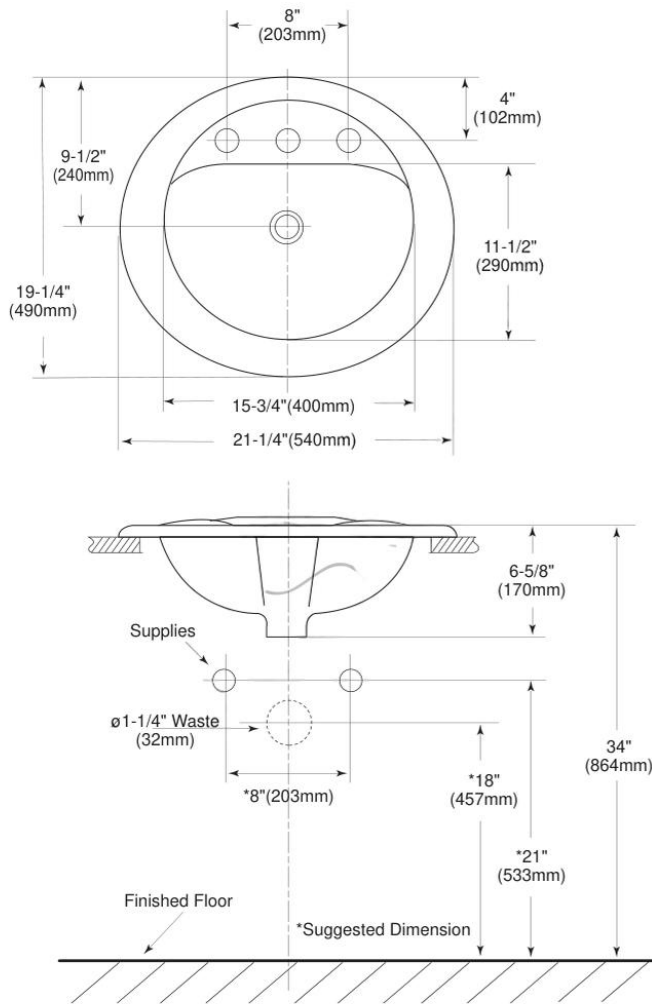

LT521

Prominence® Self-Rimming Lavatory

SPECIFICATIONS

- Waste 1-1/4" O.D.
- Size 21-1/4"W x 19-1/4"D
- Basin 15-3/4"W x 11-1/2"D
- Warranty One Year Limited Warranty
- Material Vitreous china
- Shipping Weight 22 lbs.
- Shipping Dimensions 22-1/2"W x 20-5/8"D x 9-1/2"H

INSTALLATION NOTES

ADA Compliance Check