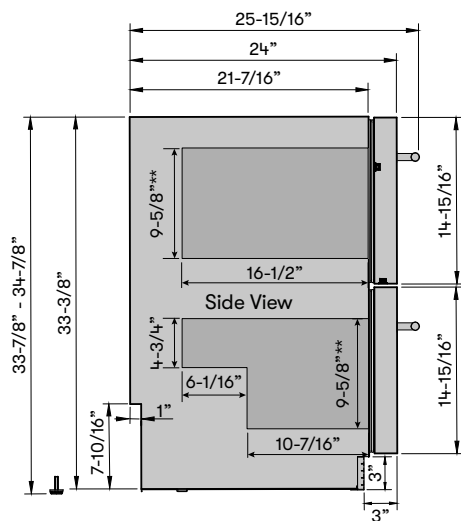

MODEL

Single Zone Refrigerator Drawers	PRRD24C1AS
Size	24"
Dimensions	23-7/8"W x 33-7/8"H x 24"D
Weight	137 lbs.
Installation Type	Compact / Built-in
Refrigerant Type	R600a

FEATURES

Volume	5.4 cu/ft
Temperature Range	33° - 65° F
Sound Level	39 dBA
Exterior Drawer Finish	304-grade Stainless Steel with Contemporary Handles
Interior Drawer Finish	White
Exterior Cabinet Finish	Black
Interior Cabinet Finish	Black
Full-Extension Drawers	Yes
Soft-Close Drawers	Yes
Drawer Organization	Adjustable Bar Dividers + Transparent Drawer Tray
Lighting	3-Color LED Lighting Cloud White, Deep Blue, Amber
Controls	3-Color Electronic Touch
Preset Temperature Modes	Produce, Beverage, Wine
Quick Chill	Yes, for faster cooldown
Door Open Alarm	Yes
Sabbath Mode	Yes
ENERGY STAR® Certified	Yes
PreciseTemp™	Yes
Active Cooling Technology	Yes

AC POWER	115V, 60Hz at Max. 1.5A

OPTIONAL ACCESSORIES

Drawer Pan Kit	DRPAN241S
Pro Handle*	50280012
Silicone Mat, Upper Drawer	54290001
Silicone Mat, Lower Drawer	54290002

WARRANTY	2 years parts, 2 years labor 5 years compressor

*1 handle included, 2 handles required.

** Maximum clearance height inside drawers is 12"