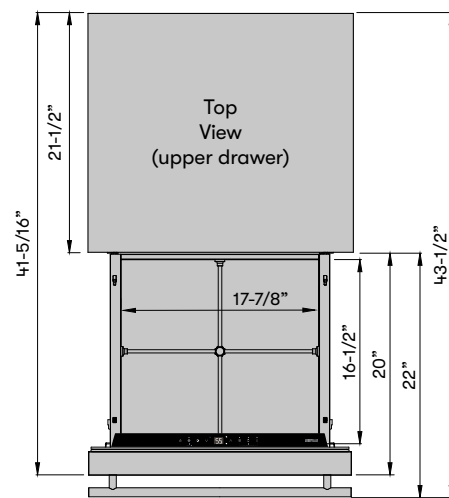

MODEL

Single Zone Refrigerator Drawers	PRRD24C1AS
Size	24"
Dimensions	23-7/8"W x 33-7/8"H x 24"D
Weight	137 lbs.
Installation Type	Compact / Built-in
Refrigerant Type	R600a

FEATURES

Volume	5.4 cu/ft
Temperature Range	33° - 65° F
Sound Level	39 dBA
Exterior Drawer Finish	304-grade Stainless Steel with Contemporary Handles
Interior Drawer Finish	White
Exterior Cabinet Finish	Black
Interior Cabinet Finish	Black
Full-Extension Drawers	Yes
Soft-Close Drawers	Yes
Drawer Organization	Adjustable Bar Dividers + Transparent Drawer Tray
Lighting	3-Color LED Lighting Cloud White, Deep Blue, Amber
Controls	3-Color Electronic Touch
Preset Temperature Modes	Produce, Beverage, Wine
Quick Chill	Yes, for faster cooldown
Door Open Alarm	Yes
Sabbath Mode	Yes
ENERGY STAR® Certified	Yes
PreciseTemp™	Yes
Active Cooling Technology	Yes

AC POWER	115V, 60Hz at Max. 1.5A

OPTIONAL ACCESSORIES

Drawer Pan Kit	DRPAN241S
Pro Handle*	50280012
Silicone Mat, Upper Drawer	54290001
Silicone Mat, Lower Drawer	54290002

WARRANTY	2 years parts, 2 years labor 5 years compressor

*1 handle included, 2 handles required.

** Maximum clearance height inside drawers is 12"