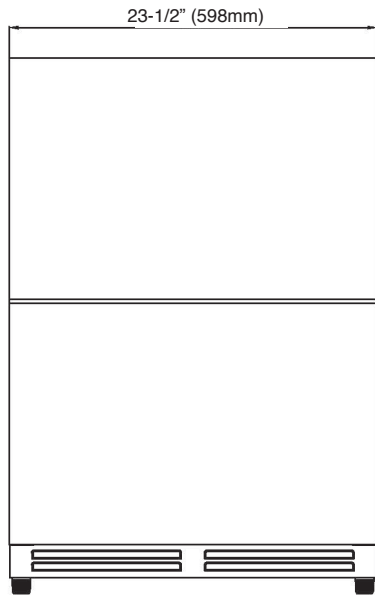

PRODUCT DIMENSIONS

| | |
|---------------------------------|---------------------|
| Depth (Excluding Handles) (in.) | 23-3/8" |
| Depth (Excluding Door) (in.) | 20-9/16" |
| Product Depth Width (in.) | 23-9/16" |
| Product Width Depth (in.) | 25-15/16" |
| Product Height (in.) | 34-1/4" |
| Cutout Dimensions (WxDxH) (in.) | 24" x 24" x 34-5/8" |

Specifications subject to change without notice.

BLACK
 RZ24U-BLK

BLUE
 RZ24U-BLU

BRONZE
 RZ24U-BRZ

ROSE GOLD
 RZ24U-RSG

Cutout Dimensions

Specifications subject to change without notice.

REV052026