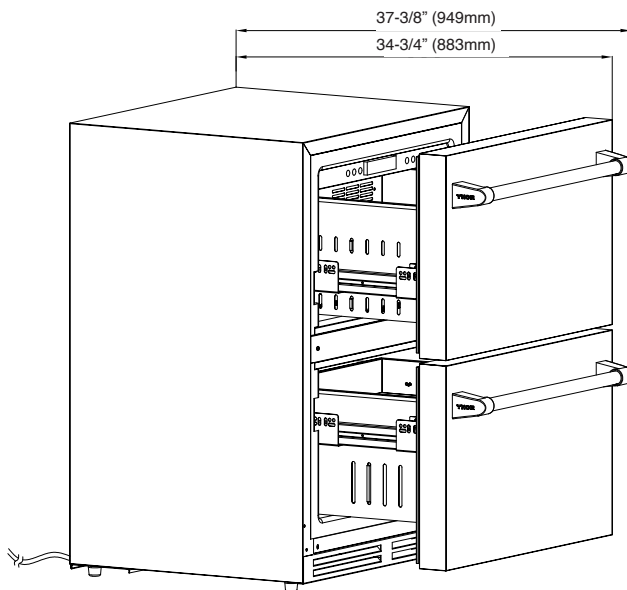

Cutout Dimensions

Specifications subject to change without notice.

REV052026