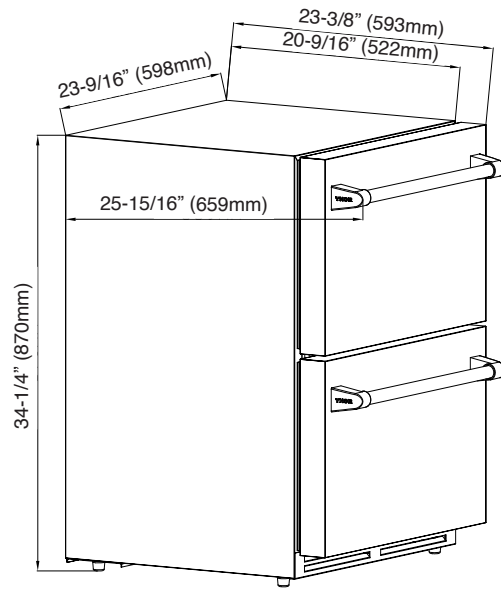

Cutout Dimensions

Specifications subject to change without notice.

REV052026