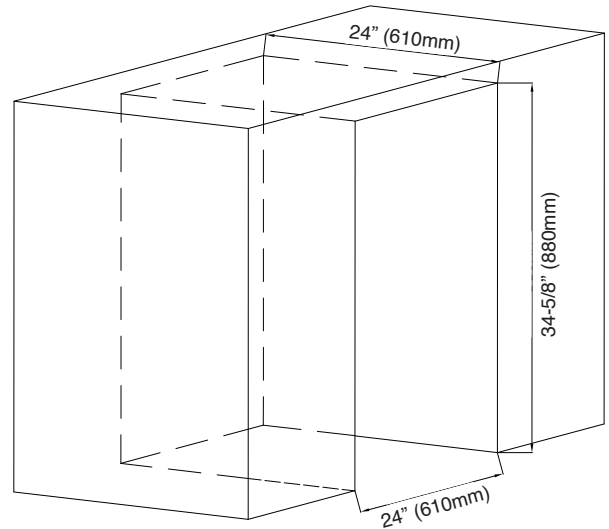

Cutout Dimensions

Specifications subject to change without notice.

REV052026