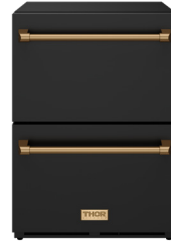

Product: 24 Inch Indoor Outdoor Freezer Drawers in Black
Model Number: RZ24UB

TECHNICAL DETAILS

Appliance Type	Freezer
Color/Finish	Black
Refrigerator Capacity	3.36 cu. ft. (95L)
Voltage (V)	115V/60Hz
Circuit Breaker (Dedicated)	15A
Gross Weight (lbs.)	133 lbs
Net Weight (lbs.)	119 lbs
Number of Drawers	2
Operation Temperature	50-100°F/10-38°C

PRODUCT DIMENSIONS

Depth (Excluding Handles) (in.)	23-3/8"
Depth (Excluding Door) (in.)	20-9/16"
Product Depth Width (in.)	23-9/16"
Product Width Depth (in.)	25-15/16"
Product Height (in.)	34-1/4"
Cutout Dimensions (WxDxH) (in.)	24" x 24" x 34-5/8"

Specifications subject to change without notice.

STAINLESS STEEL
 RZ24UB-SS

BLUE
 RZ24UB-BLU

BRONZE
 RZ24UB-BRZ

ROSE GOLD
 RZ24UB-RSG

Cutout Dimensions

Specifications subject to change without notice.

REV052026