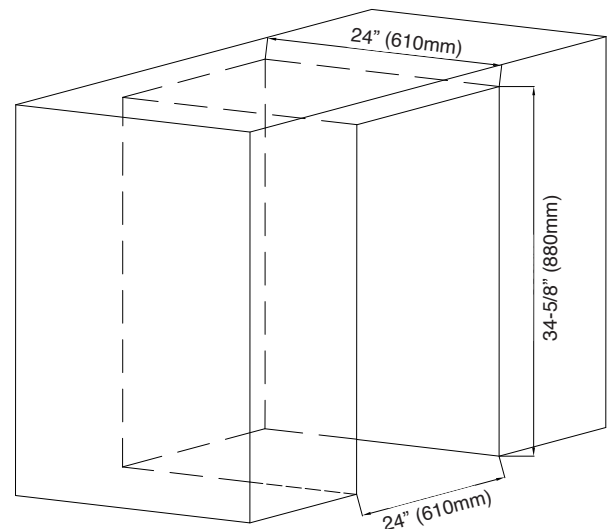

PRODUCT DIMENSIONS

Depth (Excluding Handles) (in.)	23-3/8"
Depth (Excluding Door) (in.)	20-9/16"
Product Depth Width (in.)	23-9/16"
Product Width Depth (in.)	25-15/16"
Product Height (in.)	34-1/4"
Cutout Dimensions (WxDxH) (in.)	24" x 24" x 34-5/8"

Specifications subject to change without notice.

STAINLESS STEEL
 RZ24UB-SS

BLUE
 RZ24UB-BLU

BRONZE
 RZ24UB-BRZ

ROSE GOLD
 RZ24UB-RSG

Cutout Dimensions

Specifications subject to change without notice.

REV052026