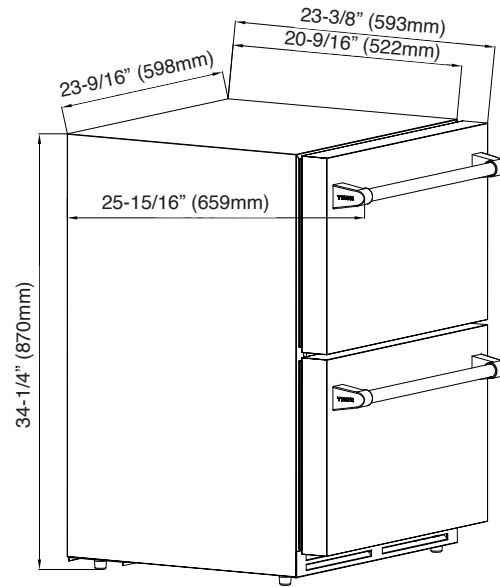

PRODUCT DIMENSIONS

Depth (Excluding Handles) (in.)	23-3/8"
Depth (Excluding Door) (in.)	20-9/16"
Product Depth Width (in.)	23-9/16"
Product Width Depth (in.)	25-15/16"
Product Height (in.)	34-1/4"
Cutout Dimensions (WxDxH) (in.)	24" x 24" x 34-5/8"

Specifications subject to change without notice.

STAINLESS STEEL
 RZ24UB-SS

BLUE
 RZ24UB-BLU

BRONZE
 RZ24UB-BRZ

ROSE GOLD
 RZ24UB-RSG

Cutout Dimensions

Specifications subject to change without notice.

REV052026