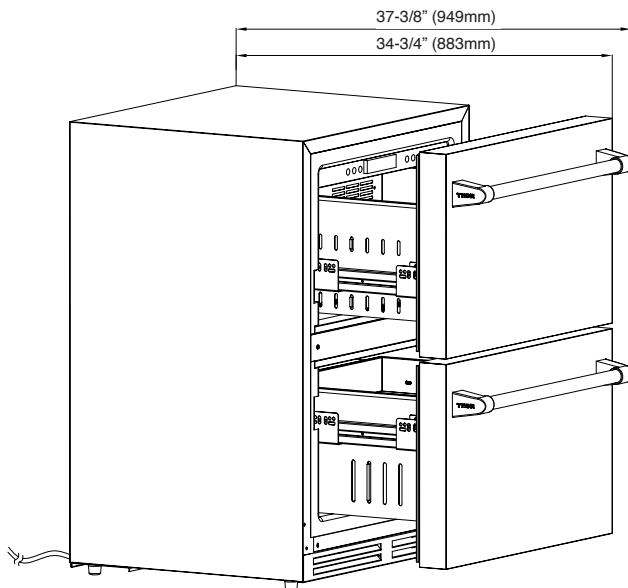

Cutout Dimensions

Specifications subject to change without notice.

REV052026