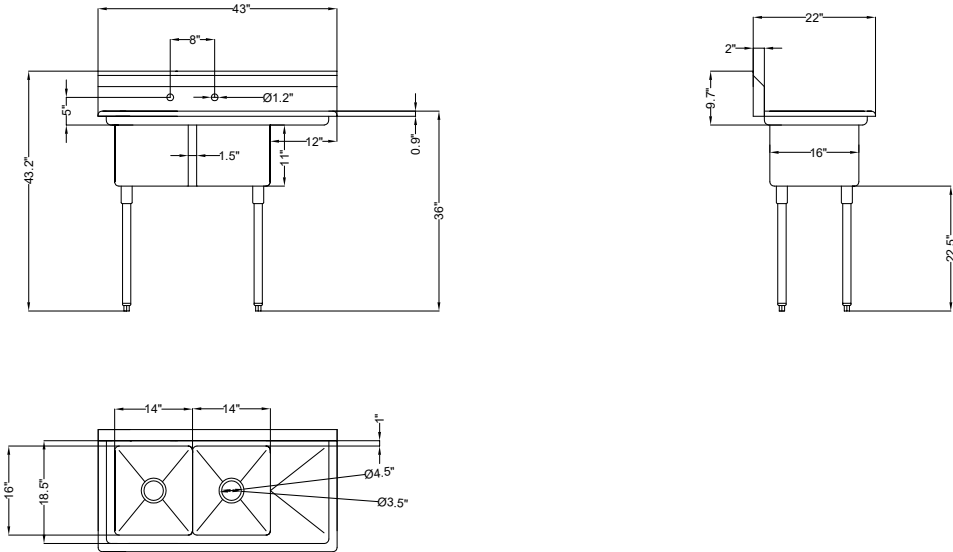

TECHNICAL SPECS

Dimensions

Length	43
Width	22
Height	43.2
Weight (lbs)	42.8
DxWxH of Bowl 1	14x16x11
DxWxH of Bowl 2	14x16x11
Height From Floor to Bottom of Basin	23.5
Height From Floor to Top of Basin	33.5
Legs Height	22.16
Left Drainboard Length	NA
Right Drainboard Length	12
Backsplash Size	9.7

Features & Materials

Exterior Material	Stainless-Steel 304
Color Finish	Stainless-Steel
Drain Included	Yes
Number of Basins	2
Angle of Downward Incline in Basin	2 Degrees
Angle of Downward Incline of Dashboard	6 Degrees
Legs Adjustable	Yes
Gauge of Stainless Steel	18

Certifications

Certifications	NSF

Plan View

706 Eastern Parkway STE 1G, Brooklyn NY 11213
718-576-6342
info@koolmore.com