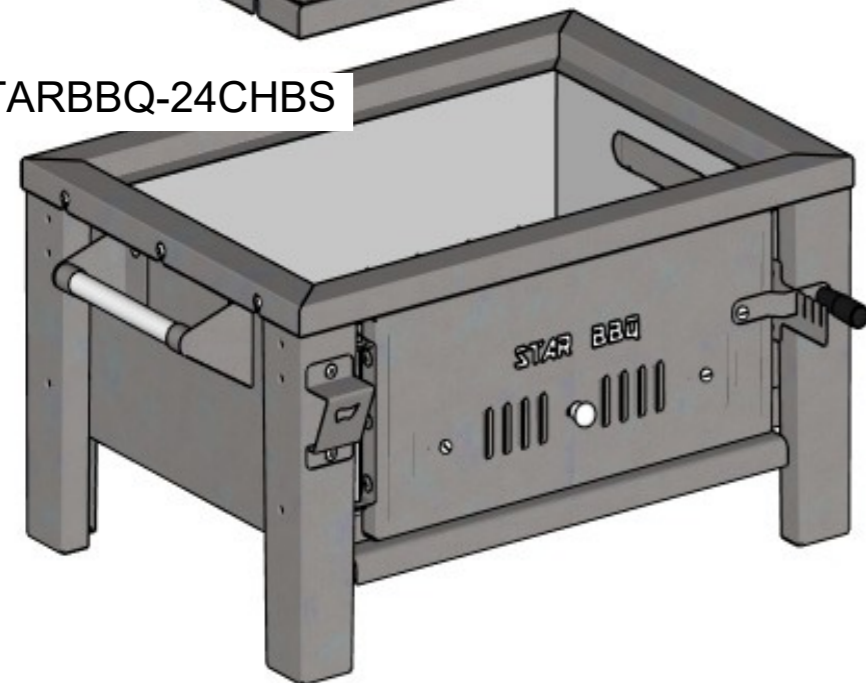

ITEM NO.
STARBBQ-24CHBS-
HDR-EXG

DESCRIPTION
24" Charcoal Griller Base
w/Smoker Hood & the ExGrate
Rim Insert Cooking Grate

PRODUCT DIMENSIONS
24" WIDTH x 17" DEPTH
x 20-1/4" HEIGHT & 25-
1/4" HEIGHT (Chimney)

MATERIAL SPECIFICATIONS
Heat Resistant Powder Coating for main body,
304 Stainless Steel for handles, knobs, hinges,
and interior firebox and burn racks

PACKAGE COMPONENTS

STARBBQ-EXGRATE

STARBBQ-24HDRIM

STARBBQ-24CHBS

PACKAGE DIMENSIONS

PACKAGE FEATURES

1. Adjustable Chimney
2. Analog Temperature Gauge
3. Large 304 Stainless Steel Warming Rack
4. Adjustable Door Latch
5. Adjustable Front Vent
6. Bottle Cap Opener
7. Drip Oil Pan
8. Sturdy Grip Handles