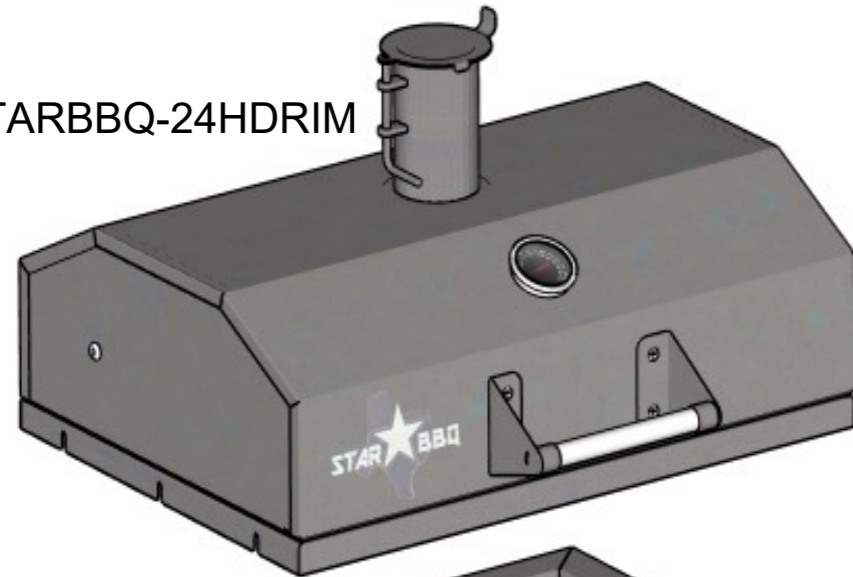

ITEM NO.
STARBBQ-24CHBS-
HDR-EXG

DESCRIPTION
24" Charcoal Griller Base
w/Smoker Hood & the ExGrate
Rim Insert Cooking Grate

PRODUCT DIMENSIONS
24" WIDTH x 17" DEPTH
x 20-1/4" HEIGHT & 25-
1/4" HEIGHT (Chimney)

MATERIAL SPECIFICATIONS
Heat Resistant Powder Coating for main body,
304 Stainless Steel for handles, knobs, hinges,
and interior firebox and burn racks

PACKAGE COMPONENTS

STARBBQ-EXGRATE

STARBBQ-24HDRIM

STARBBQ-24CHBS

PACKAGE DIMENSIONS

PACKAGE FEATURES

1. Adjustable Chimney
2. Analog Temperature Gauge
3. Large 304 Stainless Steel Warming Rack
4. Adjustable Door Latch
5. Adjustable Front Vent
6. Bottle Cap Opener
7. Drip Oil Pan
8. Sturdy Grip Handles