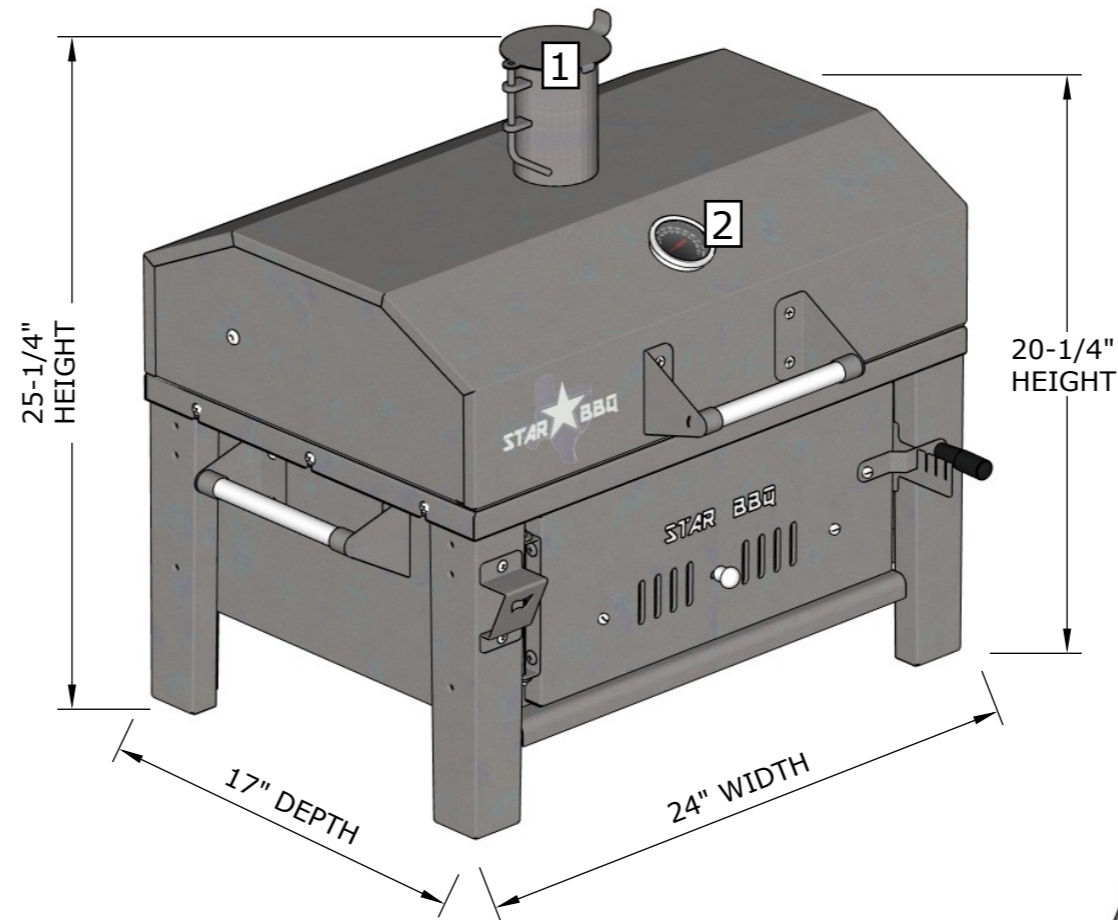

ITEM NO.
STARBBQ-24CHBS-
HDR-EXG

DESCRIPTION
24" Charcoal Griller Base
w/Smoker Hood & the ExGrate
Rim Insert Cooking Grate

PRODUCT DIMENSIONS
24" WIDTH x 17" DEPTH
x 20-1/4" HEIGHT & 25-
1/4" HEIGHT (Chimney)

MATERIAL SPECIFICATIONS
Heat Resistant Powder Coating for main body,
304 Stainless Steel for handles, knobs, hinges,
and interior firebox and burn racks

PACKAGE COMPONENTS

STARBBQ-EXGRATE

STARBBQ-24HDRIM

STARBBQ-24CHBS

PACKAGE DIMENSIONS

PACKAGE FEATURES

1. Adjustable Chimney
2. Analog Temperature Gauge
3. Large 304 Stainless Steel Warming Rack
4. Adjustable Door Latch
5. Adjustable Front Vent
6. Bottle Cap Opener
7. Drip Oil Pan
8. Sturdy Grip Handles