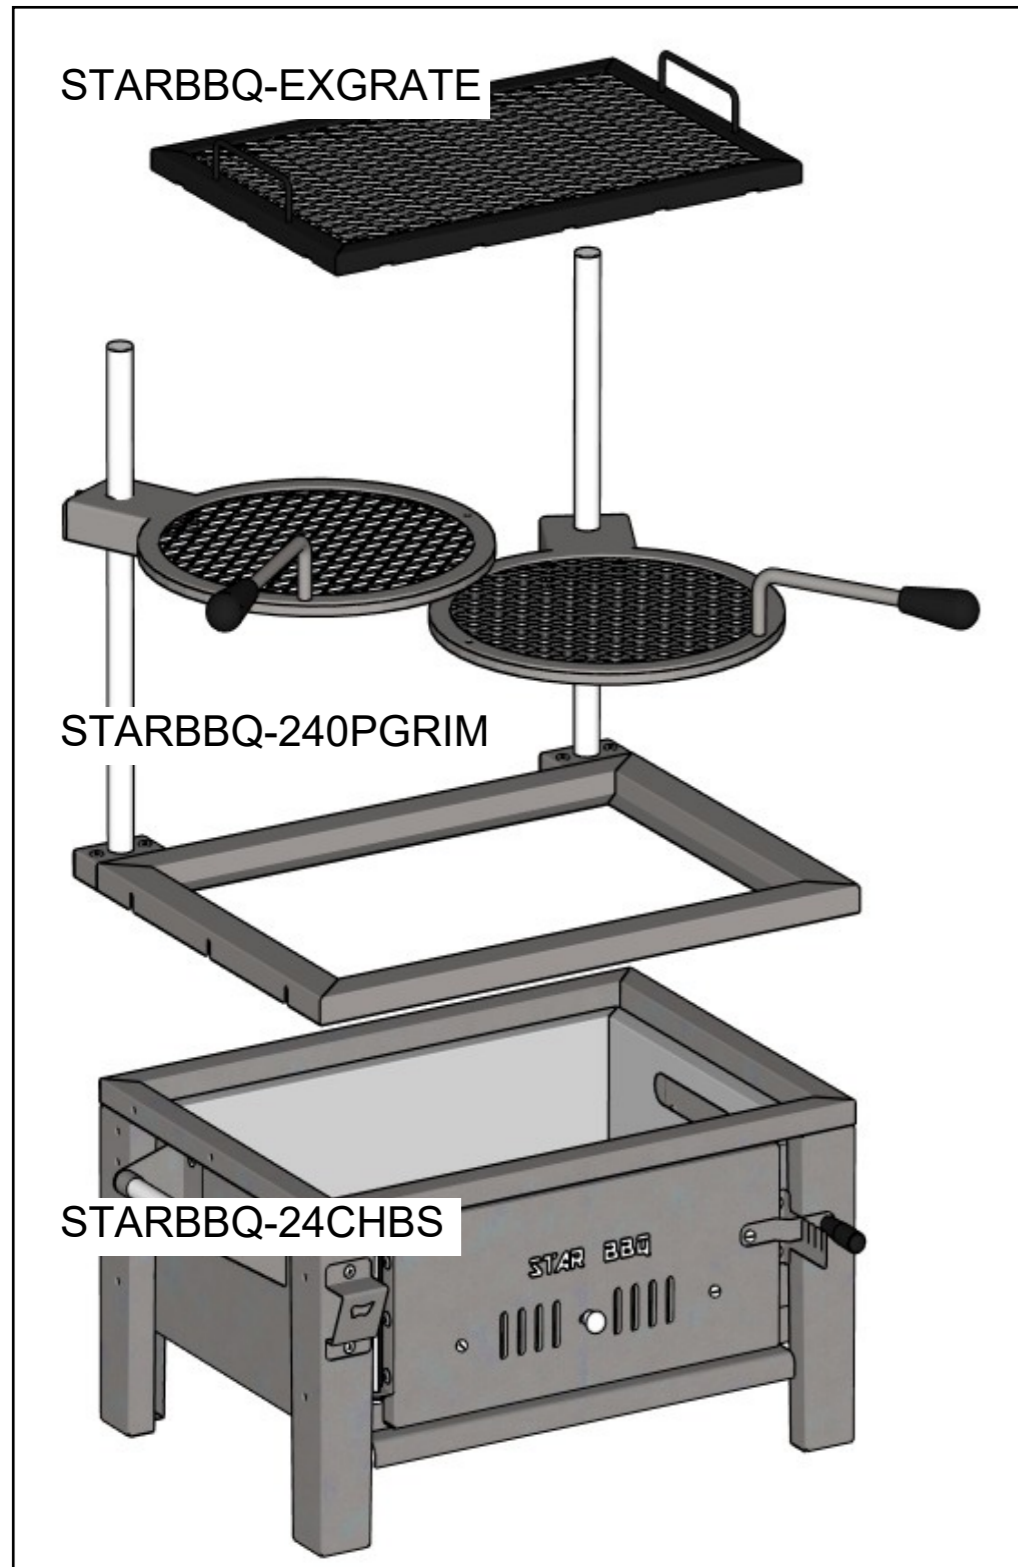

ITEM NO.
STARBBQ-24CHBS-
PMR-EXG

DESCRIPTION
24" Charcoal Griller Base w/Post-
Mount Griller Rim & ExGrate
Cooking Grate

PRODUCT DIMENSIONS
24" WIDTH x 17" D x
30" HEIGHT & 13-3/4"
SWIVEL GRILL RACK

MATERIAL SPECIFICATIONS
Heat Resistant Powder Coating for main body,
304 Stainless Steel for handles, knobs, hinges,
and interior firebox and burn racks

PACKAGE COMPONENTS

PACKAGE DIMENSIONS

PACKAGE FEATURES

1. Swivel Rack Grips
2. (2) Swivel Grill Racks
3. (2) Adjustable Racks
4. Exgrate Cooking Grid
5. Adjustable Door Latch
6. Adjustable Air Vents
7. Drip Oil Pan
8. Bottle Cap Opener
9. Sturdy Grip Handles