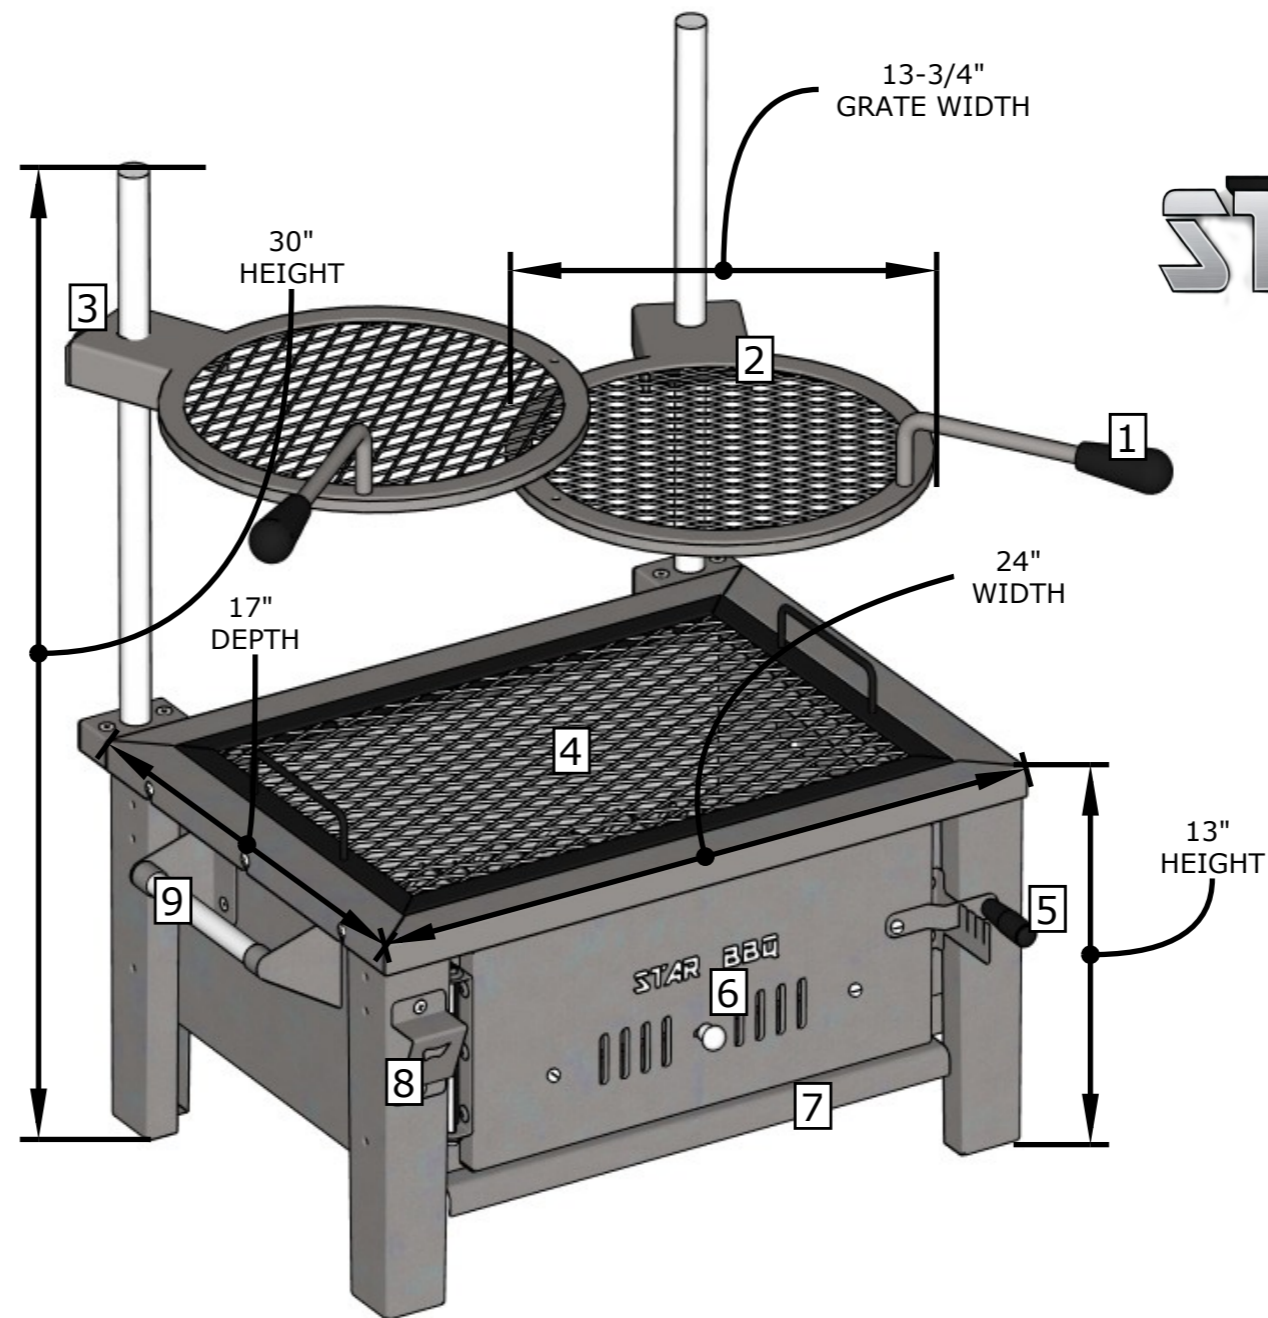

ITEM NO.
STARBBQ-24CHBS-
PMR-EXG

DESCRIPTION
24" Charcoal Griller Base w/Post-
Mount Griller Rim & ExGrate
Cooking Grate

PRODUCT DIMENSIONS
24" WIDTH x 17" D x
30" HEIGHT & 13-3/4"
SWIVEL GRILL RACK

MATERIAL SPECIFICATIONS
Heat Resistant Powder Coating for main body,
304 Stainless Steel for handles, knobs, hinges,
and interior firebox and burn racks

PACKAGE COMPONENTS

PACKAGE DIMENSIONS

PACKAGE FEATURES

1. Swivel Rack Grips
2. (2) Swivel Grill Racks
3. (2) Adjustable Racks
4. Exgrate Cooking Grid
5. Adjustable Door Latch
6. Adjustable Air Vents
7. Drip Oil Pan
8. Bottle Cap Opener
9. Sturdy Grip Handles