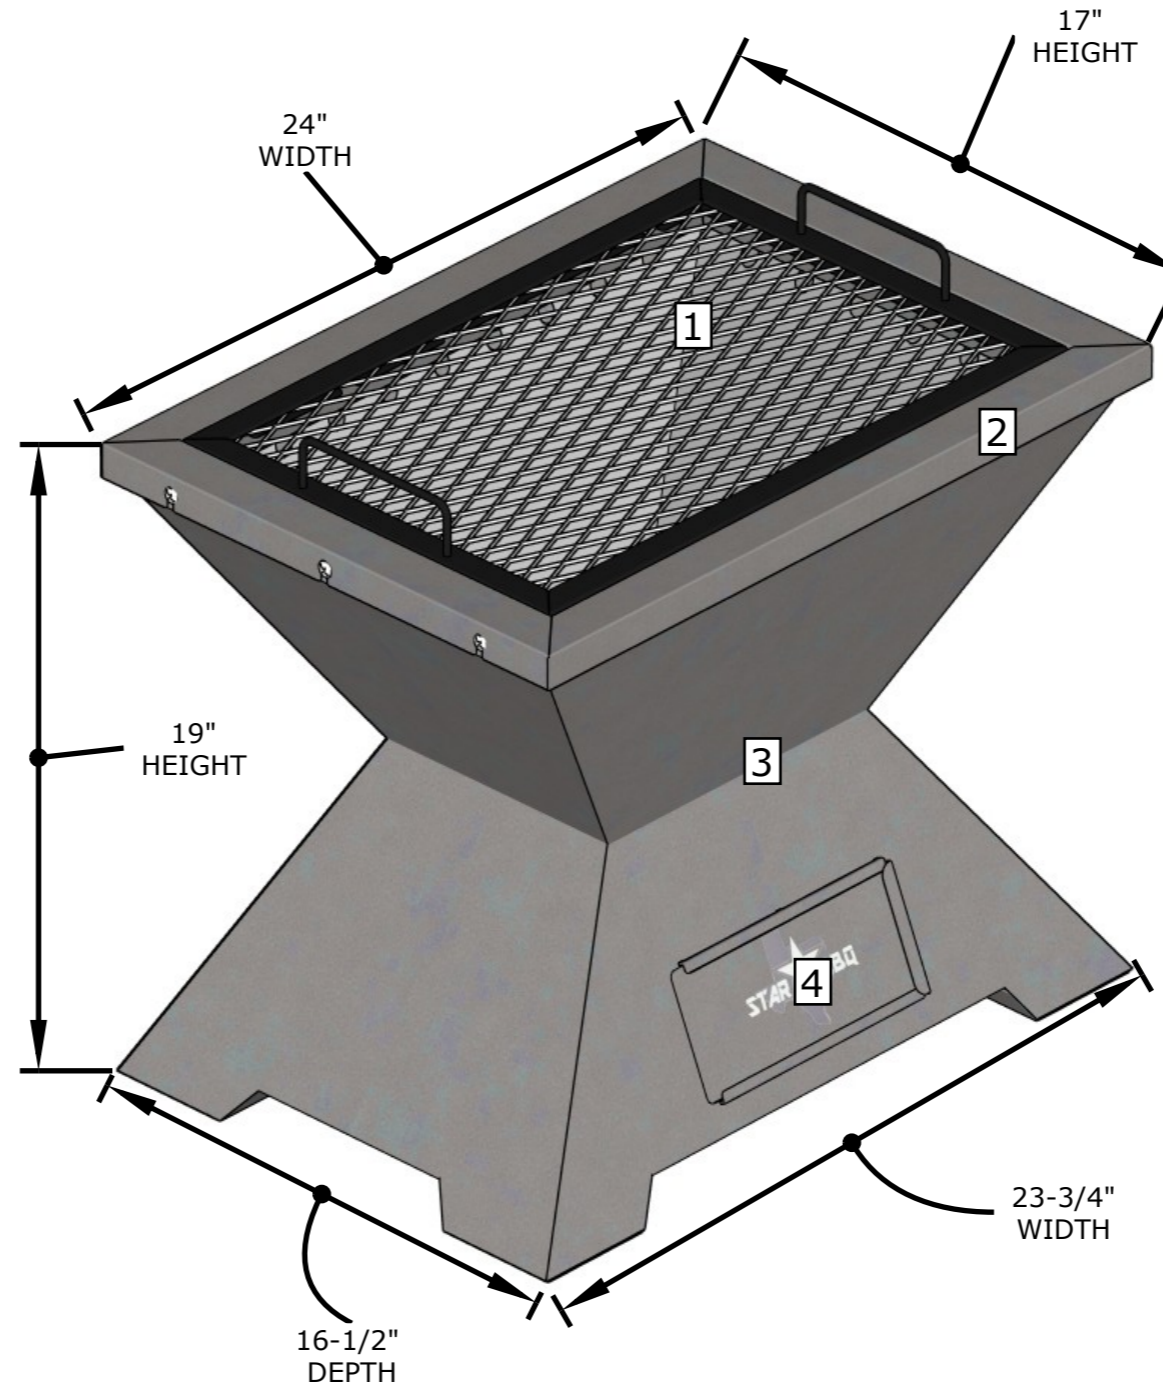

ITEM NO.
STARBBQ-24FPBS-
BSR-EXG

DESCRIPTION
24" Smokeless Fire-Pit Base
w/Base Rim & the ExGrate Rim
Insert Cooking Grate

PRODUCT DIMENSIONS
24" WIDTH x 17" D x
19" HEIGHT

MATERIAL SPECIFICATIONS
Heat Resistant Powder Coating for main body,
304 Stainless Steel Burn Fire Box & Ash Tray

PACKAGE COMPONENTS

PACKAGE DIMENSIONS

PACKAGE FEATURES

1. ExGrate Cooking Insert
2. Base Rim Frame
3. Fire Pit Base
4. Ash Pan Access