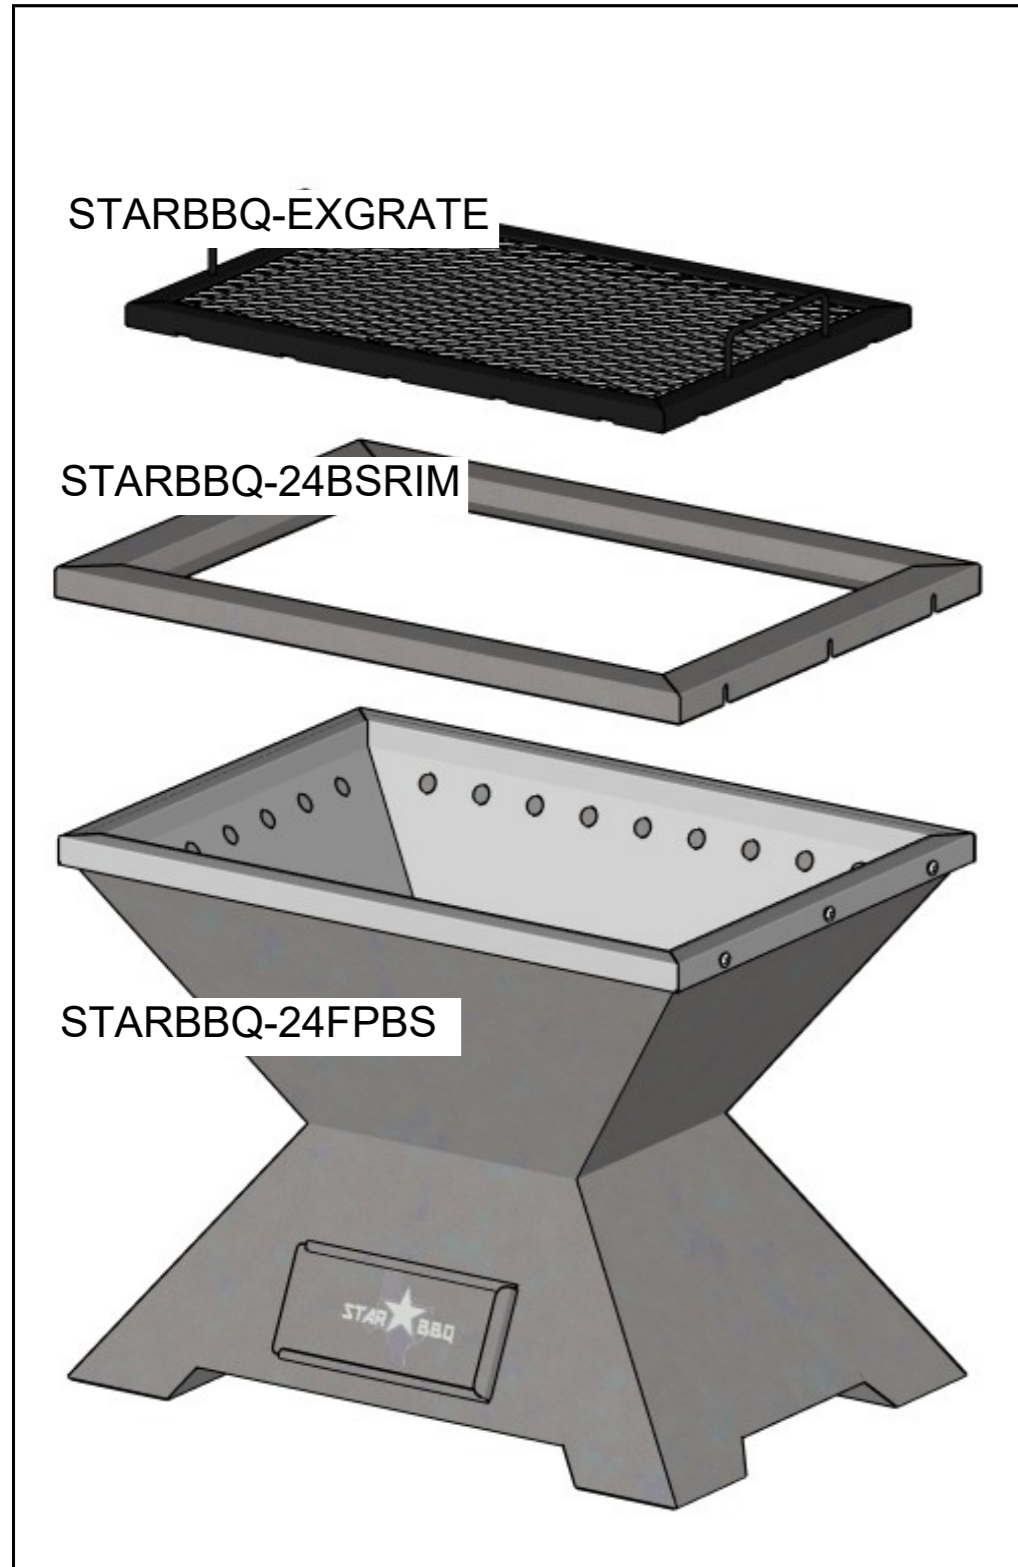

ITEM NO.
STARBBQ-24FPBS-
BSR-EXG

DESCRIPTION
24" Smokeless Fire-Pit Base
w/Base Rim & the ExGrate Rim
Insert Cooking Grate

PRODUCT DIMENSIONS
24" WIDTH x 17" D x
19" HEIGHT

MATERIAL SPECIFICATIONS
Heat Resistant Powder Coating for main body,
304 Stainless Steel Burn Fire Box & Ash Tray

PACKAGE COMPONENTS

PACKAGE DIMENSIONS

PACKAGE FEATURES

1. ExGrate Cooking Insert
2. Base Rim Frame
3. Fire Pit Base
4. Ash Pan Access