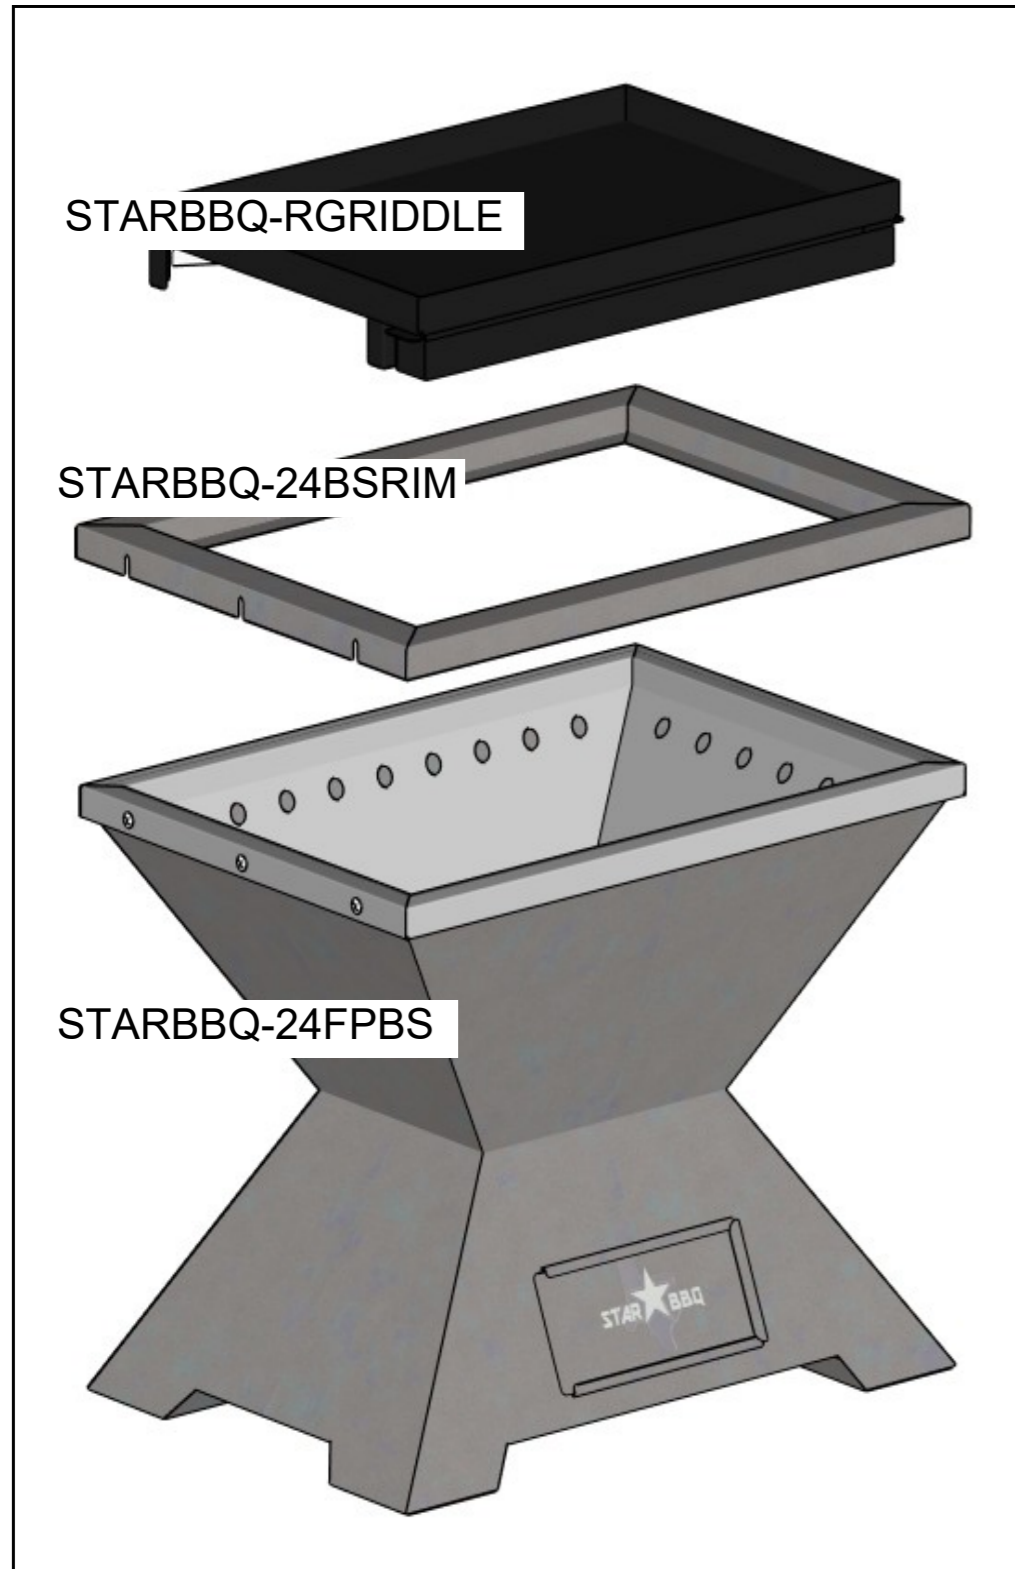

**ITEM NO.**  
STARBBQ-24FPBS-  
BSR-RGR

**DESCRIPTION**  
24" Smokeless Fire-Pit Base  
w/Base Rim & the Raised Solid  
Steel Griddle

**PRODUCT DIMENSIONS**  
24" WIDTH x 17" D x  
19" HEIGHT

**MATERIAL SPECIFICATIONS**  
Heat Resistant Powder Coating for main body,  
304 Stainless Steel Burn Fire Box & Ash Tray

### PACKAGE COMPONENTS

### PACKAGE DIMENSIONS

### PACKAGE FEATURES

1. Raised Griddle
2. Base Rim Frame
3. Fire Pit Base
4. Ash Pan Access