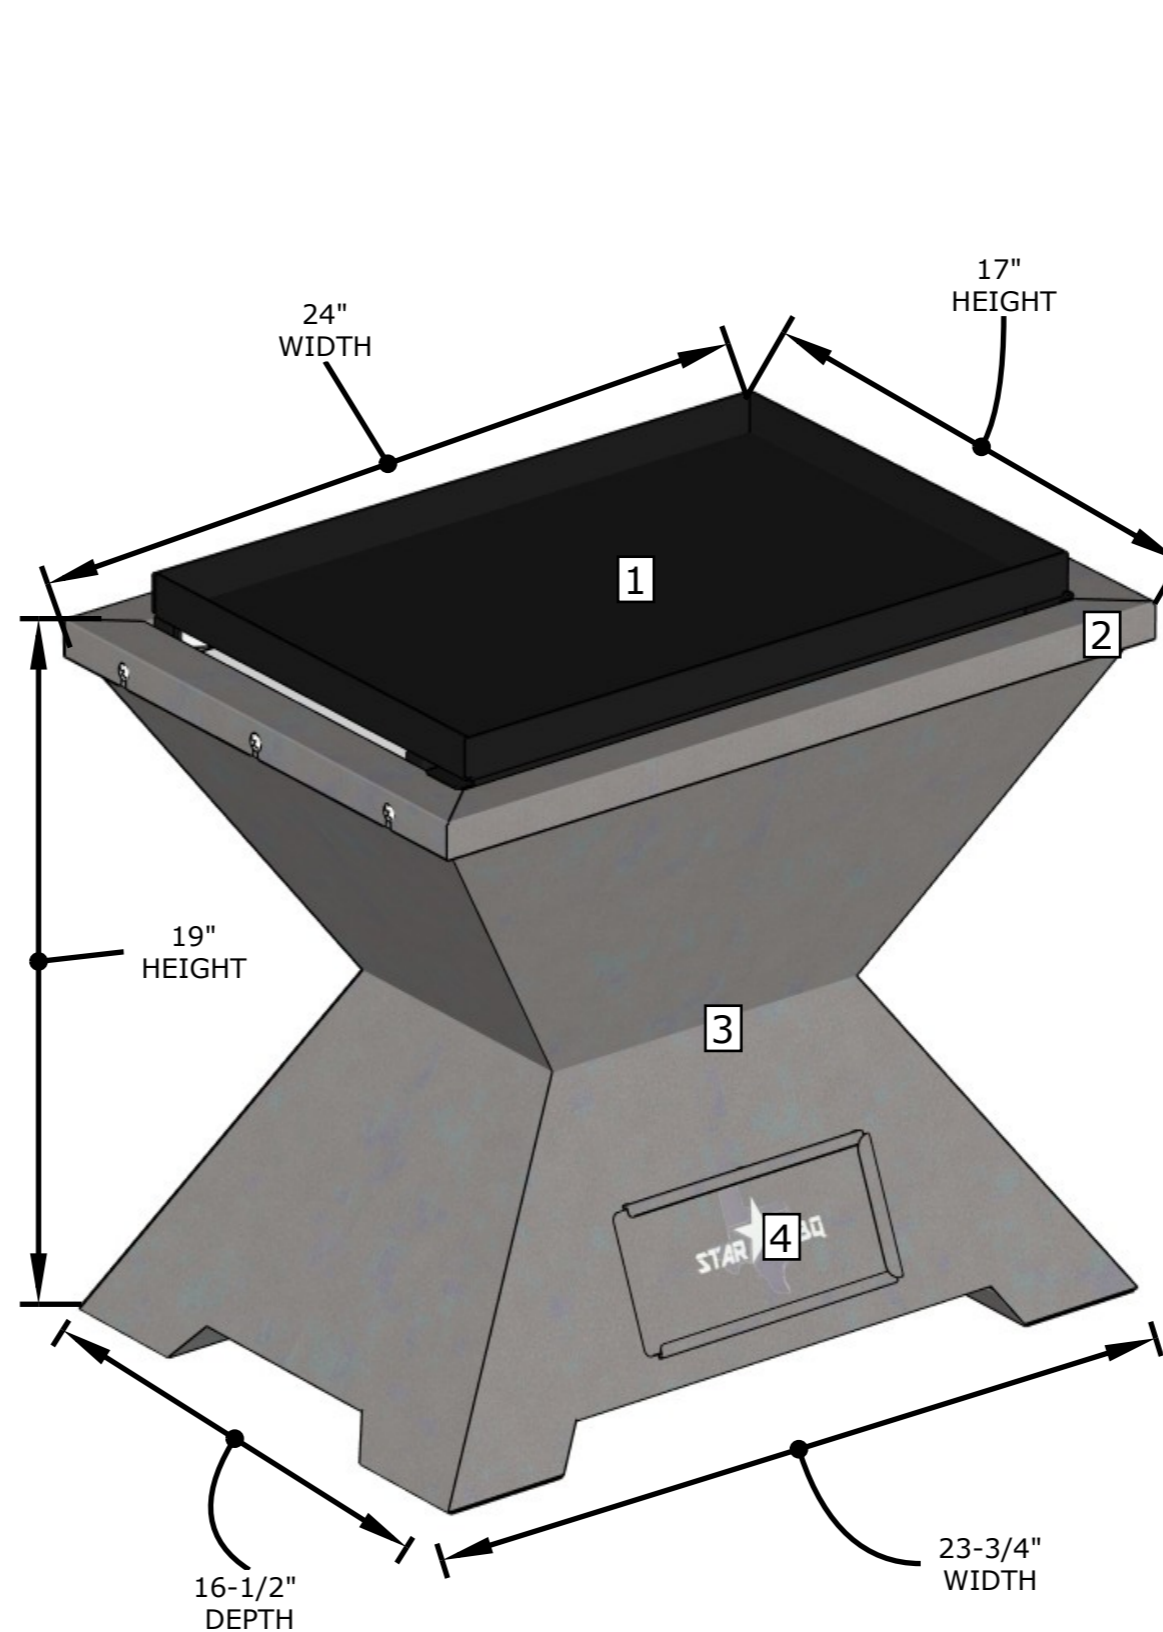

**ITEM NO.**  
STARBBQ-24FPBS-  
BSR-RGR

**DESCRIPTION**  
24" Smokeless Fire-Pit Base  
w/Base Rim & the Raised Solid  
Steel Griddle

**PRODUCT DIMENSIONS**  
24" WIDTH x 17" D x  
19" HEIGHT

**MATERIAL SPECIFICATIONS**  
Heat Resistant Powder Coating for main body,  
304 Stainless Steel Burn Fire Box & Ash Tray

### PACKAGE COMPONENTS

### PACKAGE DIMENSIONS

### PACKAGE FEATURES

1. Raised Griddle
2. Base Rim Frame
3. Fire Pit Base
4. Ash Pan Access