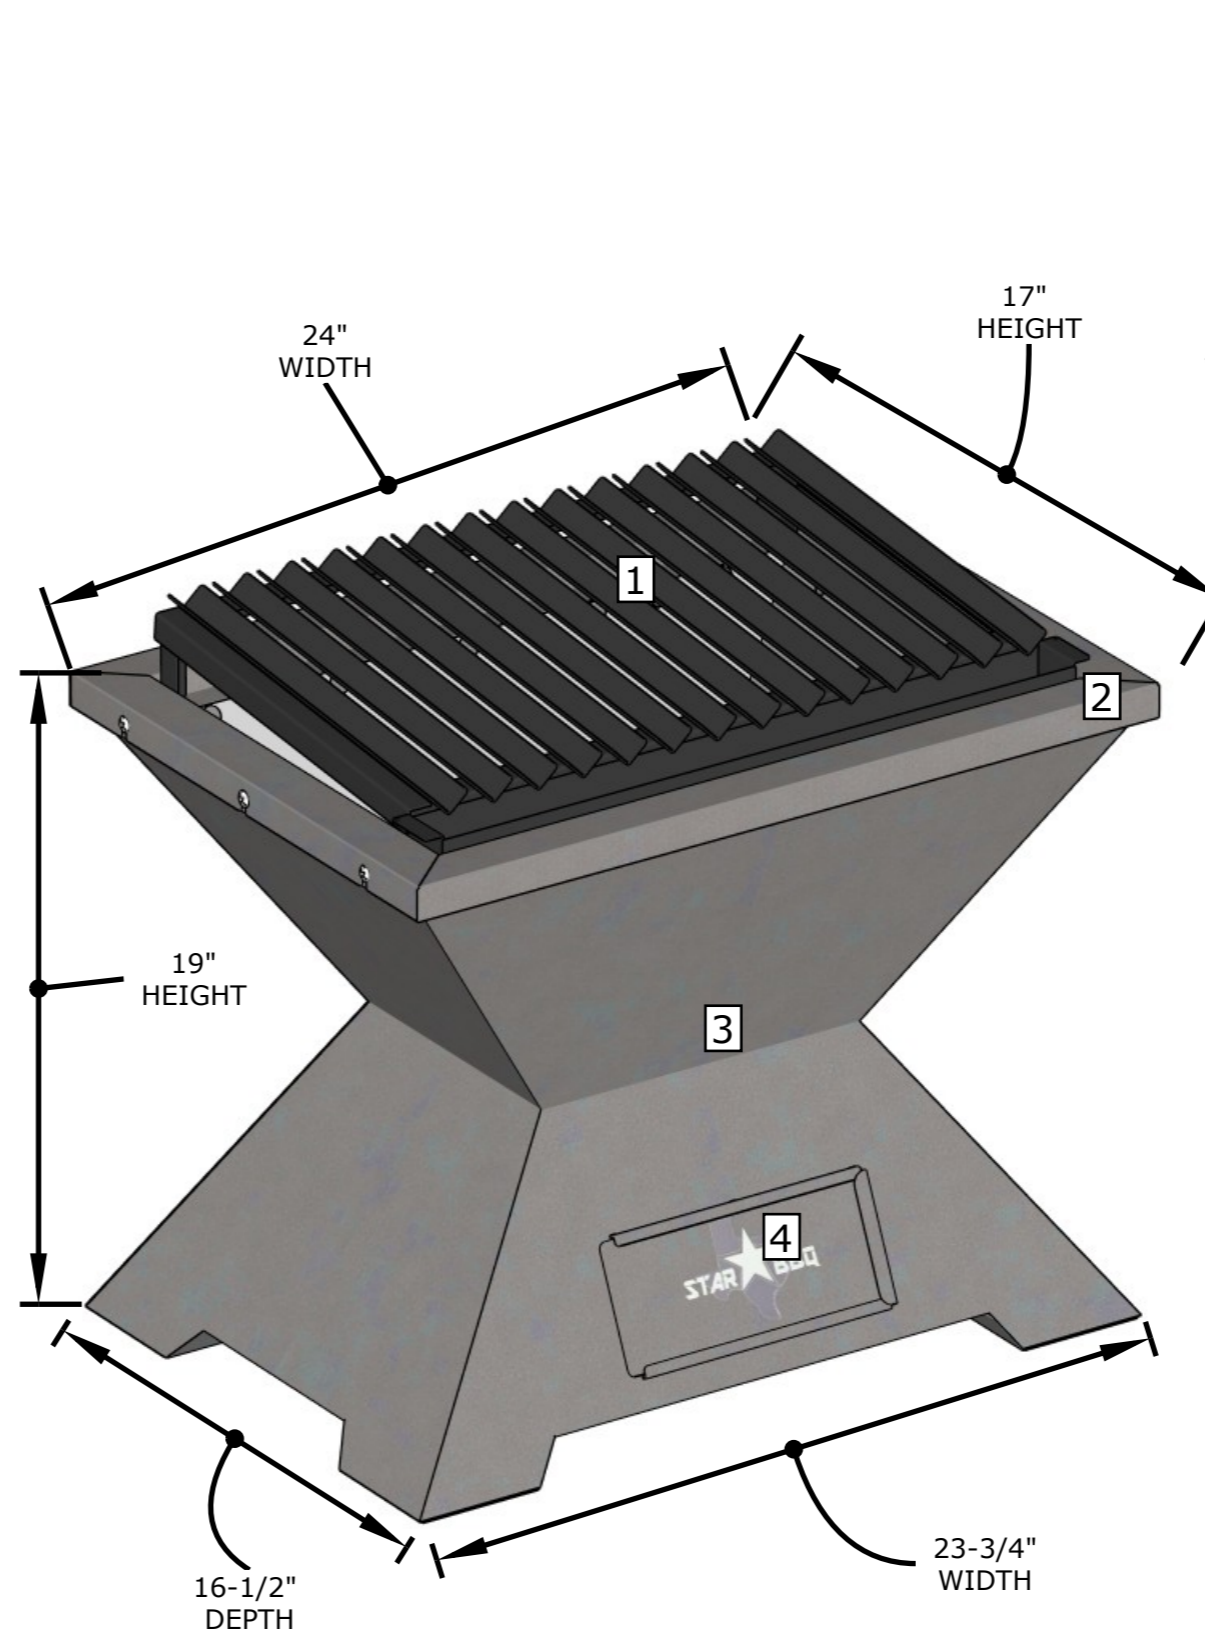

ITEM NO.
STARBBQ-24FPBS-
BSR-EXG

DESCRIPTION
24" Smokeless Fire-Pit Base
w/Base Rim & the Raised Searing
Grid

PRODUCT DIMENSIONS
24" WIDTH x 17" D x
19" HEIGHT

MATERIAL SPECIFICATIONS
Heat Resistant Powder Coating for main body,
304 Stainless Steel Burn Fire Box & Ash Tray

PACKAGE COMPONENTS

PACKAGE DIMENSIONS

PACKAGE FEATURES

- 1. Raised Searing Grate
- 2. Base Rim Frame
- 3. Fire Pit Base
- 4. Ash Pan Access