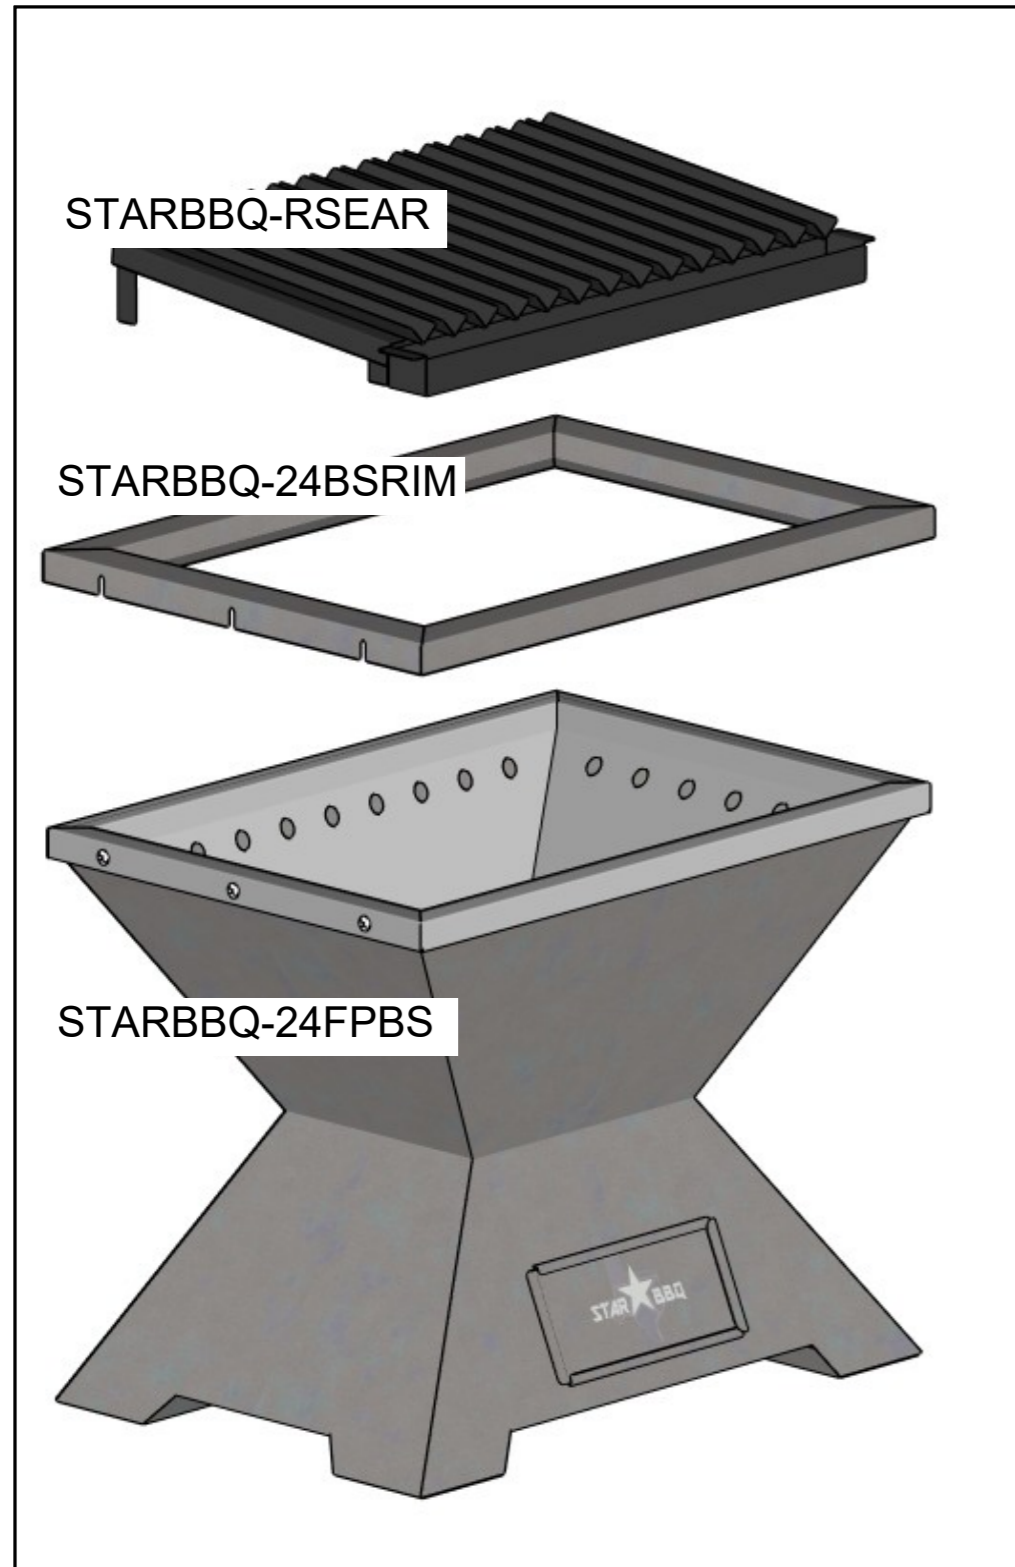

ITEM NO.
STARBBQ-24FPBS-
BSR-EXG

DESCRIPTION
24" Smokeless Fire-Pit Base
w/Base Rim & the Raised Searing
Grid

PRODUCT DIMENSIONS
24" WIDTH x 17" D x
19" HEIGHT

MATERIAL SPECIFICATIONS
Heat Resistant Powder Coating for main body,
304 Stainless Steel Burn Fire Box & Ash Tray

PACKAGE COMPONENTS

PACKAGE DIMENSIONS

PACKAGE FEATURES

- 1. Raised Searing Grate
- 2. Base Rim Frame
- 3. Fire Pit Base
- 4. Ash Pan Access