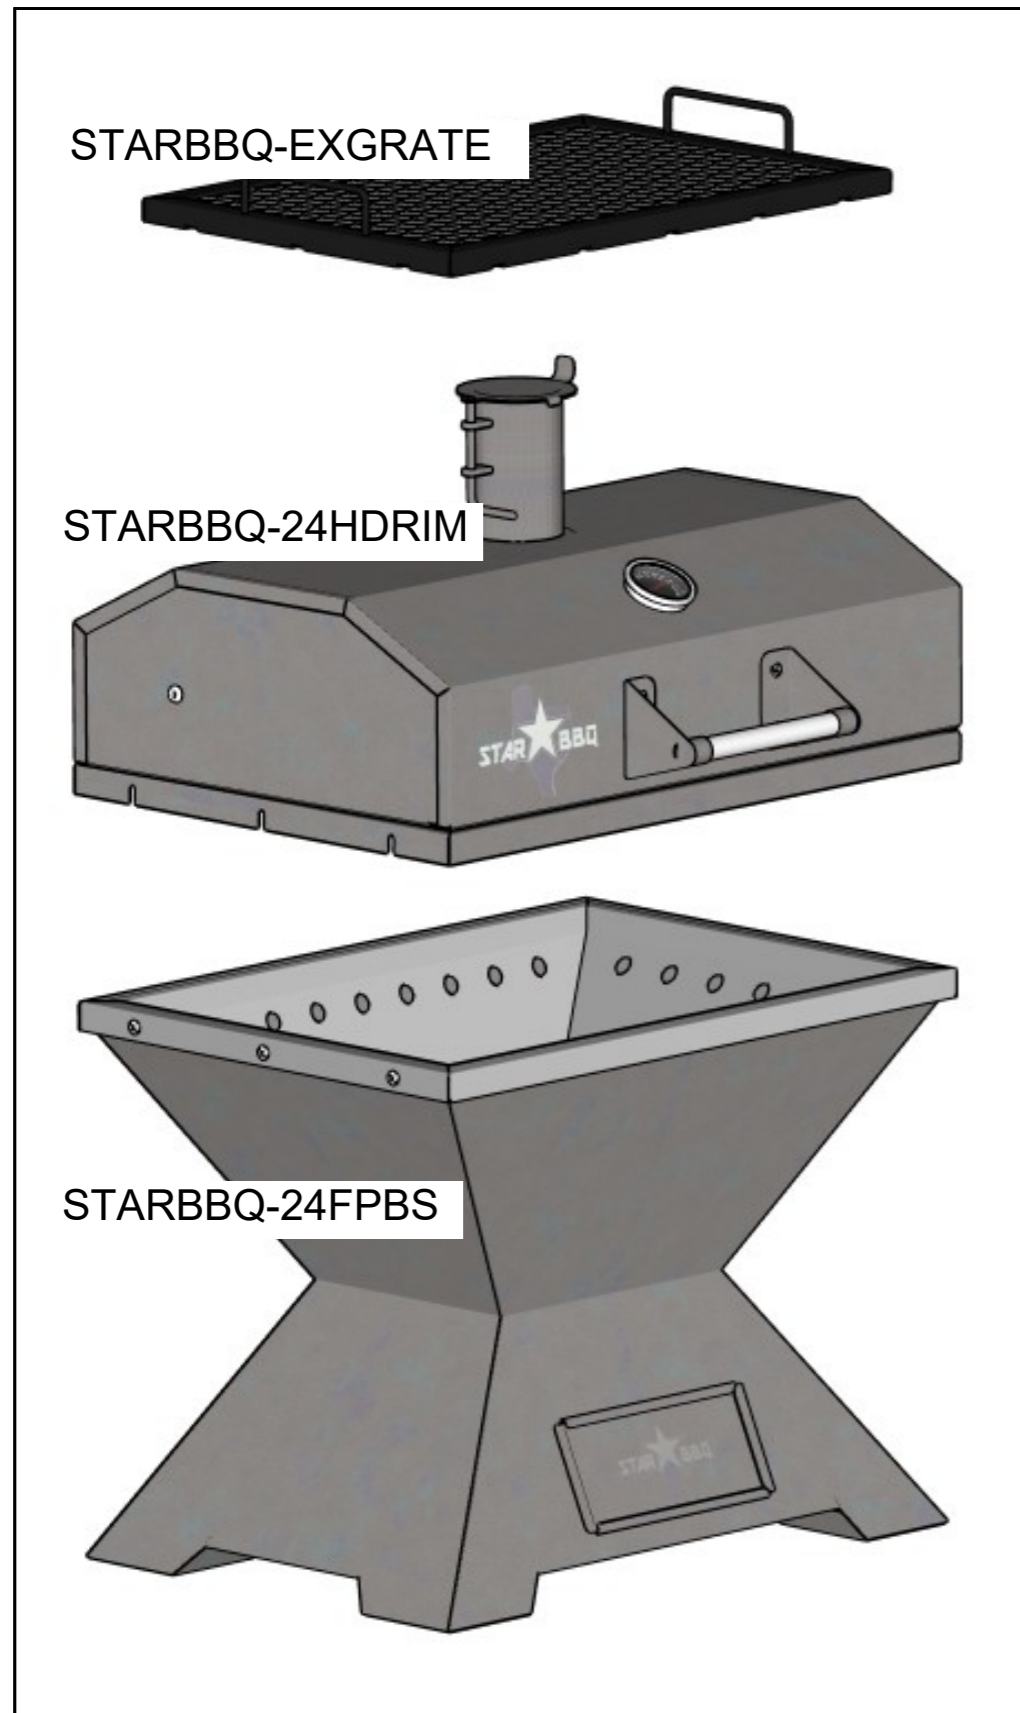

**ITEM NO.**  
STARBBQ-24FPBS-  
HDR-EXG

**DESCRIPTION**  
24" Smokeless Fire-Pit Base  
w/Smoker Hood & the ExGrate  
Rim Insert Cooking Grate

**PRODUCT DIMENSIONS**  
24" WIDTH x 17" D x  
19" HEIGHT

**MATERIAL SPECIFICATIONS**  
Heat Resistant Powder Coating for main body,  
304 Stainless Steel Burn Fire Box & Ash Tray

### PACKAGE COMPONENTS

### PACKAGE DIMENSIONS

### PACKAGE FEATURES

1. Hood Rim
2. Smoke Chimney
3. Warming Rack
4. ExGrate Cooking Grid
5. Fire Pit Base
6. Ash Tray Access