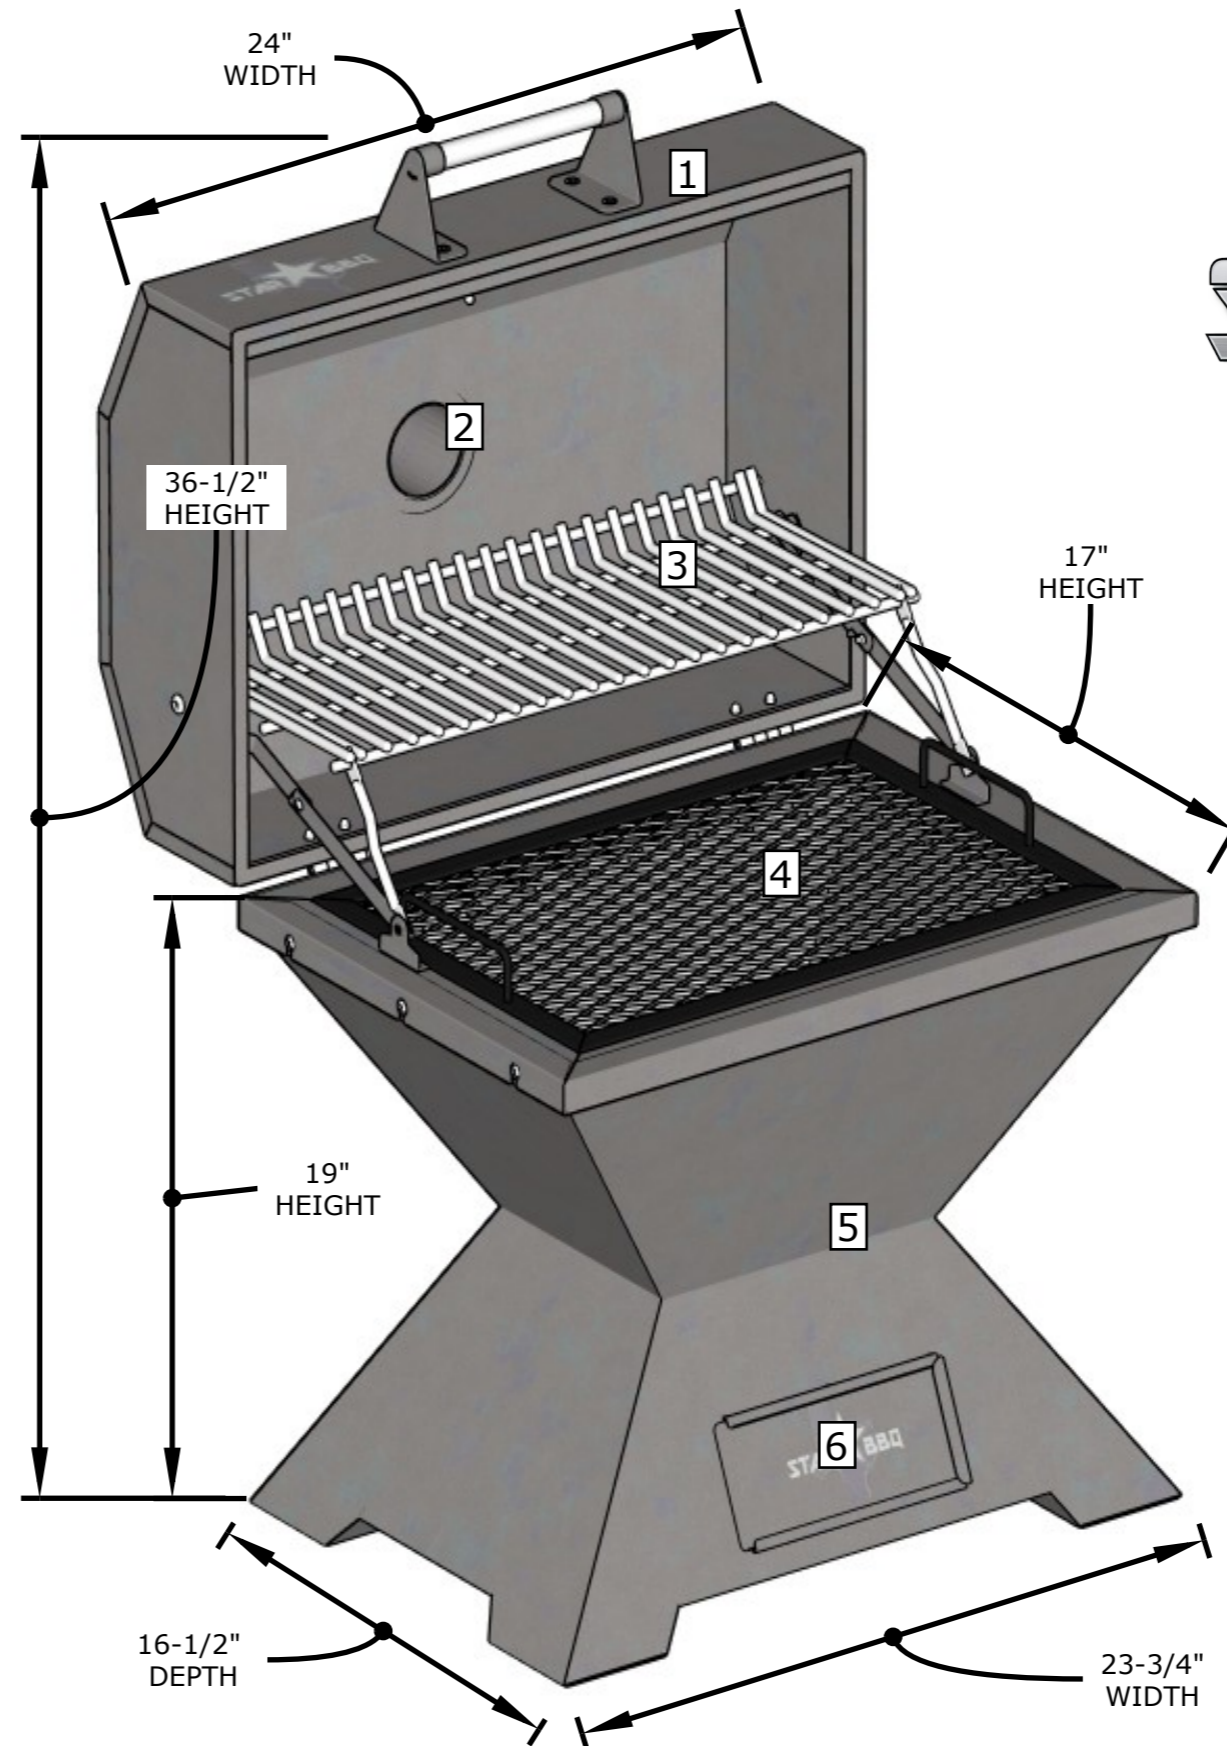

**ITEM NO.**  
STARBBQ-24FPBS-  
HDR-EXG

**DESCRIPTION**  
24" Smokeless Fire-Pit Base  
w/Smoker Hood & the ExGrate  
Rim Insert Cooking Grate

**PRODUCT DIMENSIONS**  
24" WIDTH x 17" D x  
19" HEIGHT

**MATERIAL SPECIFICATIONS**  
Heat Resistant Powder Coating for main body,  
304 Stainless Steel Burn Fire Box & Ash Tray

### PACKAGE COMPONENTS

### PACKAGE DIMENSIONS

### PACKAGE FEATURES

1. Hood Rim
2. Smoke Chimney
3. Warming Rack
4. ExGrate Cooking Grid
5. Fire Pit Base
6. Ash Tray Access