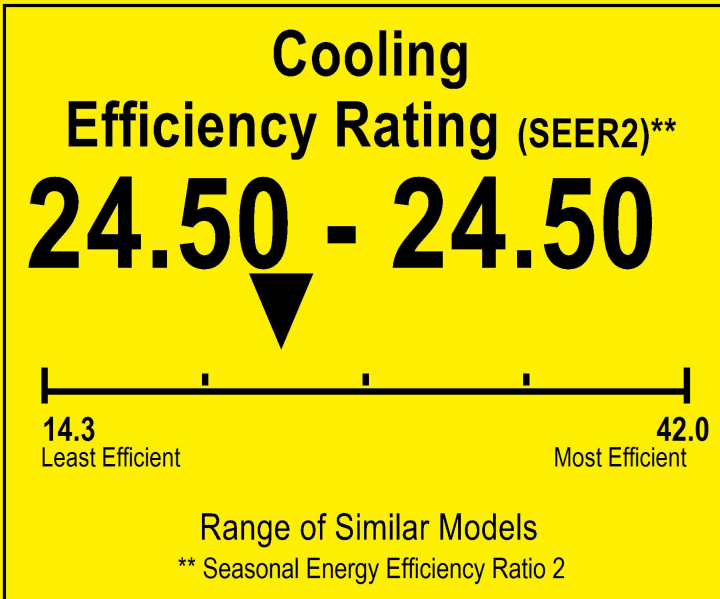

U.S. Government

Federal law prohibits removal of this label before consumer purchase.

ENERGYGUIDE

Heat Pump
Cooling and Heating
Split System

TOSOT
Model SU-AORAKI12-115/O

▼ This system's efficiency ratings depend on the coil your contractor installs with this unit. The heating efficiency rating varies slightly in different geographic regions. Ask your contractor for details.