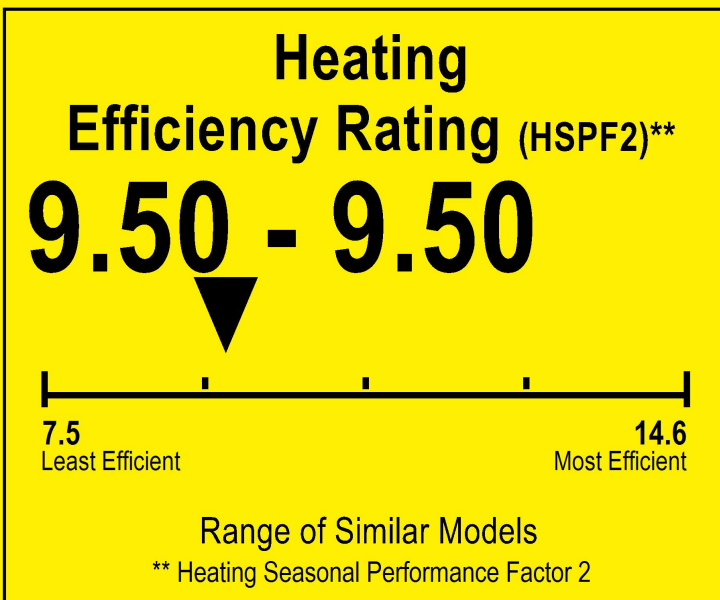

U.S. Government

Federal law prohibits removal of this label before consumer purchase.

ENERGYGUIDE

Heat Pump
Cooling and Heating
Split System

TOSOT
Model SU-AORAKI12-115/O

▼ This system's efficiency ratings depend on the coil your contractor installs with this unit. The heating efficiency rating varies slightly in different geographic regions. Ask your contractor for details.