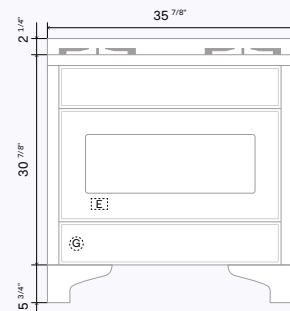

Majestic

Mod. /mm	A	B
UM30	3 7/8	3 3/8
UM36	7 1/2	6
UMD40	5 7/8	4 3/8
UM48	5 7/8	4
UM60	7 3/4	5 7/8

Rear view
- UM30

Rear view

Side view

Side view UM30

UM30

UM36