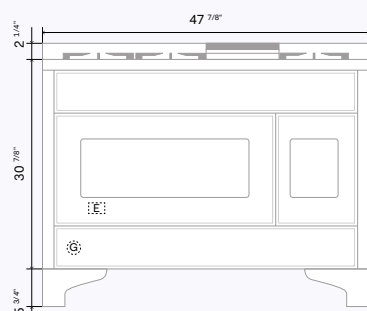

Majestic

Mod. /mm	A	B
UM30	3 7/8	3 3/8
UM36	7 1/2	6
UMD40	5 7/8	4 3/8
UM48	5 7/8	4
UM60	7 3/4	5 7/8

Rear view

UM48