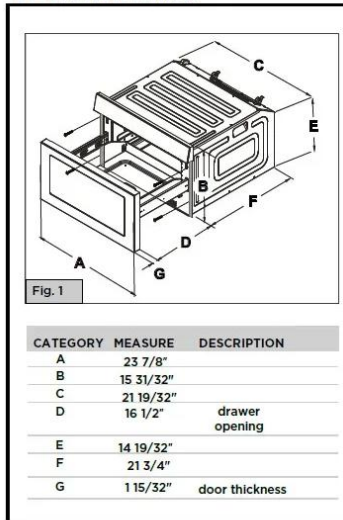

Installation Diagram

24" Drawer Microwave