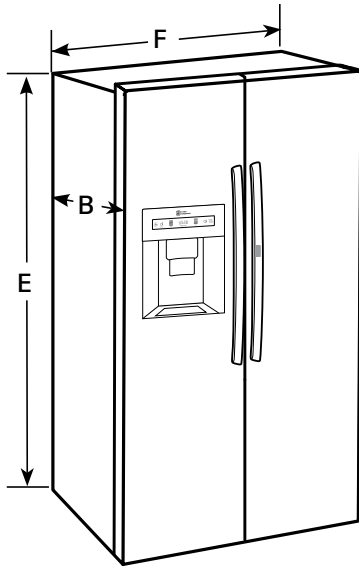

DIMENSIONS

Depth with Handles	27 7/8"
Depth without Handles	25 3/8"
Depth without Door	22 1/2"
Depth (Total with Door Open)	48 5/16"
Height to Top of Case	83 1/2"
Width	42"
Width (Door Open 90° with Handle)	45 9/16"
Width (Door Open 90° without Handle)	41"
Installation Clearance	Sides 1/4", Top 1/4", Back 1/6"
Cabinet Dimensions Cut-Out Size	41 1/2" x 83 3/4" x 24"
Weight (Unit/ Carton)	542 lbs. / 615 lbs.
Carton Dimensions (WxHxD)	44 1/10" x 90 3/5" x 30 1/10"

US26WBB92S

42" Built-In Side-By-Side Refrigerator

QUICK INSTALL & CLEARANCES

For full installation directions/clearances please refer to the corresponding User Manual and Installation Guide.

PRODUCT DIMENSIONS

DIMENSION / CLEARANCE

A	Depth without Door	22 1/2"
B	Depth with Handle	27 7/8"
C	Depth without Handles	25 3/8"
D	Depth (Total with Door Open)	48 5/16"
E	Height to Top of Case	83 1/2"
F	Width	42"
	Width (Door Open 90° with Handle)	45 9/16"
	Width (Door Open 90°) without Handle	41"
	Installation Clearance	Side 1/4", Top 1/4", Back 1/6"
	Cabinet Dimension Cut-Out Size	41 1/2" x 83 3/4" x 24"
	Carton Dimensions (WxHxD)	44 1/10" x 90 3/5" x 30 1/10"