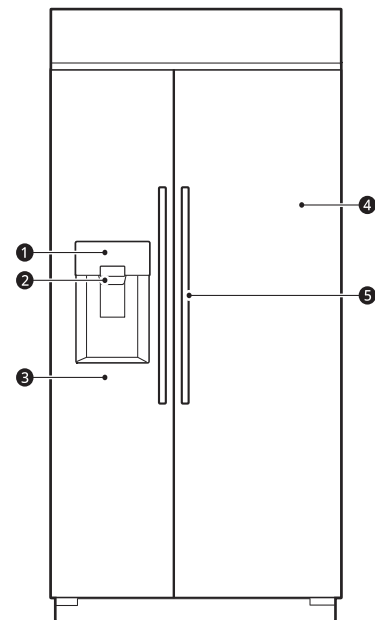

Exterior

1. 1 Dispenser Control Panel - Sets the dispenser mode.
2. 2 Filtered Water and Ice Dispenser - Dispenses purified water and ice
3. 3 Refrigerator - Fresh food compartment
4. 4 Freezer - Frozen food compartment
5. 5 Handle - Opens and closes the refrigerator and freezer doors.