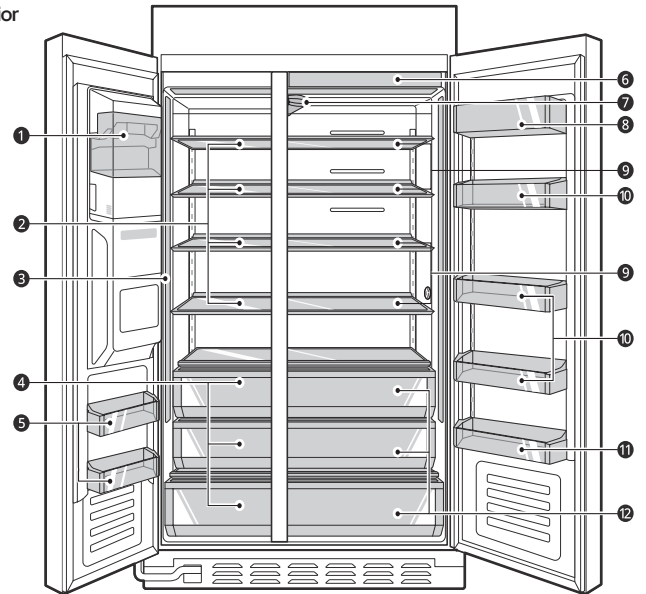

US26WBB92S

42" Built-In Side-By-Side Refrigerator

QUICK INSTALL & CLEARANCES

For full installation directions/clearances please refer to the corresponding User Manual and Installation Guide.

PRODUCT DIMENSIONS

PRODUCT OVERVIEW

Interior

- 1 Automatic Ice maker - Produces ice automatically
- 2 Adjustable Freezer Shelf - The shelves in the freezer are adjustable to meet individual storage needs
- 3 LED Interior Lighting - Lights up the inside of the refrigerator
- 4 Freezer Drawer - Use for long-term storage of frozen items
- 5 Freezer Door Bin - Stores small packages of frozen food. Do not store ice cream or food which will be stored for a long period of time.
- 6 Control Panel - Sets the refrigerator temperature and freezer temperature
- 7 Water Filter - Purifies Water
- 8 Dairy Bin - Dairy bin is specially designed for cheese, butter and condiment storage
- 9 Adjustable Fridge Shelf - The shelves in the fridge are adjustable to meet individual storage needs.
- 10 Adjustable Door Bin - Store small packages of refrigerated foods, drinks and sauce containers. The adjustable door bins are removable for easy cleaning and adjustment
- 11 Gallon Bin - Stores larger containers, such as gallons of milk
- 12 Crisper - Stores vegetables and fruits