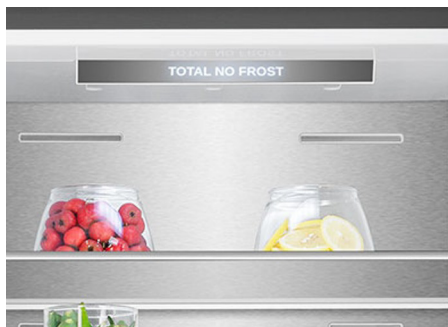

Verona 24" Top Freezer Refrigerator

MODEL: VEFTF2412RWH/VEFTF2412RBK/VEFTF2412RSL

UPC: 00855572000008/00855572000015/00855572000022

Refrigerator Features

Defrost Type	Frost Free Defrost
LED Lighting	Yes
Automatic Ice Maker	Optional (VCIM0202W)
Internal Water Dispenser	No
Shelves	4 Glass Shelves
Crisper Drawers	1
Door Racks	6 (5+1 gallon rack)
Cooling System	Total No-Frost Cooling System

Gallon Door Bin

Large door bins designed to hold gallon sized containers, providing you with convenient access to your milk.

Humidity Controlled Crisper Drawers

Comes with a crisper drawer that maintains ideal humidity to preserve veggies, fruits and deli foods for extended freshness.

Reversible Door Hinge

Comes right hinge but pre-drilled holes allow for reversible door installation to suit your opening orientation.

Frost-Free Cooling

The Total No-Frost cooling system circulates cold air throughout the refrigerator and freezer compartments, helping prevent frost buildup and eliminating the need for manual defrosting.

Customizable Storage System

Equipped with 4 full-width adjustable glass shelves and 6 variable-size door racks, enabling flexible fridge storage layout to neatly arrange groceries of varying sizes and maximize interior space utilization.