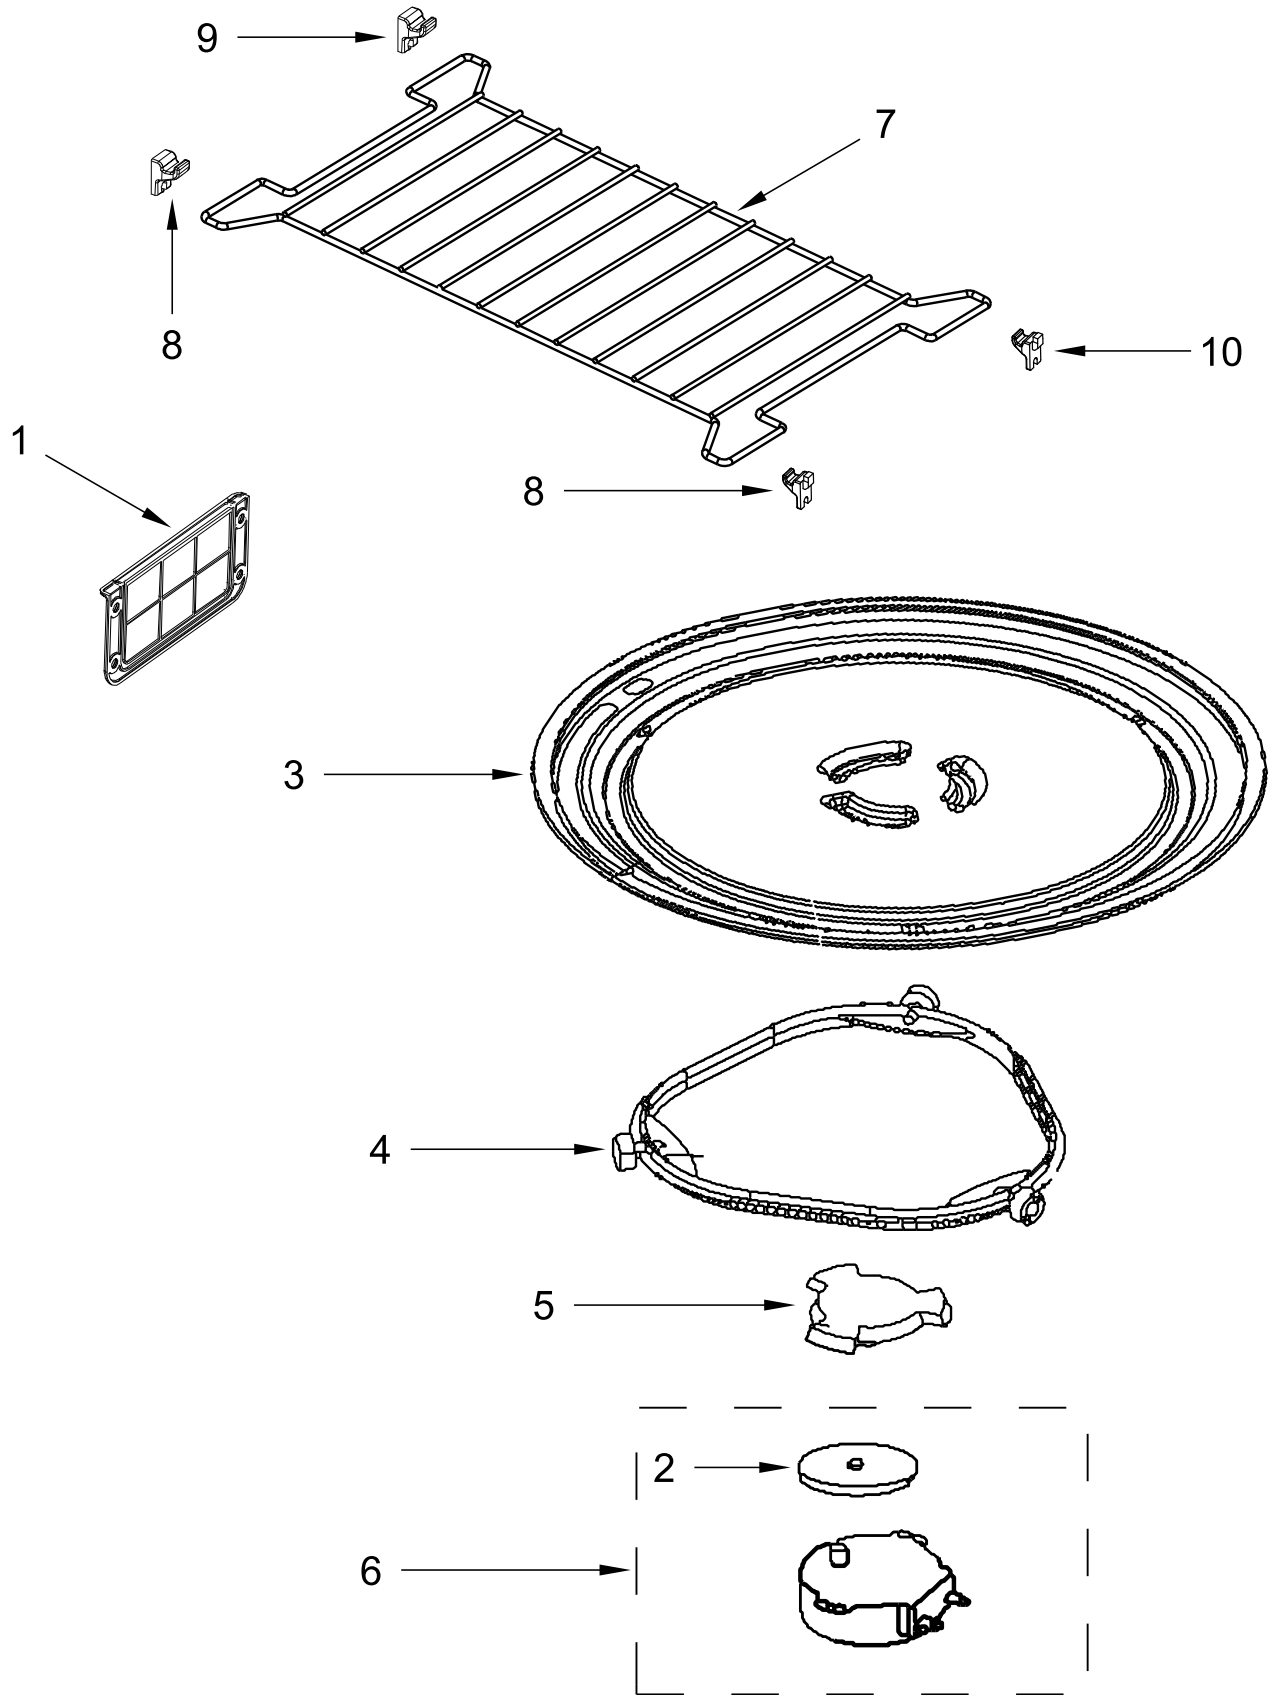

TURNTABLE PARTS

TURNTABLE PARTS

<u>Illus. No.</u>	<u>Part No.</u>	<u>Description</u>	<u>Illus. No.</u>	<u>Part No.</u>	<u>Description</u>	<u>Illus. No.</u>	<u>Part No.</u>	<u>Description</u>
1	W10313272	Cover, Waveguide	7	W10637159	Rack, Microwave	10	W10245209	Hook, Microwave Rack
2	8184109	Seal, Waterproof	8	W10245207	Hook, Microwave Rack			(Right Rear)
3	W11335034	Turntable			(Front)			
4	W11193600	Ring, Turntable (With Rollers)	9	W10245208	Hook, Microwave Rack			
5	W11193599	Driver, Turntable			(Left Rear)			
6	W10642989	Motor, Turntable