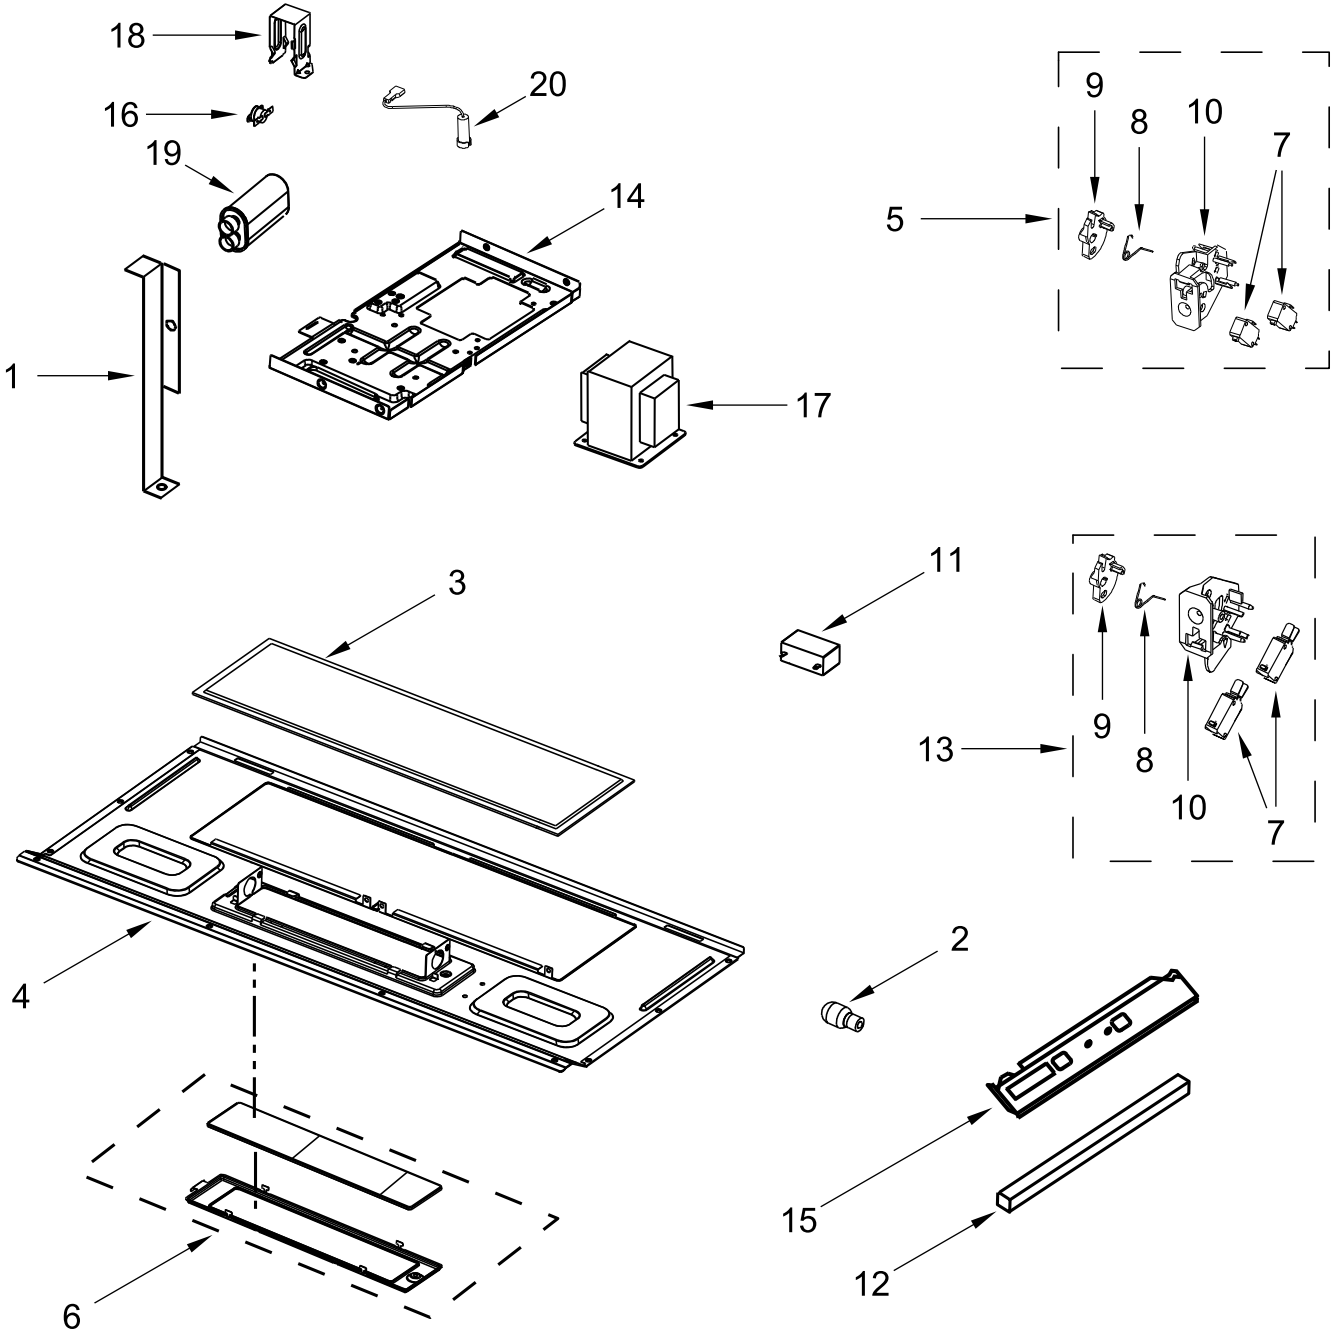

INTERIOR AND VENTILATION PARTS

INTERIOR AND VENTILATION PARTS

<u>Illus.</u> <u>No.</u>	<u>Part No.</u>	<u>Description</u>	<u>Illus.</u> <u>No.</u>	<u>Part No.</u>	<u>Description</u>	<u>Illus.</u> <u>No.</u>	<u>Part No.</u>	<u>Description</u>
1	W10313275	Bracket, Top Cavity	9	W10562613	Plate, Cam	17	W11540982	Transformer, High Voltage
2	W11520384	Lamp, Halogen	10		Support, Interlock	18	W10532063	Bracket, Capacitor
3	W10208631	Filter, Grease		8206419	Top	19	W11335495	Capacitor, High Voltage
4	W11450485	Plate, Bottom		W10156813	Bottom	20	W11222648	Diode, High Voltage
5	W11433682	Assembly, Interlock (Includes Switches)	11	W11405830	Capacitor, Hood Motor			
6	W10240330	Assembly, Lamp Glass and Holder	12	W10571179	Seal, Cooling			
7		Switches, Interlock (Not Serviced, Order Interlock Assemblies)	13	W11433683	Assembly, Lower Interlock (Includes Switches)			
8	W10156812	Spring, Interlock	14	W11520831	Chassis			
			15	W11521327	Support, NTC			
			16	W11397274	Thermostat, Cavity